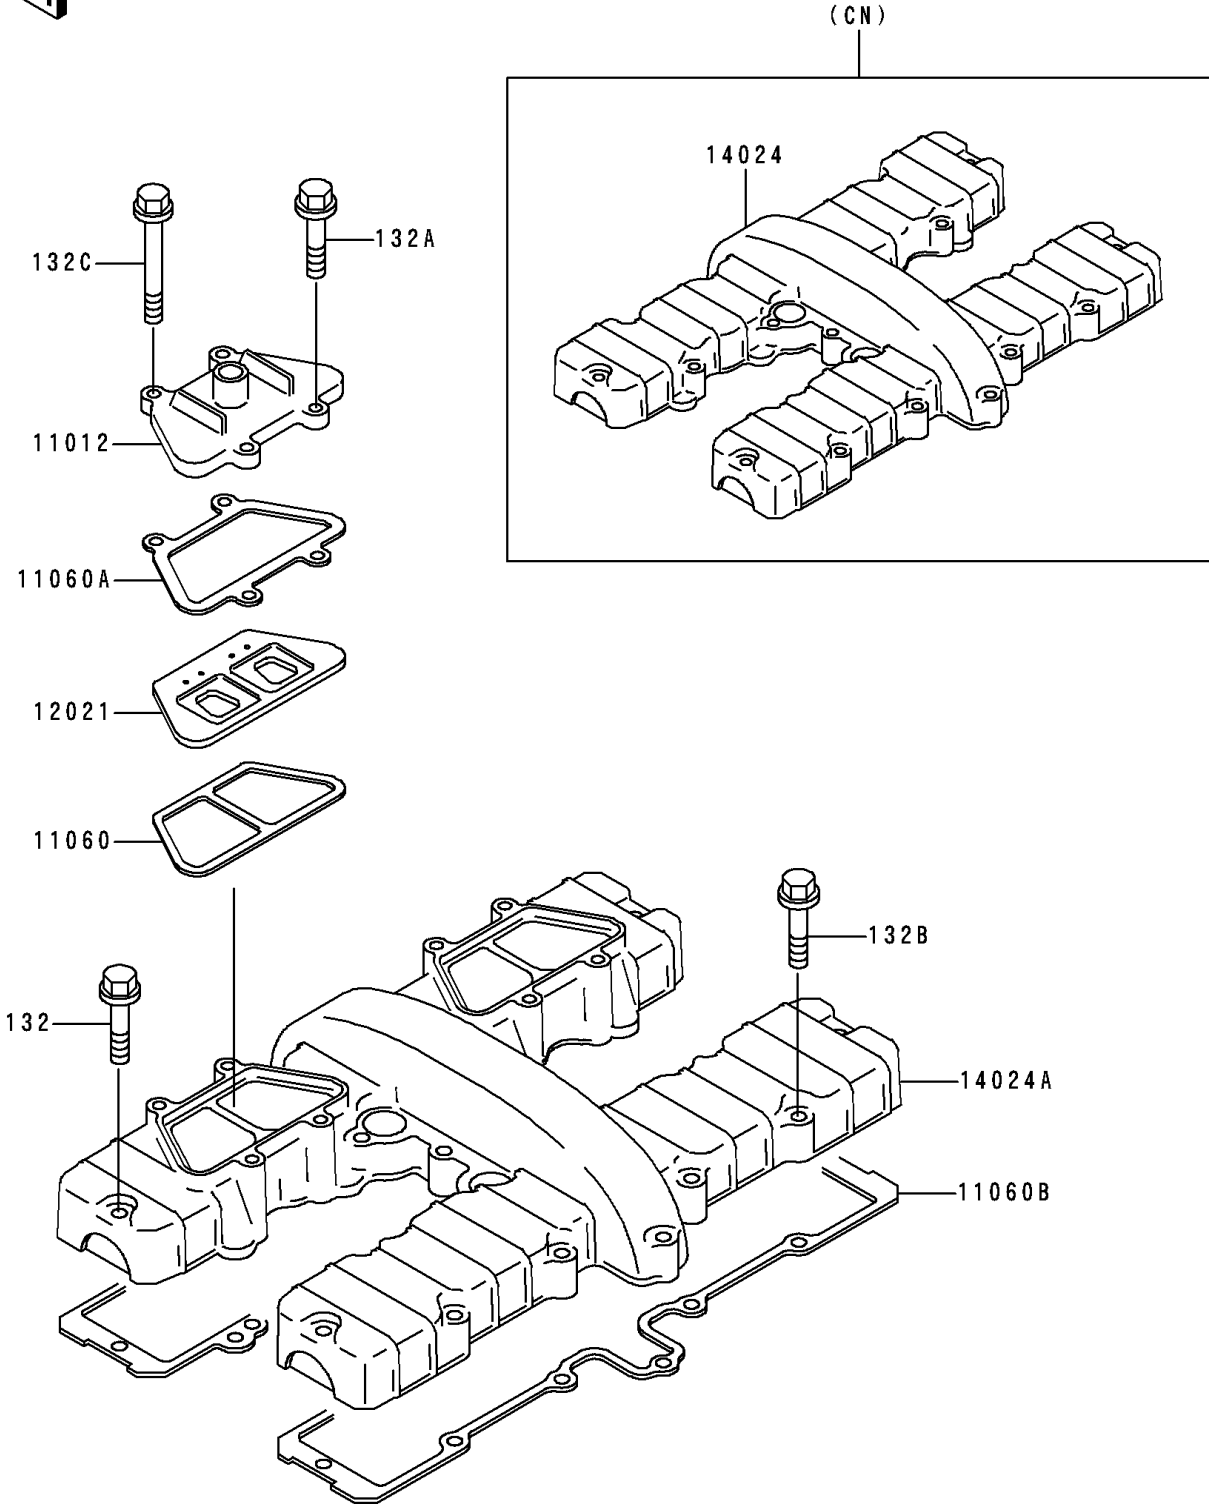

1991 Zephyr PARTS DIAGRAM

Cylinder Head Cover

E1112

1991 Zephyr PARTS LIST

Cylinder Head Cover

| ITEM NAME | PART NUMBER | QUANTITY |
|--|-------------|----------|
| BOLT-FLANGED-SMALL (Ref # 132) | 132E0650 | 4 |
| BOLT-FLANGED-SMALL (Ref # 132A) | 132G0620 | 4 |
| BOLT-FLANGED-SMALL (Ref # 132B) | 132G0635 | 16 |
| BOLT-FLANGED-SMALL (Ref # 132B) | 132G0635 | 20 |
| BOLT-FLANGED-SMALL (Ref # 132C) | 132G0665 | 4 |
| CAP, REED VALVE, SILVER (Ref # 11012) | 11012-1193 | 2 |
| GASKET, REED VALVE, LWR (Ref # 11060) | 11060-1063 | 2 |
| GASKET, REED VALVE, UPP (Ref # 11060A) | 11060-1064 | 2 |
| GASKET, HEAD COVER (Ref # 11060B) | 11060-1329 | 1 |
| VALVE-ASSY-REED (Ref # 12021) | 12021-1008 | 2 |
| COVER, HEAD (Ref # 14024) | 14024-1798 | 1 |
| COVER, HEAD (Ref # 14024A) | 14024-1946 | 1 |