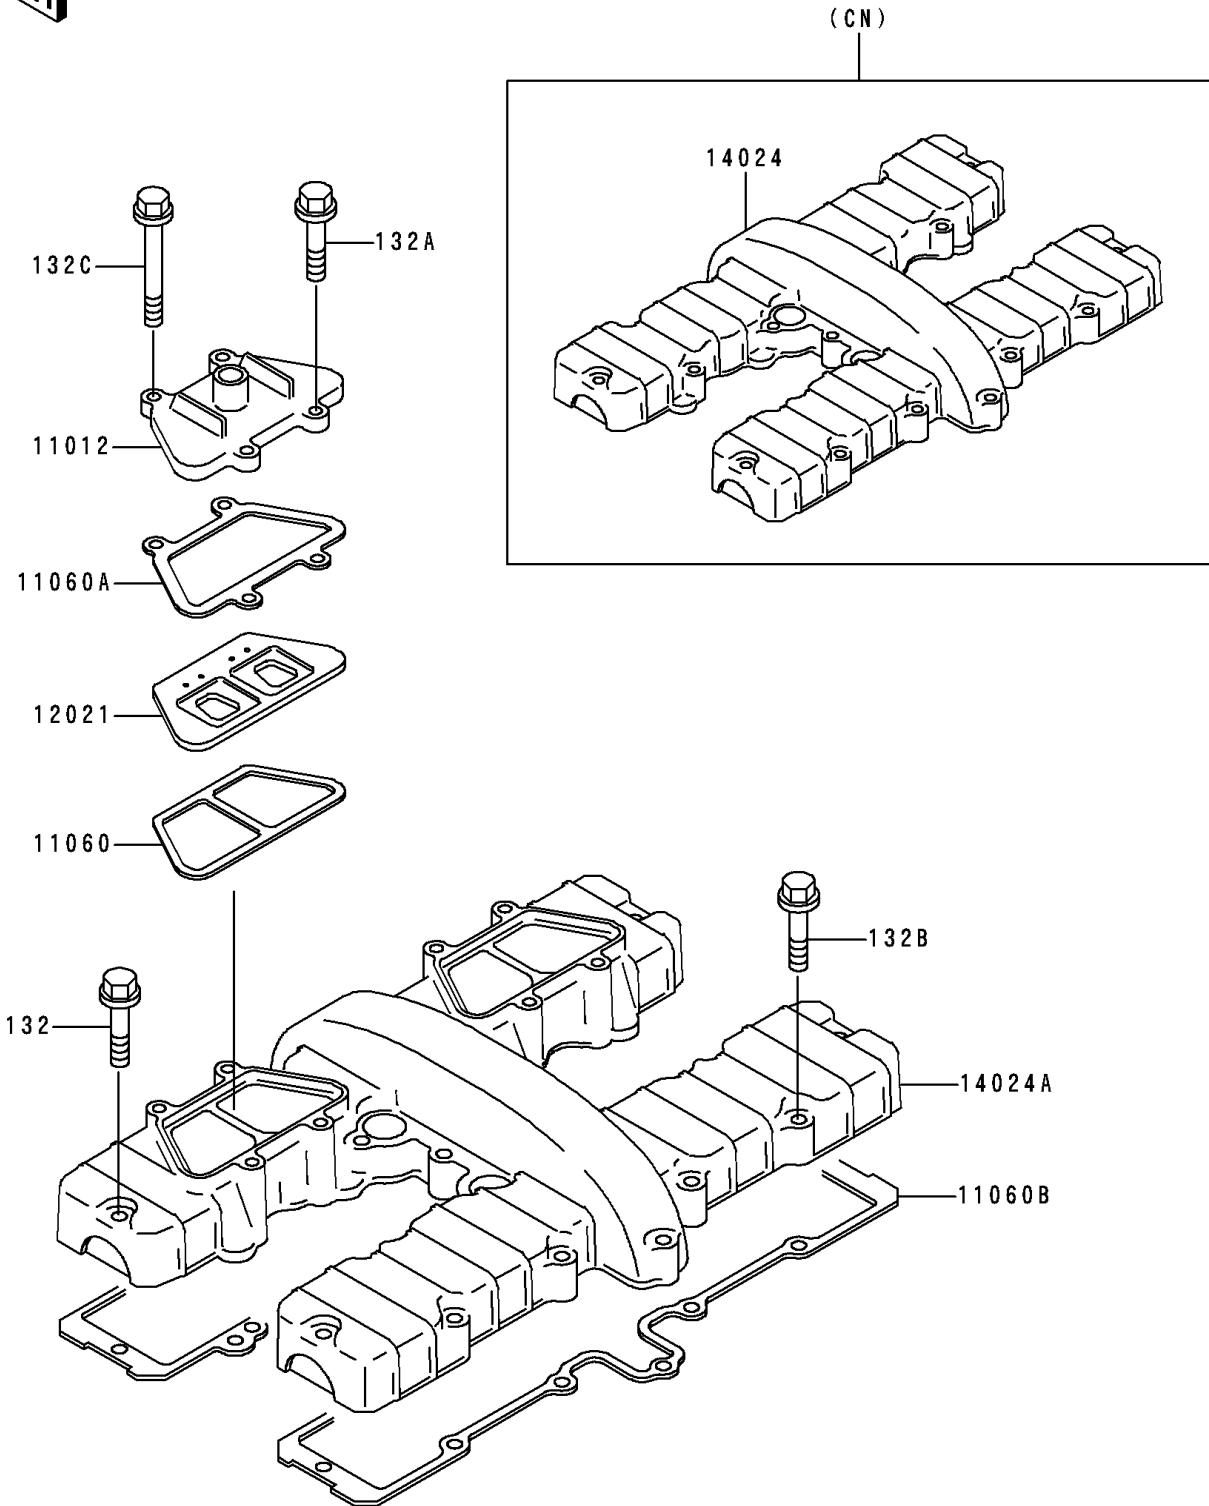

1992 Zephyr PARTS DIAGRAM

Cylinder Head Cover

E1112

1992 Zephyr PARTS LIST

Cylinder Head Cover

ITEM NAME	PART NUMBER	QUANTITY
BOLT-FLANGED-SMALL (Ref # 132)	132E0650	4
BOLT-FLANGED-SMALL (Ref # 132B)	132G0635	20
GASKET,HEAD COVER (Ref # 11060B)	11060-1329	1
COVER,HEAD (Ref # 14024)	14024-1798	1