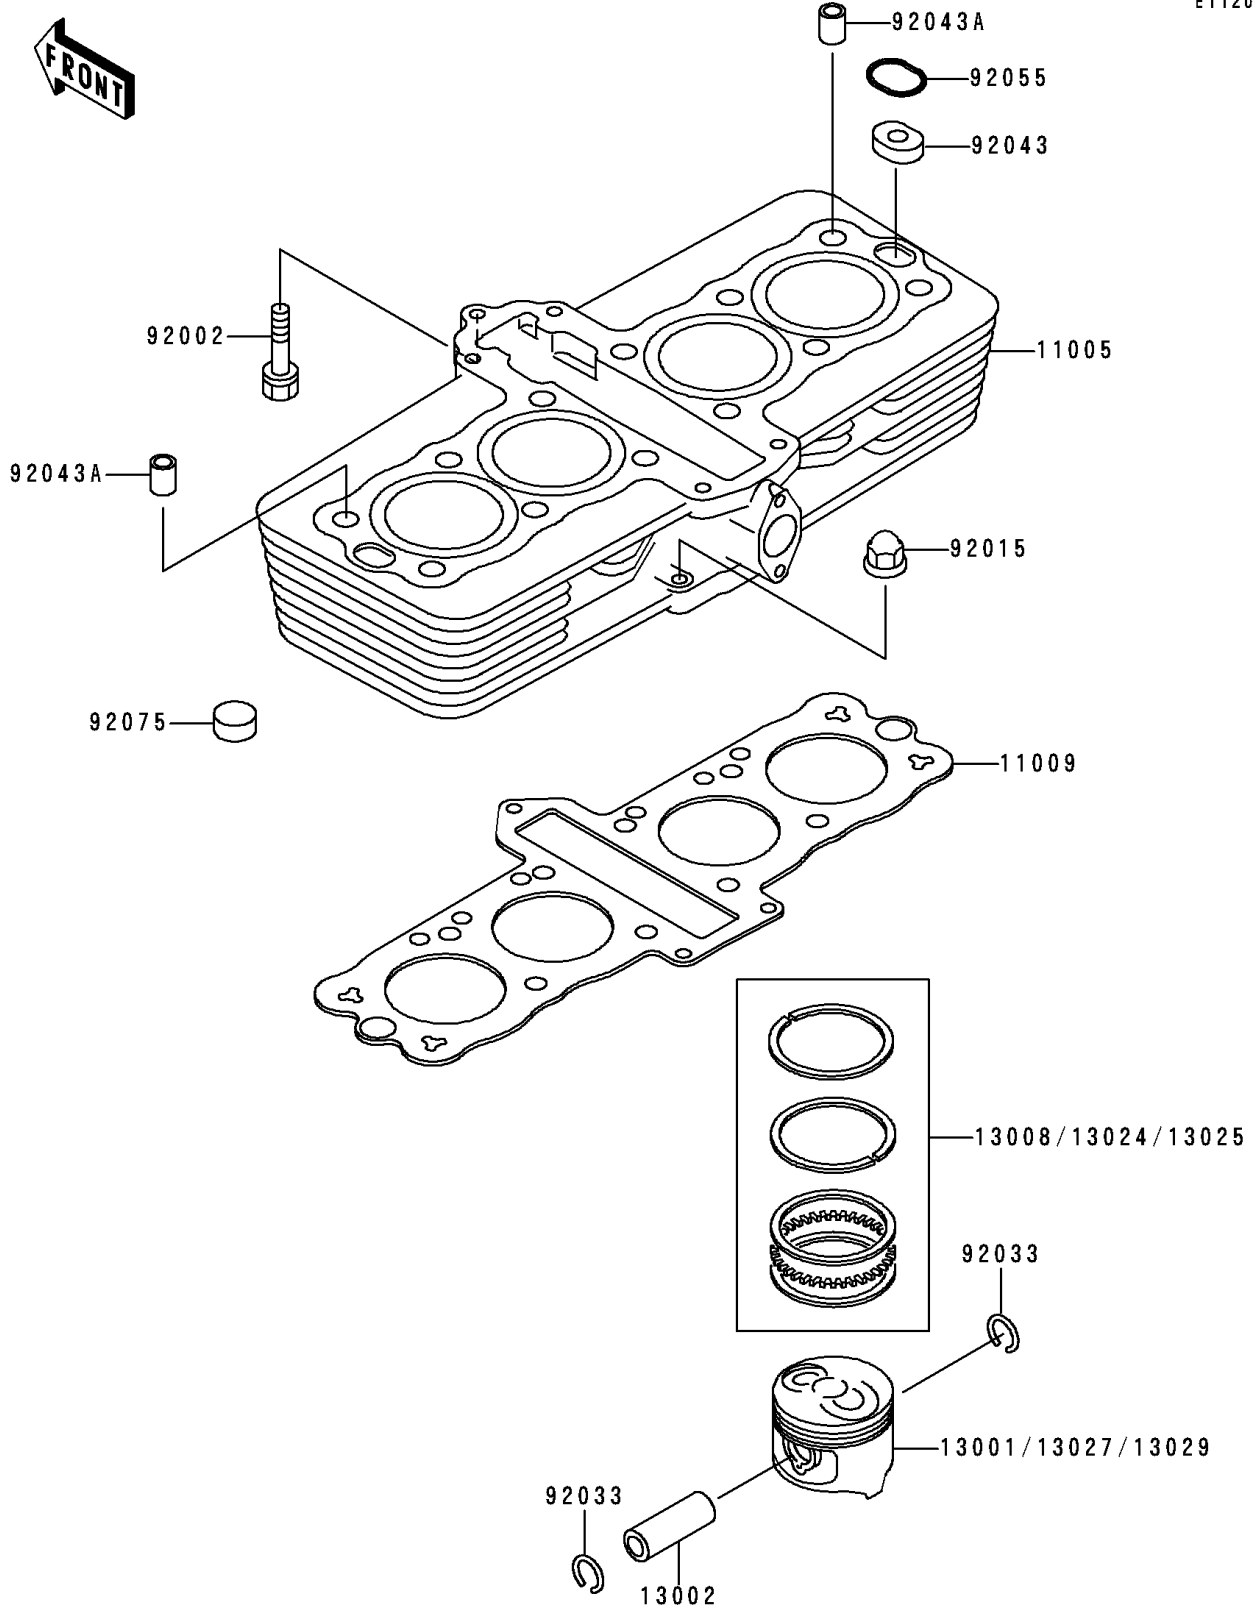

1992 Zephyr PARTS DIAGRAM

Cylinder/Piston

E1120

1992 Zephyr PARTS LIST

Cylinder/Piston

ITEM NAME	PART NUMBER	QUANTITY
CYLINDER-ENGINE (Ref # 11005)	11005-1630	1
GASKET,CYLINDER BASE (Ref # 11009)	11009-1932	1
PISTON-ENGINE,STD (Ref # 13001)	13001-1121	4
PIN-PISTON (Ref # 13002)	13002-1012	4
RING-SET-PISTON,STD (Ref # 13008)	13008-1009	4
RING-SET-PISTON LL,O/S 1.00 (Ref # 13024)	13024-1010	4
RING-SET-PISTON L,O/S 0.50 (Ref # 13025)	13025-1010	4
PISTON-ENGINE LL,O/S 1.00 (Ref # 13027)	13027-1053	4
PISTON-ENGINE L,O/S 0.50 (Ref # 13029)	13029-1055	4
BOLT,6X28 (Ref # 92002)	92002-1104	5
NUT,CAP,6MM,BLACK (Ref # 92015)	92015-1170	3
RING-SNAP (Ref # 92033)	92033-1050	8
PIN,OIL LINE (Ref # 92043)	92043-1210	2
PIN,9.2X12X14 (Ref # 92043A)	92043-1265	2
RING-O,CYLINDER OIL LINE PIN (Ref # 92055)	92055-1147	2
DAMPER (Ref # 92075)	92075-1089	16