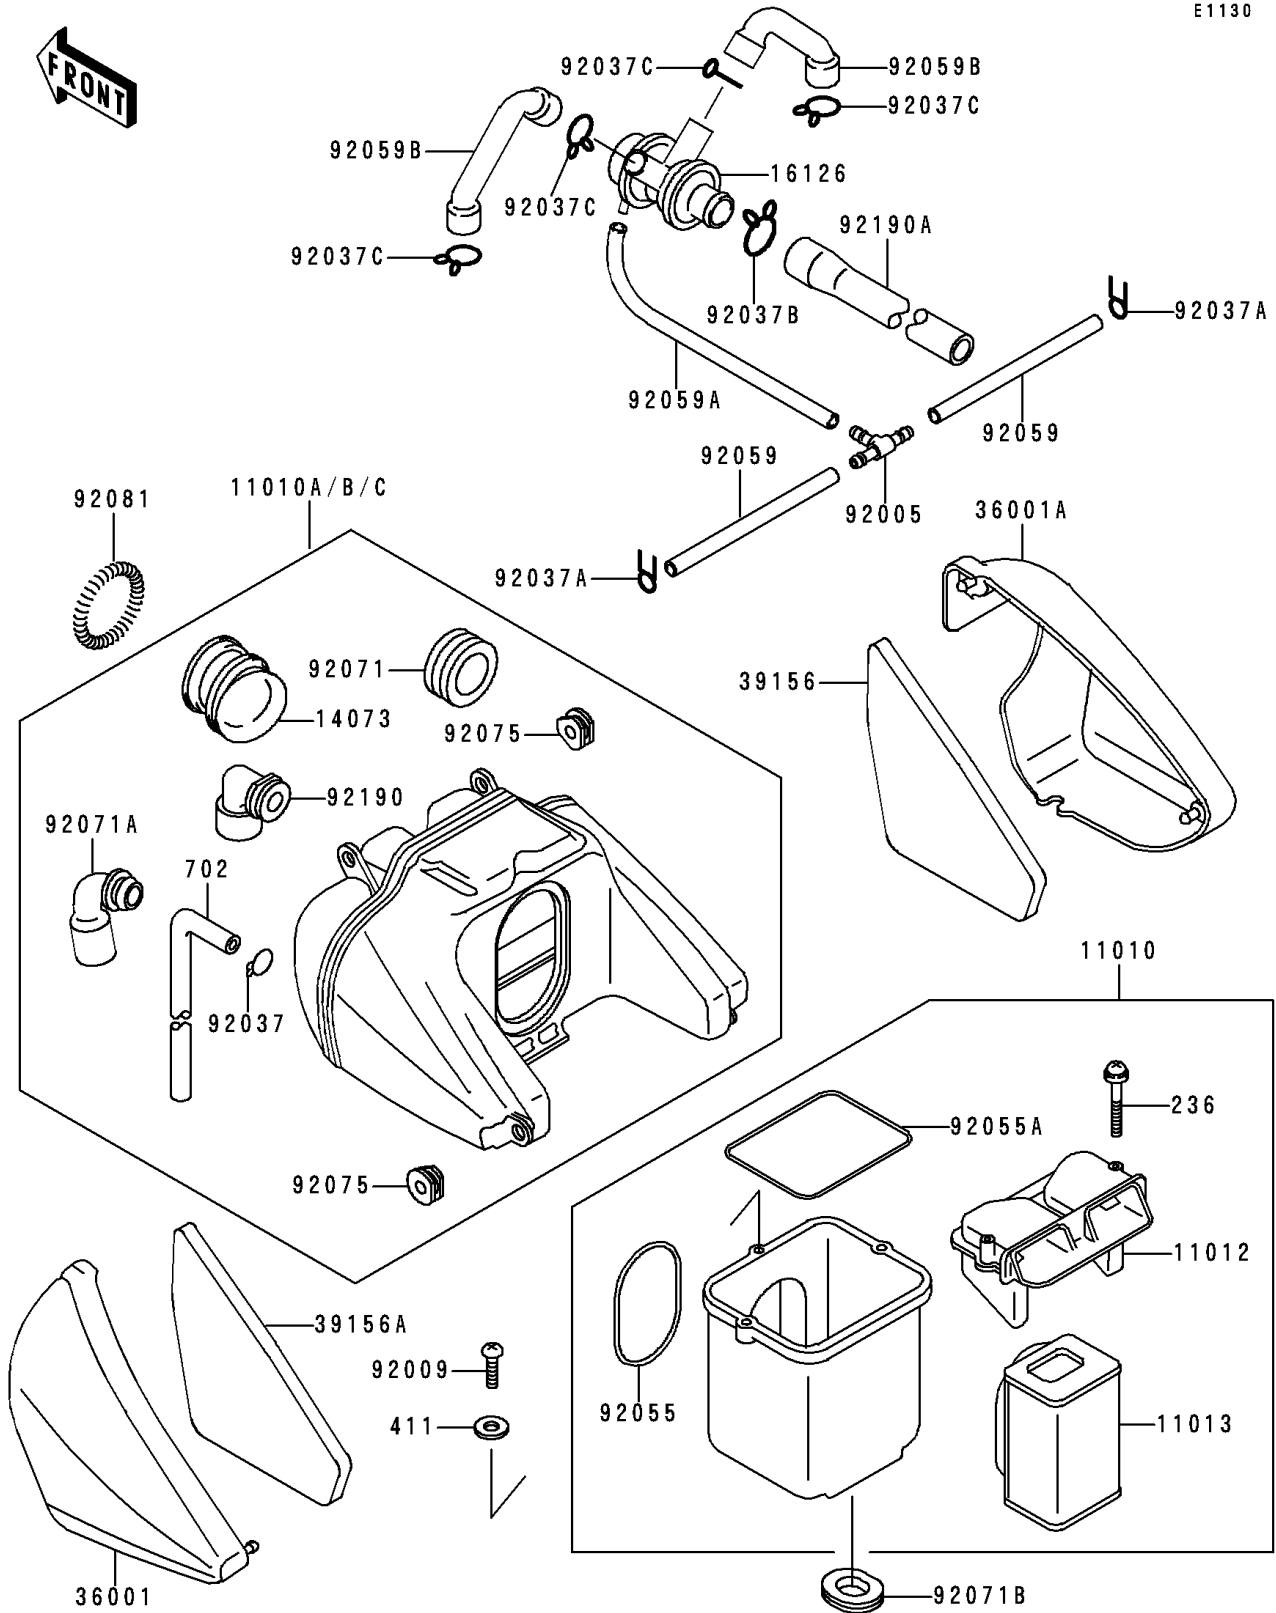

1990 Zephyr PARTS DIAGRAM

Air Filter

E1130

1990 Zephyr PARTS LIST

Air Filter

ITEM NAME	PART NUMBER	QUANTITY
FILTER-ASSY-AIR (Ref # 11010)	11010-1384	1
FILTER-ASSY-AIR (Ref # 11010B)	11010-1404	1
FILTER-ASSY-AIR (Ref # 11010C)	11010-1409	1
CAP,AIR FILTER (Ref # 11012)	11012-1709	1
ELEMENT-AIR FILTER (Ref # 11013)	11013-1157	1
DUCT,CARBURETOR (Ref # 14073)	14073-1211	4
VALVE,AIR SWITCH (Ref # 16126)	16126-1017	1
COVER-SIDE,AIR FILTER,LH,GRAY (Ref # 36001)	36001-1420-FR	1
COVER-SIDE,AIR FILTER,RH,GRAY (Ref # 36001A)	36001-1421-FR	1
FITTING,TUBE,T-TYPE (Ref # 92005)	92005-1017	1
SCREW,TAPPING,5X20 (Ref # 92009)	92009-1399	1
CLAMP,TUBE (Ref # 92037)	92037-010	1
CLAMP,TUBE (Ref # 92037A)	92037-072	2
CLAMP,TUBE (Ref # 92037B)	92037-1076	1
CLAMP,TUBE (Ref # 92037C)	92037-213	4
RING-O,91MM (Ref # 92055)	92055-1137	1
RING-O,AIR FILTER CAP (Ref # 92055A)	92055-1457	1
TUBE,4X9X155 (Ref # 92059)	92059-1033	2
TUBE,4X9X290 (Ref # 92059A)	92059-1043	1
TUBE,AIR (Ref # 92059B)	92059-1208	2
GROMMET,AIR FILTER (Ref # 92071)	92071-1028	1
GROMMET,AIR FILTER (Ref # 92071A)	92071-1114	1
GROMMET,AIR FILTER (Ref # 92071B)	92071-1123	1
DAMPER (Ref # 92075)	92075-1470	6
SCREW-PAN-WSP-CROS (Ref # 236)	236B0540	2
WASHER-PLAIN,5MM,BLACK (Ref # 411)	411F0500	1
TUBE-RUBBER,5X350 (Ref # 702)	702A05350	1
SPRING,AIR FILTER DUCT (Ref # 92081)	92081-1422	4
TUBE,BREATHHER (Ref # 92190)	92190-1041	1

1990 Zephyr PARTS LIST

Air Filter

ITEM NAME	PART NUMBER	QUANTITY
TUBE,VALVE-AIR FILTER (Ref # 92190A)	92190-1144	1