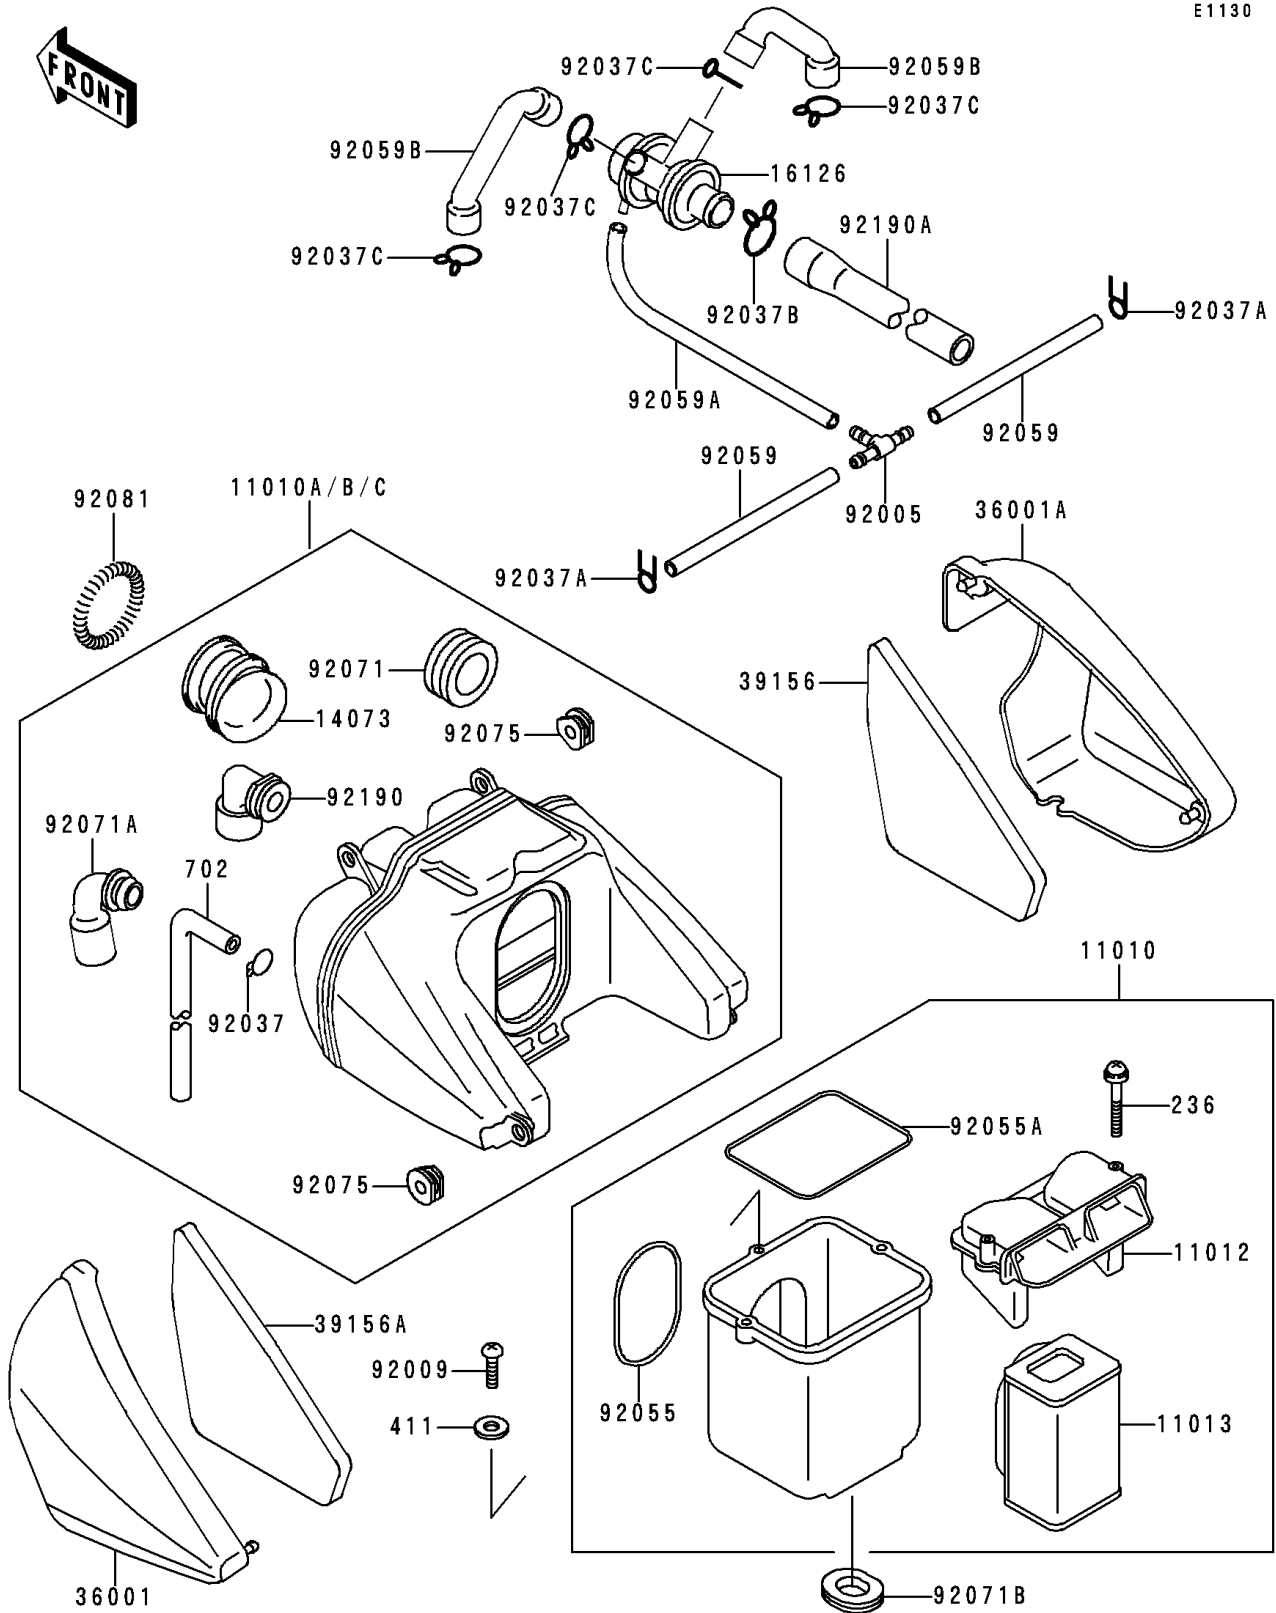

# 1991 Zephyr PARTS DIAGRAM

Air Filter

E1130

# 1991 Zephyr PARTS LIST

## Air Filter

ITEM NAME	PART NUMBER	QUANTITY
FILTER-ASSY-AIR (Ref # 11010)	11010-1384	1
FILTER-ASSY-AIR (Ref # 11010A)	11010-1385	1
FILTER-ASSY-AIR (Ref # 11010B)	11010-1404	1
FILTER-ASSY-AIR (Ref # 11010C)	11010-1409	1
CAP,AIR FILTER (Ref # 11012)	11012-1709	1
ELEMENT-AIR FILTER (Ref # 11013)	11013-1157	1
DUCT,CARBURETOR (Ref # 14073)	14073-1211	4
VALVE,AIR SWITCH (Ref # 16126)	16126-1017	1
COVER-SIDE,AIR FILTER,LH,GRAY (Ref # 36001)	36001-1420-FR	1
COVER-SIDE,AIR FILTER,RH,GRAY (Ref # 36001A)	36001-1421-FR	1
PAD,RH (Ref # 39156)	39156-1351	1
PAD,LH (Ref # 39156A)	39156-1352	1
FITTING,TUBE,T-TYPE (Ref # 92005)	92005-1017	1
SCREW,TAPPING,5X20 (Ref # 92009)	92009-1399	1
CLAMP,TUBE (Ref # 92037)	92037-010	1
CLAMP,TUBE (Ref # 92037A)	92037-072	2
CLAMP,TUBE (Ref # 92037B)	92037-1076	1
CLAMP,TUBE (Ref # 92037C)	92037-213	4
RING-O,91MM (Ref # 92055)	92055-1137	1
RING-O,AIR FILTER CAP (Ref # 92055A)	92055-1457	1
TUBE,4X9X155 (Ref # 92059)	92059-1033	2
TUBE,4X9X290 (Ref # 92059A)	92059-1043	1
TUBE,AIR (Ref # 92059B)	92059-1208	2
GROMMET,AIR FILTER (Ref # 92071)	92071-1028	1
GROMMET,AIR FILTER (Ref # 92071A)	92071-1114	1
GROMMET,AIR FILTER (Ref # 92071B)	92071-1123	1
DAMPER (Ref # 92075)	92075-1470	6
SCREW-PAN-WSP-CROS (Ref # 236)	236B0540	2
WASHER-PLAIN,5MM,BLACK (Ref # 411)	411F0500	1

## Air Filter

ITEM NAME	PART NUMBER	QUANTITY
TUBE-RUBBER,5X350 (Ref # 702)	702A05350	1
SPRING,AIR FILTER DUCT (Ref # 92081)	92081-1422	4
TUBE,BREATHER (Ref # 92190)	92190-1041	1
TUBE,VALVE-AIR FILTER (Ref # 92190A)	92190-1144	1