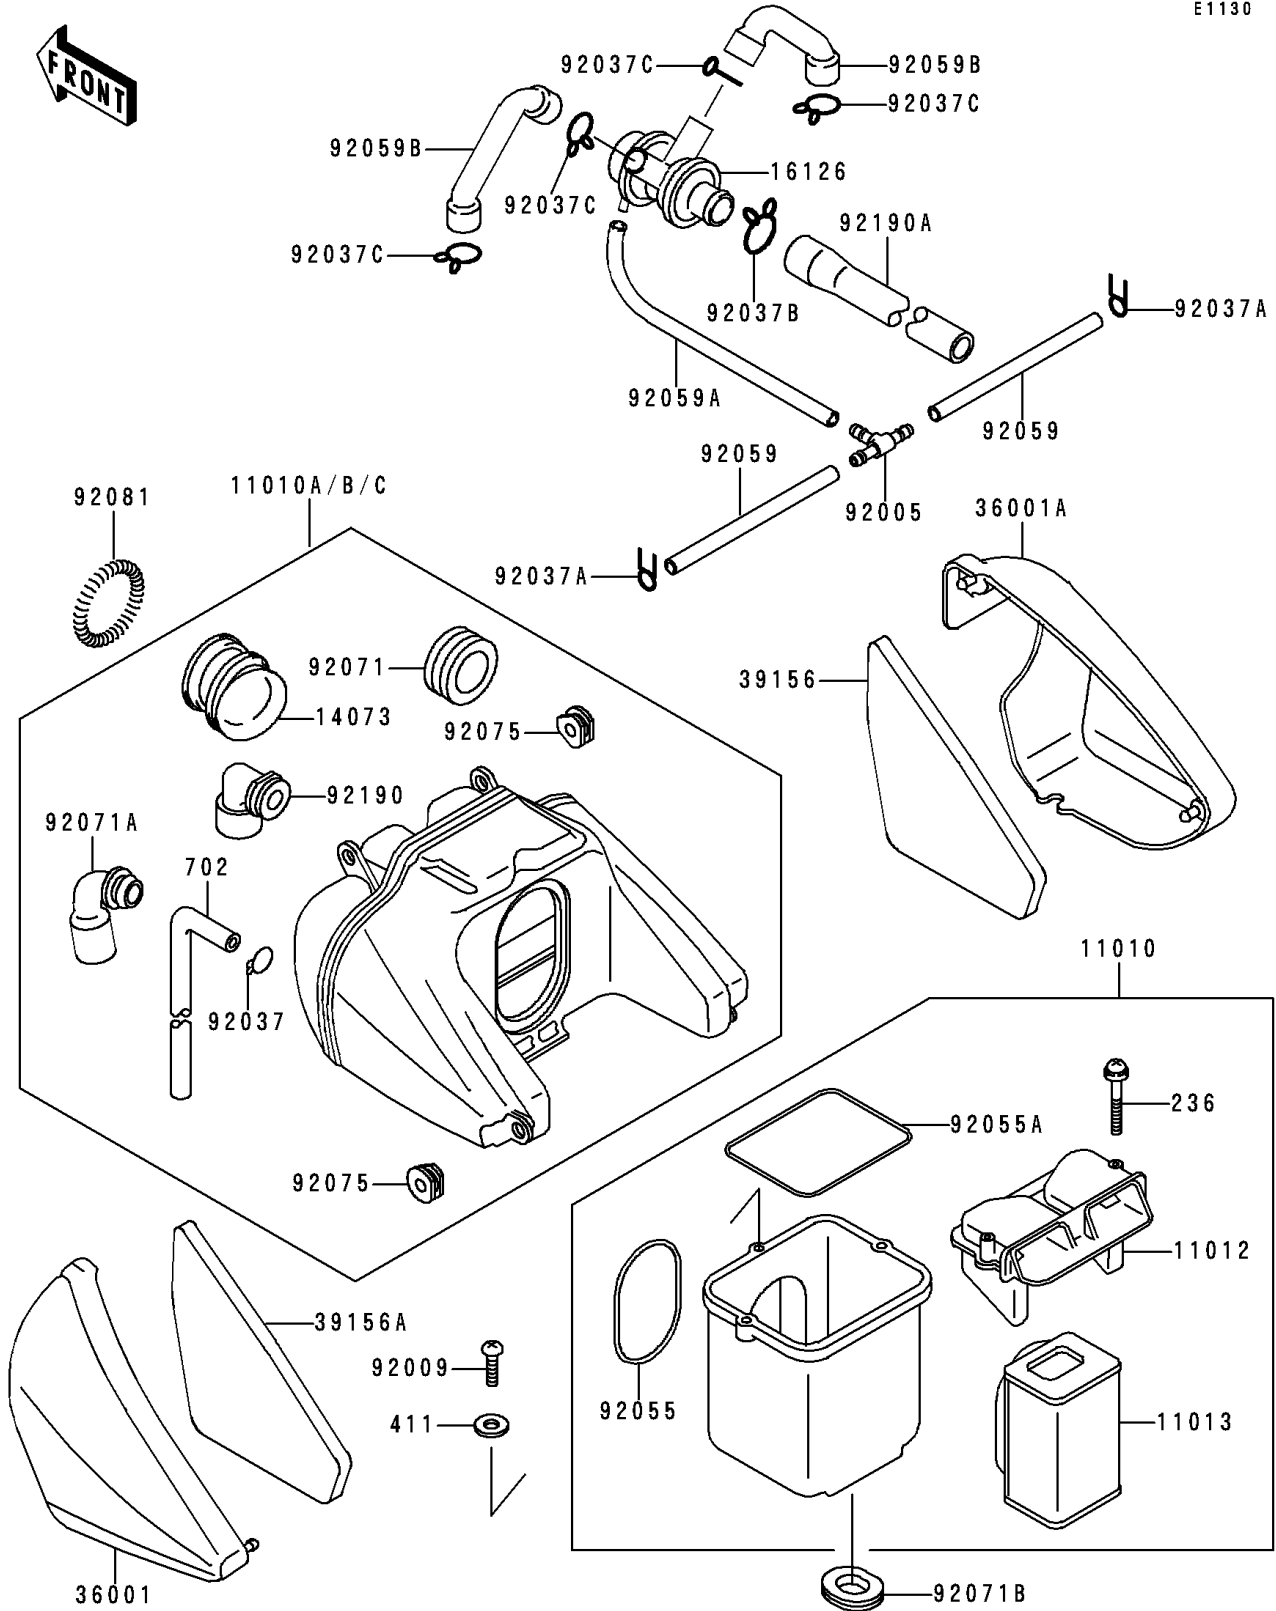

1992 Zephyr PARTS DIAGRAM

Air Filter

E1130

1992 Zephyr PARTS LIST

Air Filter

ITEM NAME	PART NUMBER	QUANTITY
FILTER-ASSY-AIR (Ref # 11010)	11010-1384	1
FILTER-ASSY-AIR (Ref # 11010A)	11010-1385	1
CAP,AIR FILTER (Ref # 11012)	11012-1709	1
ELEMENT-AIR FILTER (Ref # 11013)	11013-1157	1
DUCT,CARBURETOR (Ref # 14073)	14073-1211	4
COVER-SIDE,AIR FILTER,LH,GRAY (Ref # 36001)	36001-1420-FR	1
COVER-SIDE,AIR FILTER,RH,GRAY (Ref # 36001A)	36001-1421-FR	1
PAD,RH (Ref # 39156)	39156-1351	1
PAD,LH (Ref # 39156A)	39156-1352	1
SCREW,TAPPING,5X20 (Ref # 92009)	92009-1399	1
CLAMP,TUBE (Ref # 92037)	92037-010	1
RING-O,91MM (Ref # 92055)	92055-1137	1
RING-O,AIR FILTER CAP (Ref # 92055A)	92055-1457	1
GROMMET,AIR FILTER (Ref # 92071B)	92071-1123	1
DAMPER (Ref # 92075)	92075-1470	6
SCREW-PAN-WSP-CROS (Ref # 236)	236B0540	2
WASHER-PLAIN,5MM,BLACK (Ref # 411)	411F0500	1
TUBE-RUBBER,5X350 (Ref # 702)	702A05350	1
SPRING,AIR FILTER DUCT (Ref # 92081)	92081-1422	4
TUBE,BREATHER (Ref # 92190)	92190-1041	1