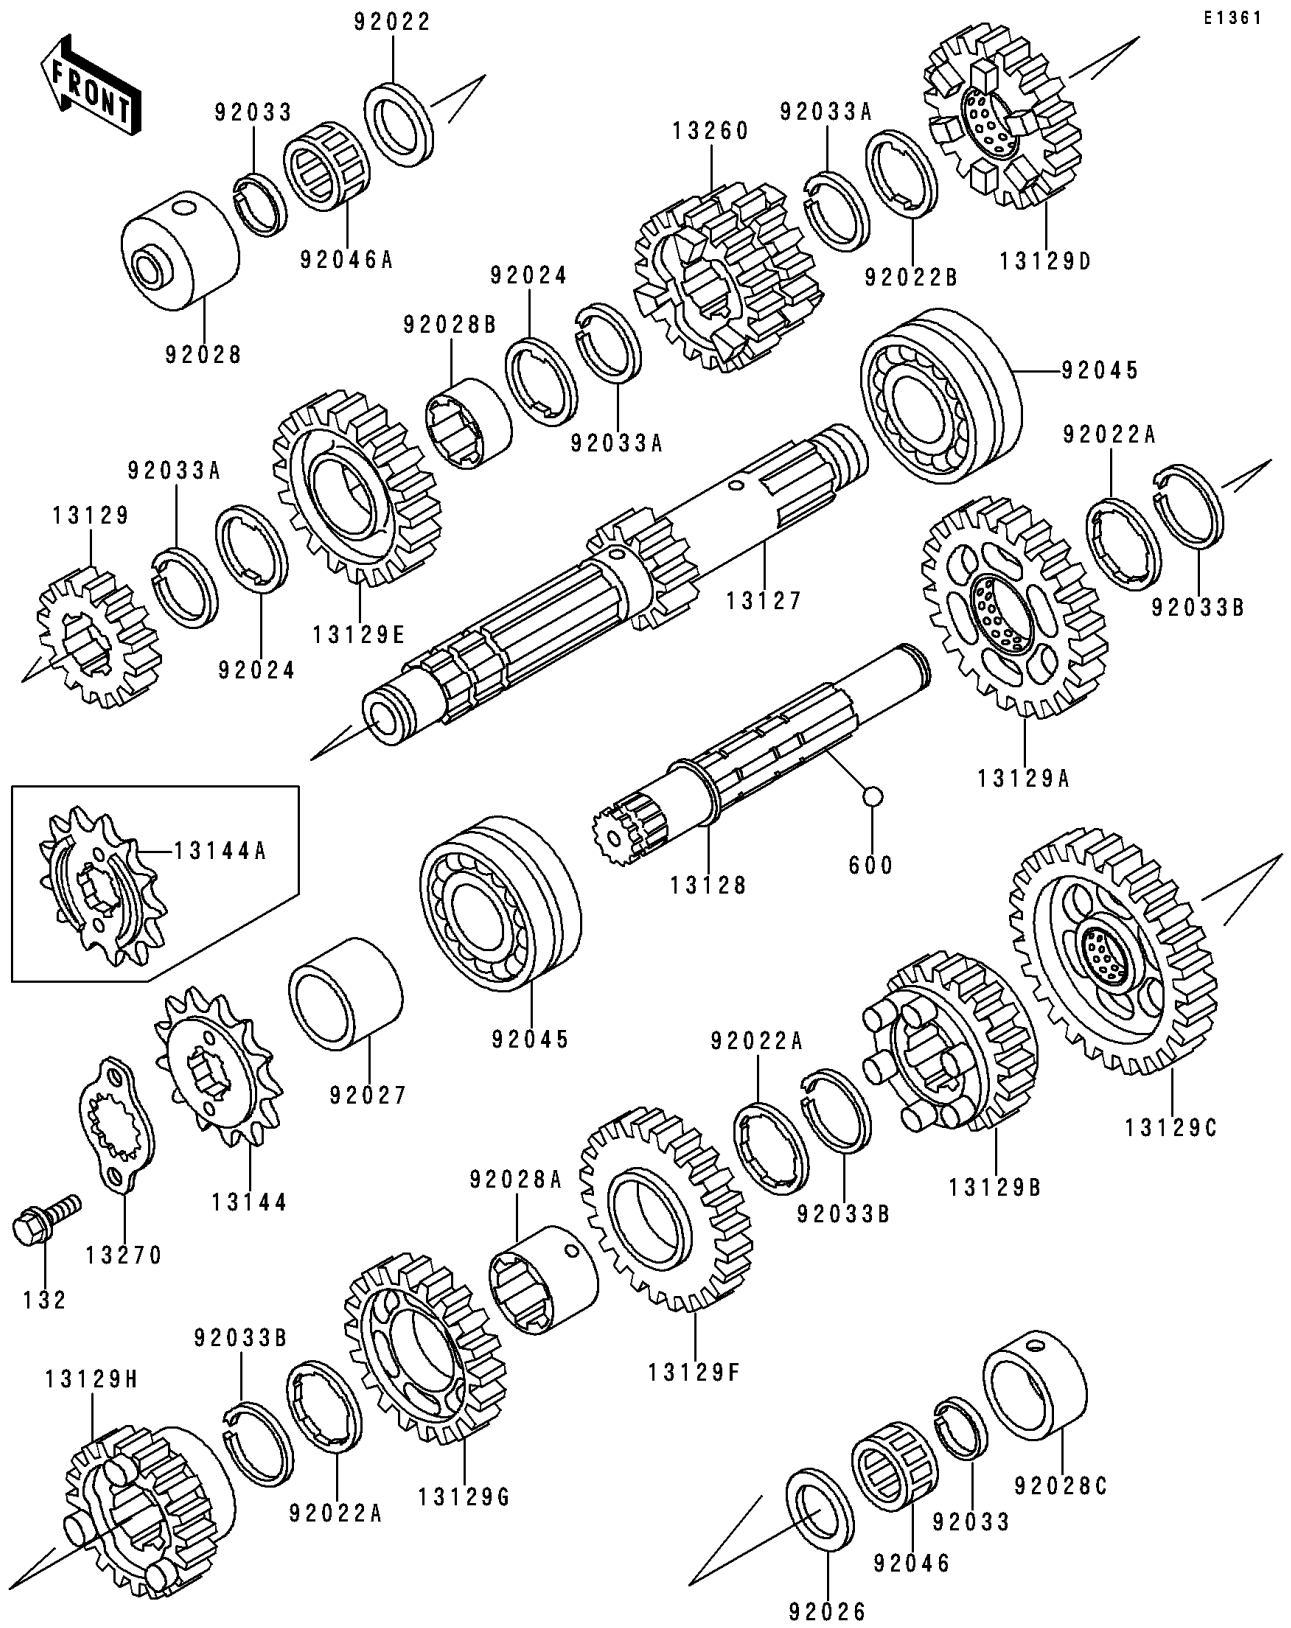

# 1992 Zephyr PARTS DIAGRAM

# 1992 Zephyr PARTS LIST

## Transmission

ITEM NAME	PART NUMBER	QUANTITY
BOLT-FLANGED-SMALL (Ref # 132)	132G0608	2
BALL-STEEL,5/32" (Ref # 600)	600A0500	3
SHAFT-TRANSMISSION INPUT,14T (Ref # 13127)	13127-1151	1
SHAFT-TRANSMISSION OUTPUT (Ref # 13128)	13128-1119	1
GEAR,INPUT 2ND,18T (Ref # 13129)	13129-1077	1
GEAR,OUTPUT 2ND,32T (Ref # 13129A)	13129-1078	1
GEAR,OUTPUT 5TH,25T (Ref # 13129B)	13129-1083	1
GEAR,OUTPUT LOW,36T (Ref # 13129C)	13129-1564	1
GEAR,INPUT 5TH,26T (Ref # 13129D)	13129-1657	1
GEAR,INPUT TOP,27T (Ref # 13129E)	13129-1658	1
GEAR,OUTPUT 3RD,29T (Ref # 13129F)	13129-1659	1
GEAR,OUTPUT 4TH,27T (Ref # 13129G)	13129-1660	1
GEAR,OUTPUT TOP,23T (Ref # 13129H)	13129-1662	1
SPROCKET-OUTPUT,16T (Ref # 13144A)	13144-1158	1
GEAR,INPUT 3RD&4TH,21T&24T (Ref # 13260)	13260-1195	1
PLATE,SPROCKET (Ref # 13270)	13270-1060	1
WASHER,20.5X30X1,STEEL (Ref # 92022)	92022-112	1
WASHER,TOOTHED,28.3X33.5X1 (Ref # 92022A)	92022-1139	3
WASHER,TOOTHED,25.3X31.8X1.6 (Ref # 92022B)	92022-1861	1
WASHER,TOOTHED,25.5X32X1 (Ref # 92024)	92024-033	2
SPACER,20.3X30X2.0 (Ref # 92026)	92026-1022	1
COLLAR,25X32X23.5 (Ref # 92027)	92027-1106	1
BUSHING,INPUT SHAFT (Ref # 92028)	92028-1199	1
BUSHING,OUTPUT 3RD&4TH GEAR (Ref # 92028A)	92028-1364	1
BUSHING,INPUT TOP GEAR (Ref # 92028B)	92028-1552	1
BUSHING,26X34X16.6 (Ref # 92028C)	92028-180	1
RING-SNAP,20MM (Ref # 92033)	92033-015	2
RING-SNAP,24MM (Ref # 92033A)	92033-026	3
RING-SNAP,25.9MM (Ref # 92033B)	92033-1037	3

## Transmission

ITEM NAME	PART NUMBER	QUANTITY
BEARING-BALL,83993SH2-CS (Ref # 92045)	92045-035	2
BEARING-NEEDLE,VS20/14A (Ref # 92046)	92046-1030	1
BEARING-NEEDLE,20V2715 (Ref # 92046A)	92046-1045	1