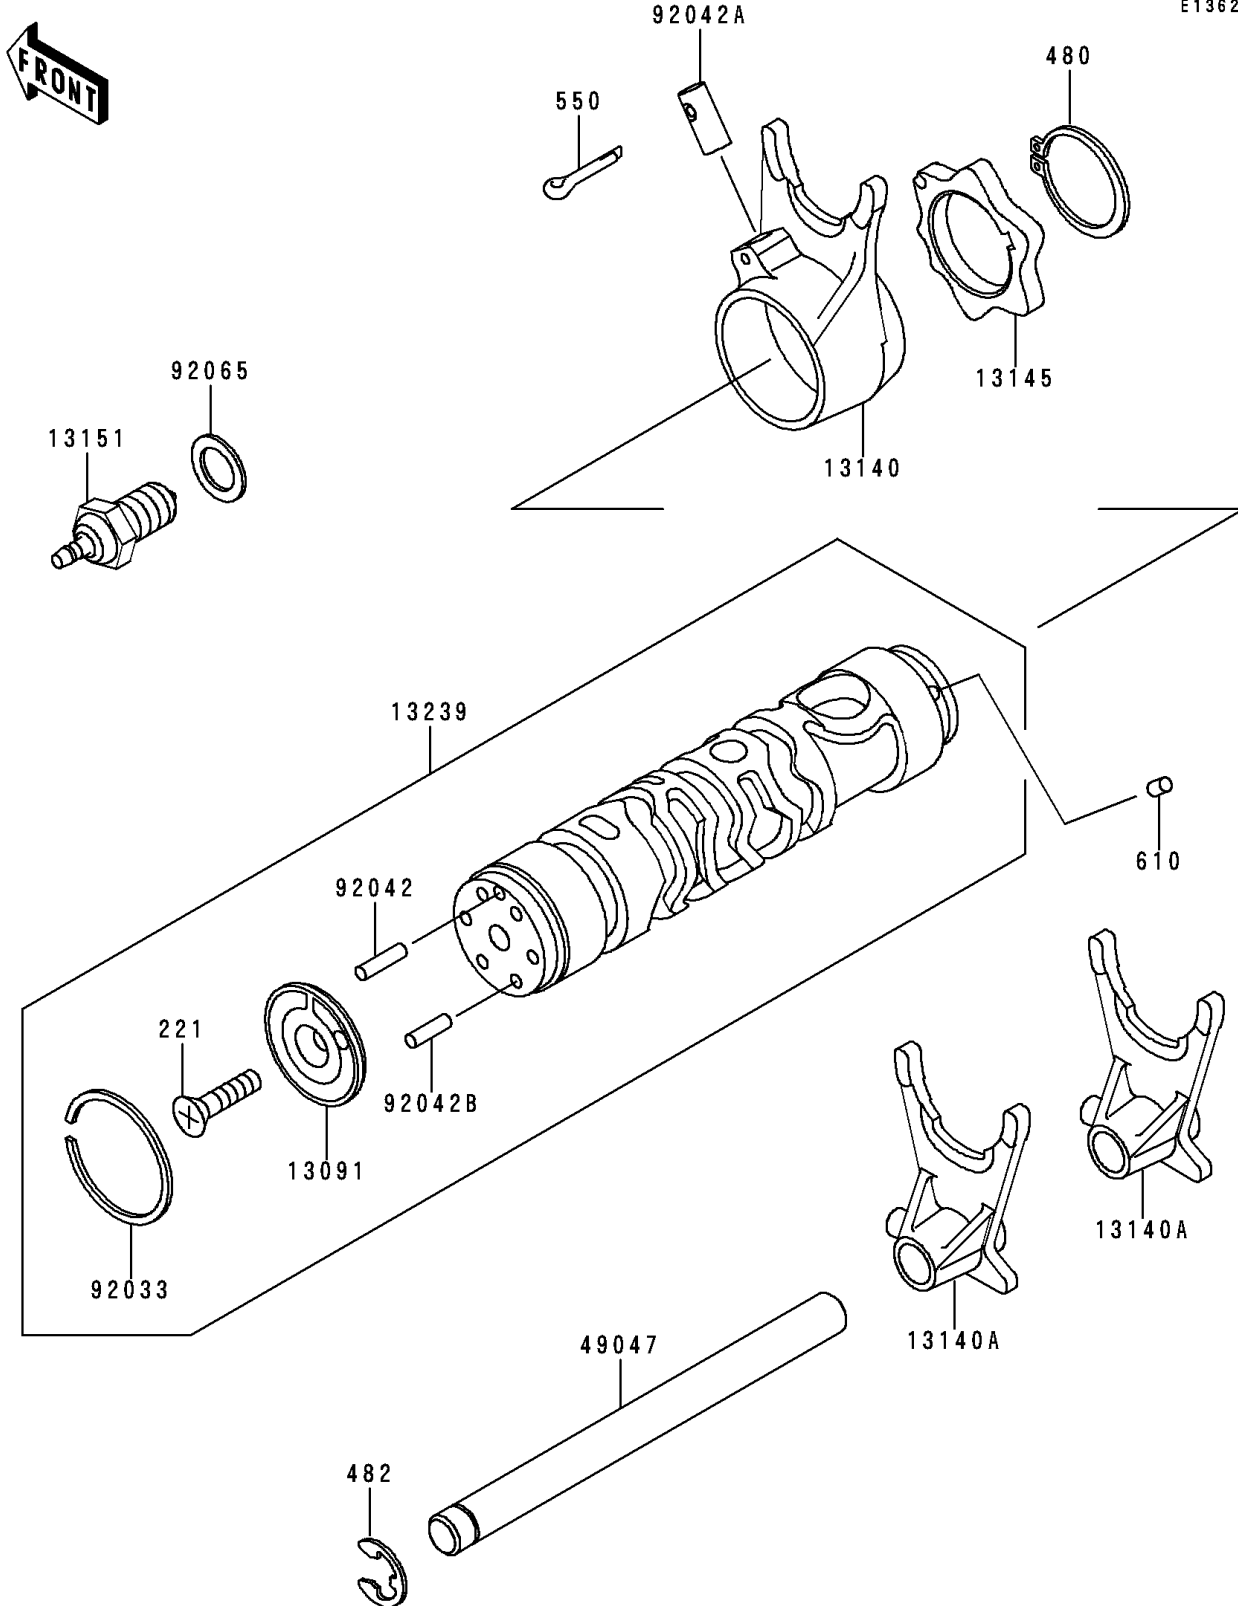

1990 Zephyr PARTS DIAGRAM

Change Drum/Shift Fork

E1362

1990 Zephyr PARTS LIST

Change Drum/Shift Fork

ITEM NAME	PART NUMBER	QUANTITY
SCREW-CSK-CROS,6X20 (Ref # 221)	221B0620	1
CIRCLIP-TYPE-C,30MM (Ref # 480)	480J3000	1
CIRCLIP-TYPE-E,10MM (Ref # 482)	482J0100	1
PIN-COTTER,3.0X20 (Ref # 550)	550D3020	1
ROLLER,4X6 (Ref # 610)	610A0406	1
HOLDER,CHANGE DRUM PIN (Ref # 13091)	13091-1104	1
FORK-SHIFT,DRIVE (Ref # 13140)	13140-1016	1
FORK-SHIFT,OUTPUT (Ref # 13140A)	13140-1062	2
CAM-CHANGE DRUM (Ref # 13145)	13145-1058	1
SWITCH-COMP,NEUTRAL (Ref # 13151)	13151-1007	1
DRUM-ASSY-CHANGE (Ref # 13239)	13239-1119	1
ROD-SHIFT (Ref # 49047)	49047-1069	1
RING-SNAP,37MM (Ref # 92033)	92033-035	1
PIN,DOWEL,4X15.8 (Ref # 92042)	92042-014	1
PIN,DOWEL,8X18 (Ref # 92042A)	92042-021	1
PIN,DOWEL,4X13.8 (Ref # 92042B)	92042-030	5
GASKET,10.5X16X1,DRAIN PLUG (Ref # 92065)	92065-058	1