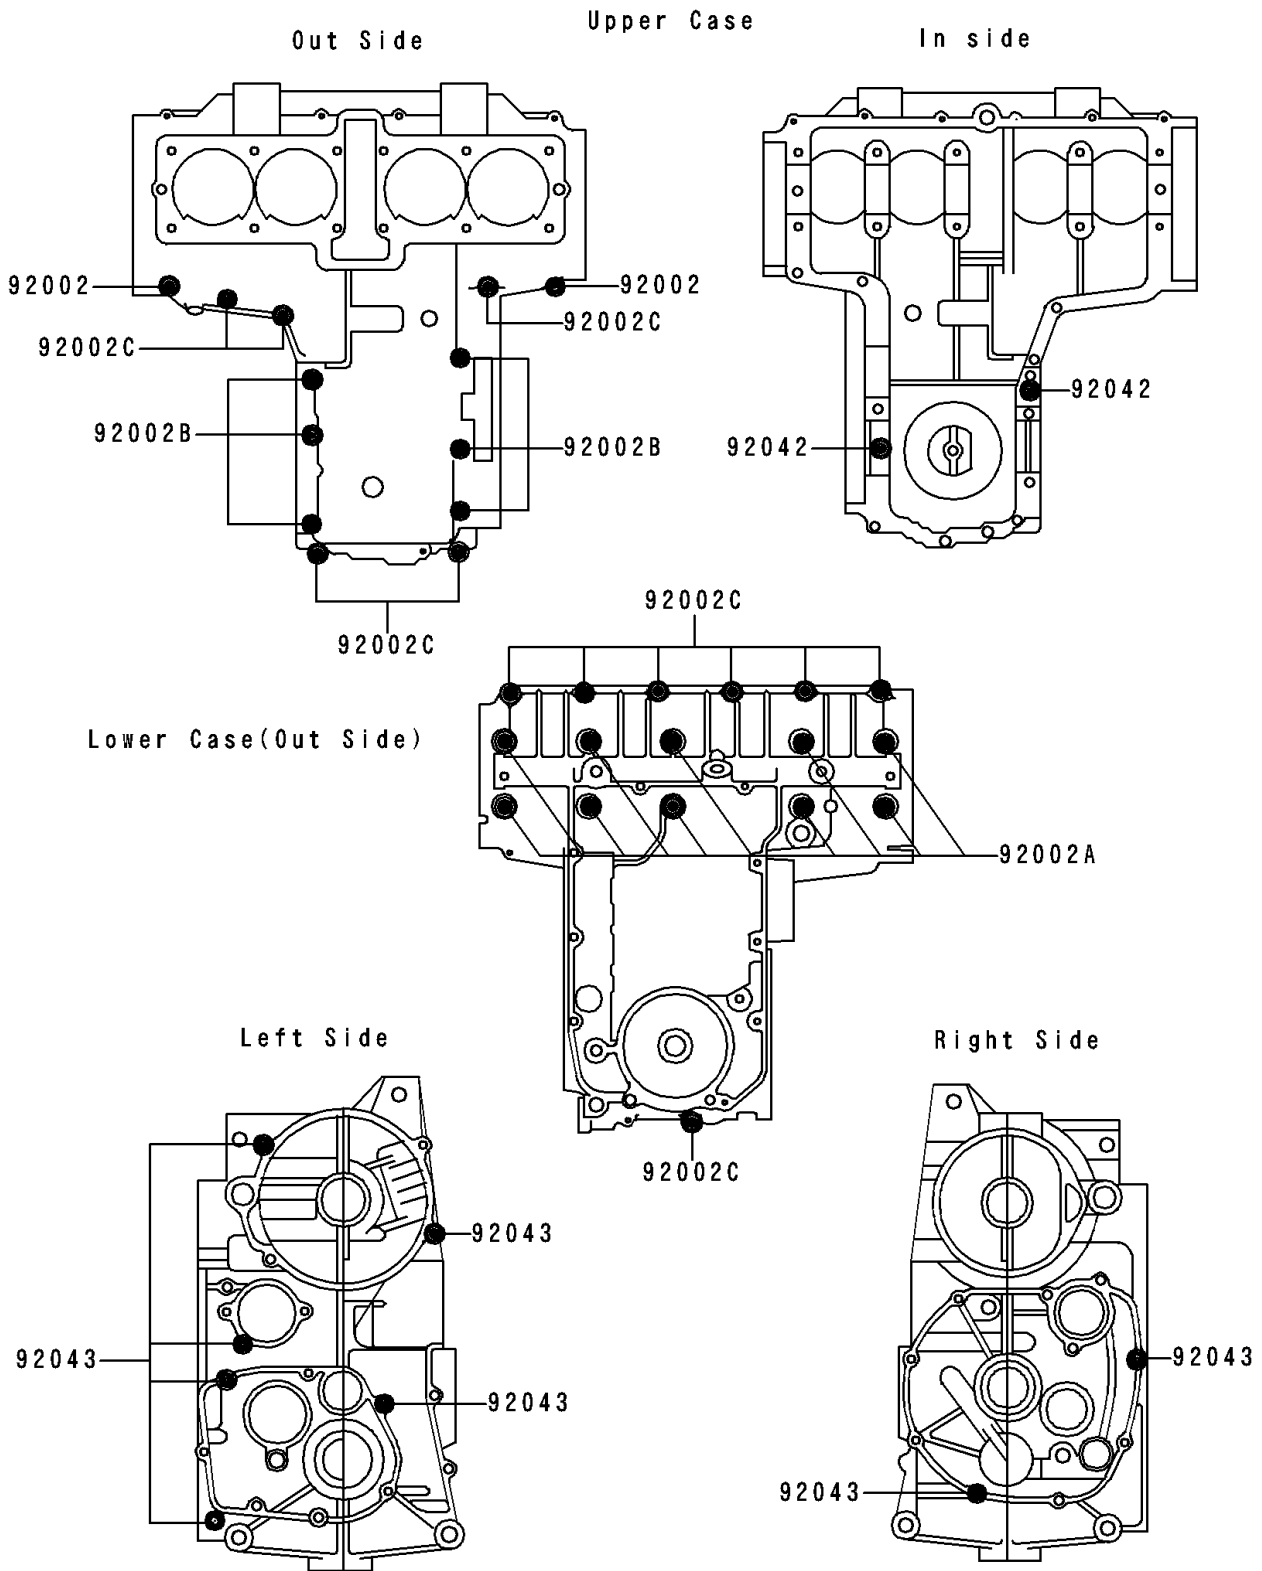

1993 Zephyr PARTS DIAGRAM

Crankcase Bolt Pattern

E1412

1993 Zephyr PARTS LIST

Crankcase Bolt Pattern

ITEM NAME	PART NUMBER	QUANTITY
BOLT,6X55 (Ref # 92002)	92002-1054	2
BOLT,8X95 (Ref # 92002A)	92002-1077	10
BOLT,6X95 (Ref # 92002B)	92002-1078	6
BOLT,6X40 (Ref # 92002C)	92002-1080	12
PIN,DOWEL,6X16 (Ref # 92042)	92042-016	2
PIN,6.2X8X14 (Ref # 92043)	92043-1263	8