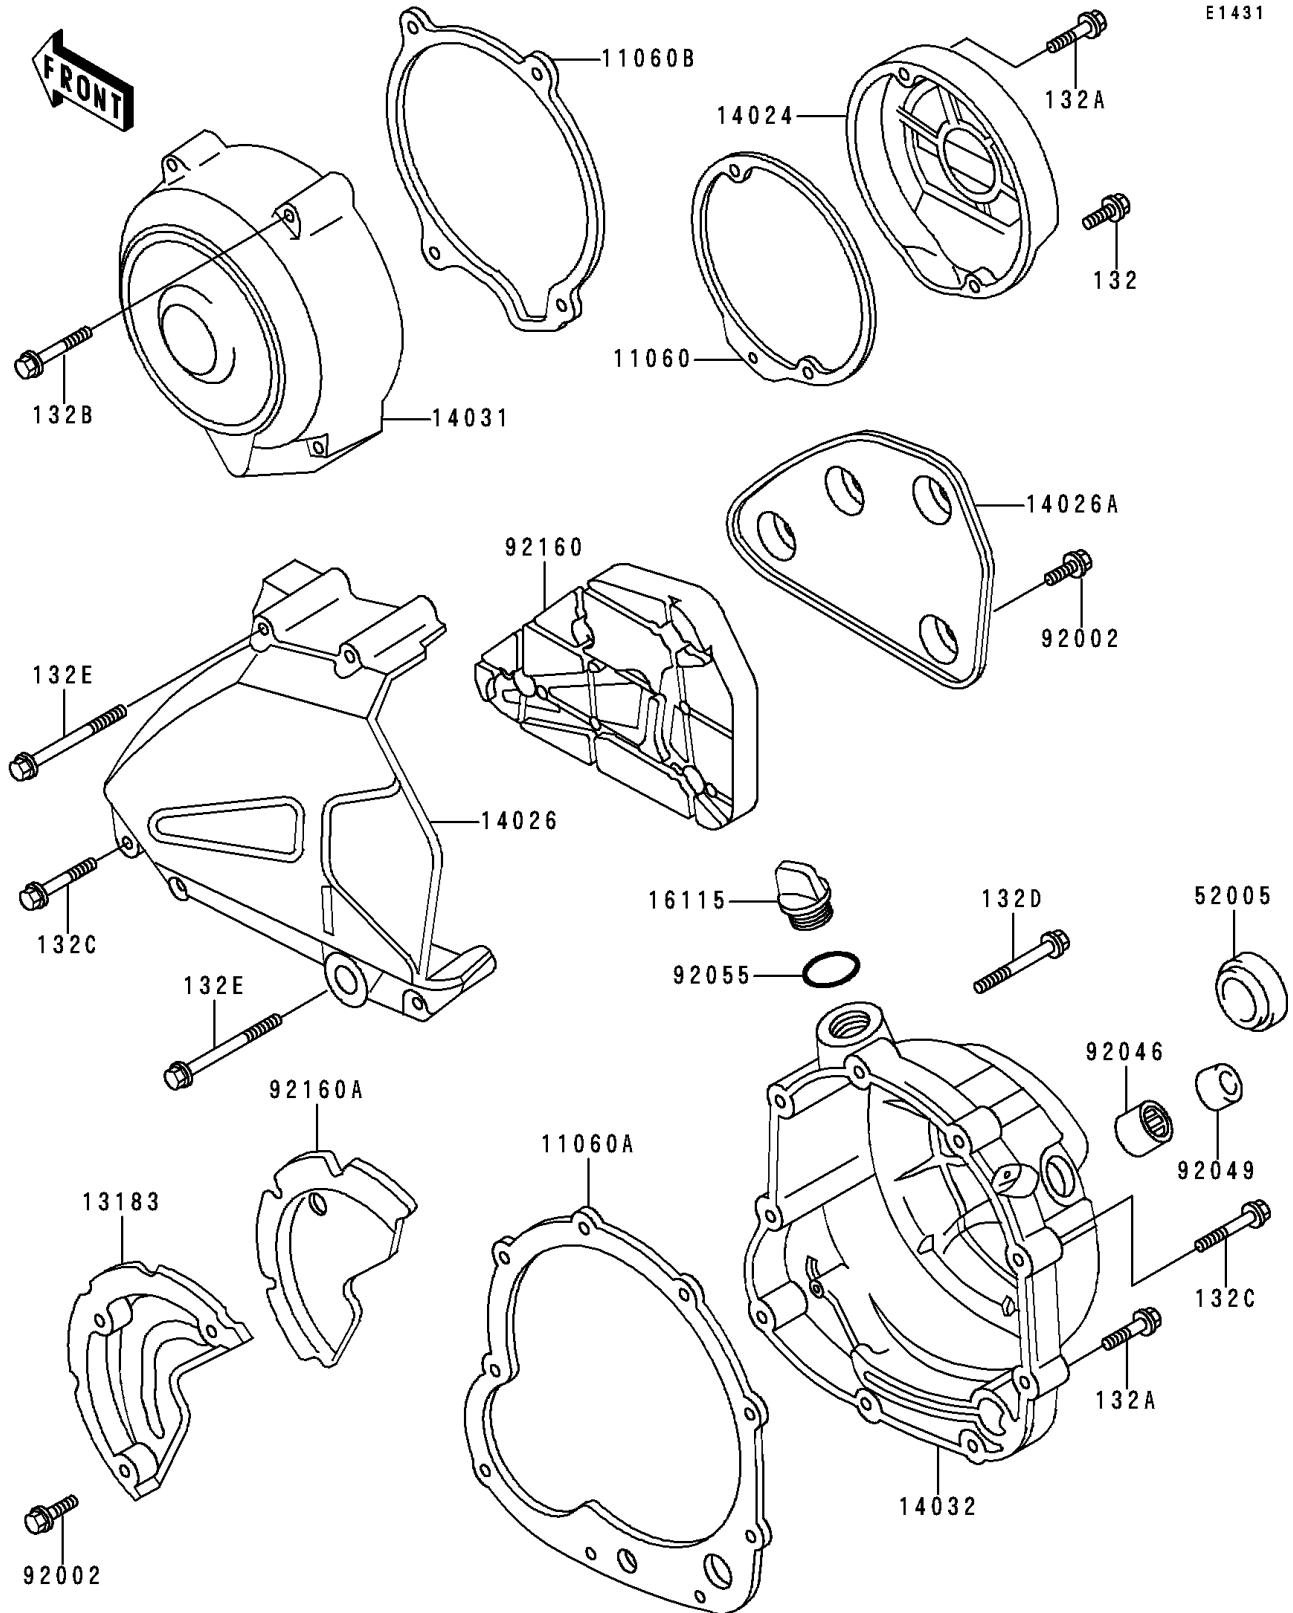

1990 Zephyr PARTS DIAGRAM

Engine Cover

E1431

1990 Zephyr PARTS LIST

Engine Cover

ITEM NAME	PART NUMBER	QUANTITY
BOLT-FLANGED-SMALL (Ref # 132)	132E0620	1
BOLT-FLANGED-SMALL (Ref # 132A)	132E0630	5
BOLT-FLANGED-SMALL (Ref # 132B)	132E0640	4
BOLT-FLANGED-SMALL (Ref # 132C)	132E0645	4
BOLT-FLANGED-SMALL (Ref # 132D)	132E0660	2
BOLT-FLANGED-SMALL (Ref # 132E)	132E0670	3
GASKET,PULSING COIL CAP (Ref # 11060)	11060-1053	1
GASKET,CLUTCH COVER (Ref # 11060A)	11060-1054	1
GASKET,GENERATOR COVER (Ref # 11060B)	11060-1055	1
COVER,PULSING (Ref # 14024)	14024-1819	1
COVER-CHAIN (Ref # 14026)	14026-1150	1
COVER-GENERATOR (Ref # 14031)	14031-1240	1
COVER-CLUTCH (Ref # 14032)	14032-1280	1
CAP-OIL FILLER (Ref # 16115)	16115-013	1
GAUGE,OIL LEVEL (Ref # 52005)	52005-1009	1
BEARING-NEEDLE,HK1210 (Ref # 92046)	92046-1010	2
SEAL-OIL,TB12205.5 (Ref # 92049)	92049-1271	1
RING-O,31.5X2.6 (Ref # 92055)	92055-049	1