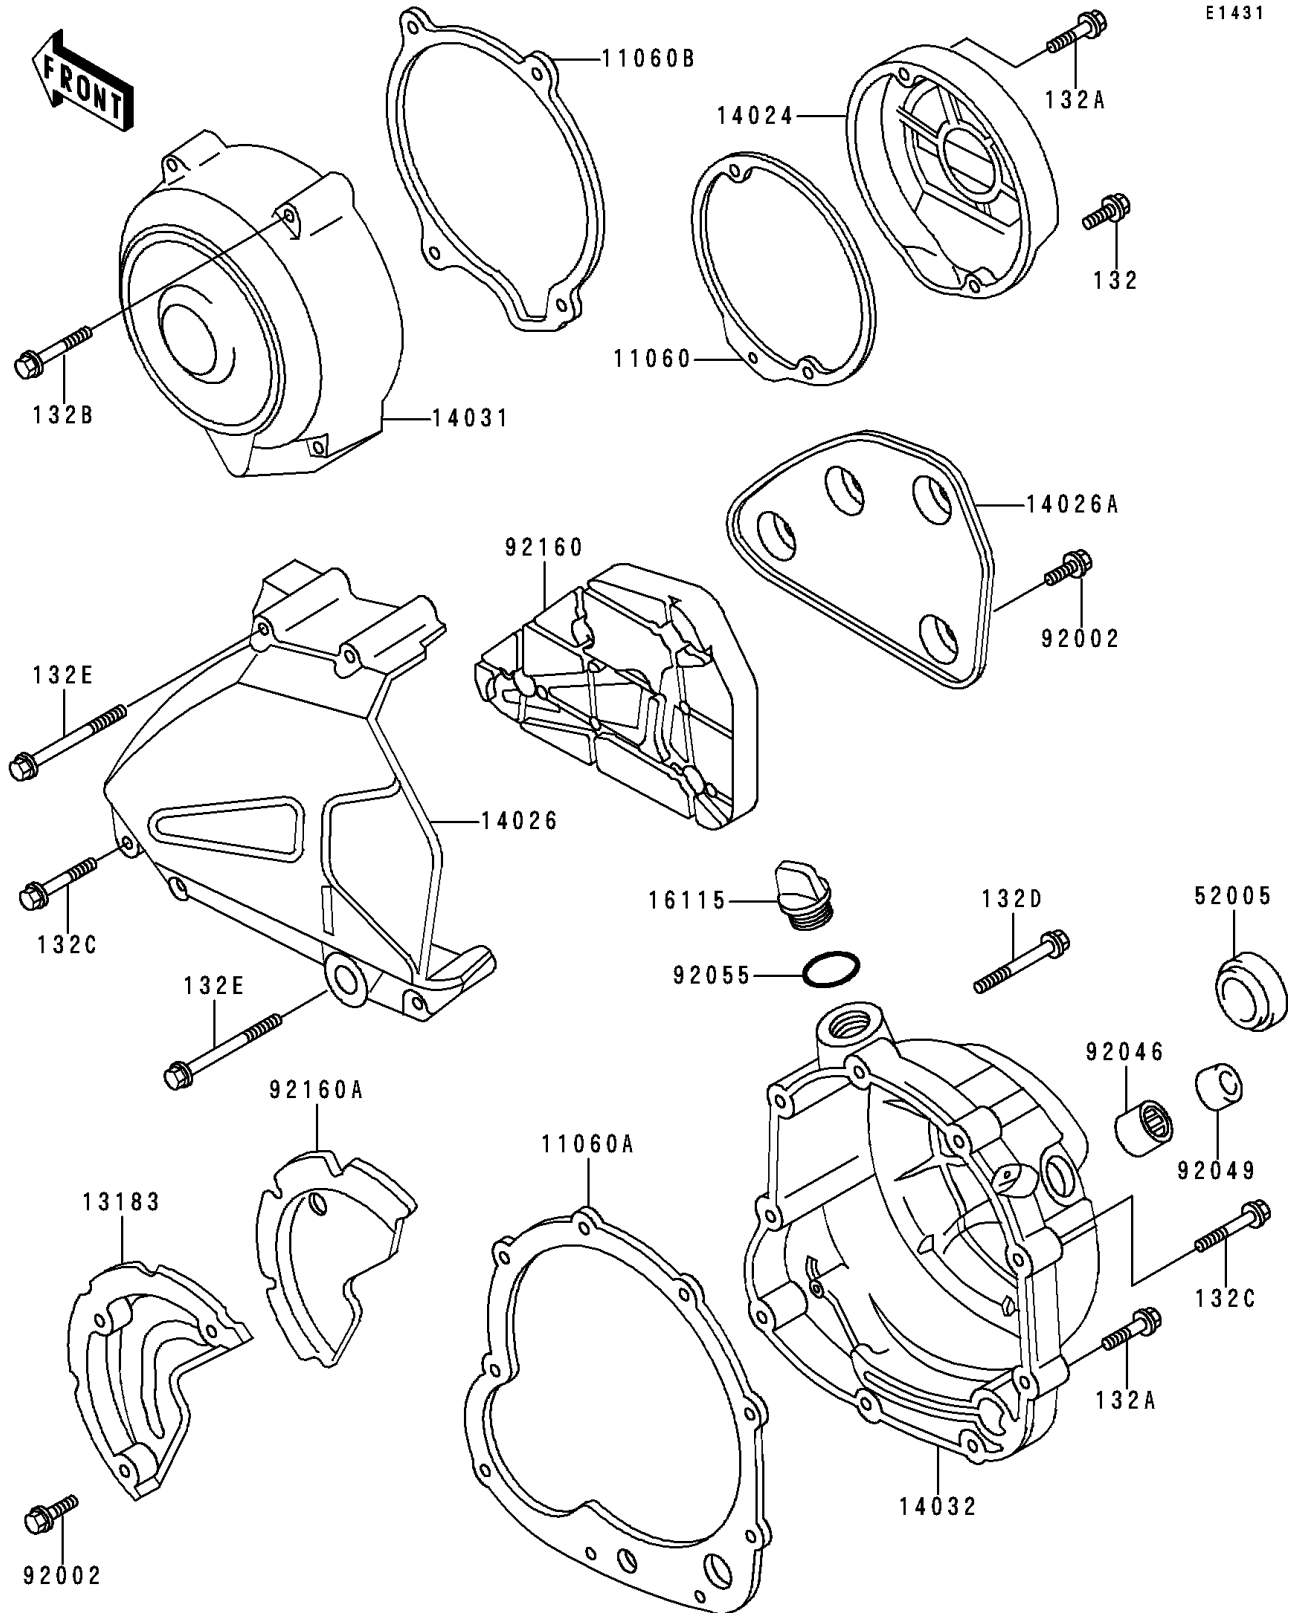

1992 Zephyr PARTS DIAGRAM

Engine Cover

E1431

1992 Zephyr PARTS LIST

Engine Cover

ITEM NAME	PART NUMBER	QUANTITY
BOLT-FLANGED-SMALL (Ref # 132)	132E0620	1
BOLT-FLANGED-SMALL (Ref # 132A)	132E0630	5
BOLT-FLANGED-SMALL (Ref # 132B)	132E0640	4
BOLT-FLANGED-SMALL (Ref # 132C)	132E0645	4
BOLT-FLANGED-SMALL (Ref # 132D)	132E0660	2
BOLT-FLANGED-SMALL (Ref # 132E)	132E0670	3
GASKET,PULSING COIL CAP (Ref # 11060)	11060-1053	1
GASKET,CLUTCH COVER (Ref # 11060A)	11060-1054	1
GASKET,GENERATOR COVER (Ref # 11060B)	11060-1055	1
PLATE,CLUTCH SOUND ARRESTER (Ref # 13183)	13183-1476	1
COVER,PULSING (Ref # 14024)	14024-1819	1
COVER-CHAIN (Ref # 14026)	14026-1150	1
COVER-CHAIN,SOUND ARRESTER (Ref # 14026A)	14026-1151	1
COVER-GENERATOR (Ref # 14031)	14031-1240	1
COVER-CLUTCH (Ref # 14032)	14032-1280	1
CAP-OIL FILLER (Ref # 16115)	16115-013	1
GAUGE,OIL LEVEL (Ref # 52005)	52005-1009	1
BOLT,6X10 (Ref # 92002)	92002-1449	7
BEARING-NEEDLE,HK1210 (Ref # 92046)	92046-1010	2
SEAL-OIL,TB12205.5 (Ref # 92049)	92049-1271	1
RING-O,31.5X2.6 (Ref # 92055)	92055-049	1
DAMPER,CHAIN SOUND ARRESTER (Ref # 92160)	92160-1143	1
DAMPER,CLUTCH SOUND ARRESTER (Ref # 92160A)	92160-1149	1