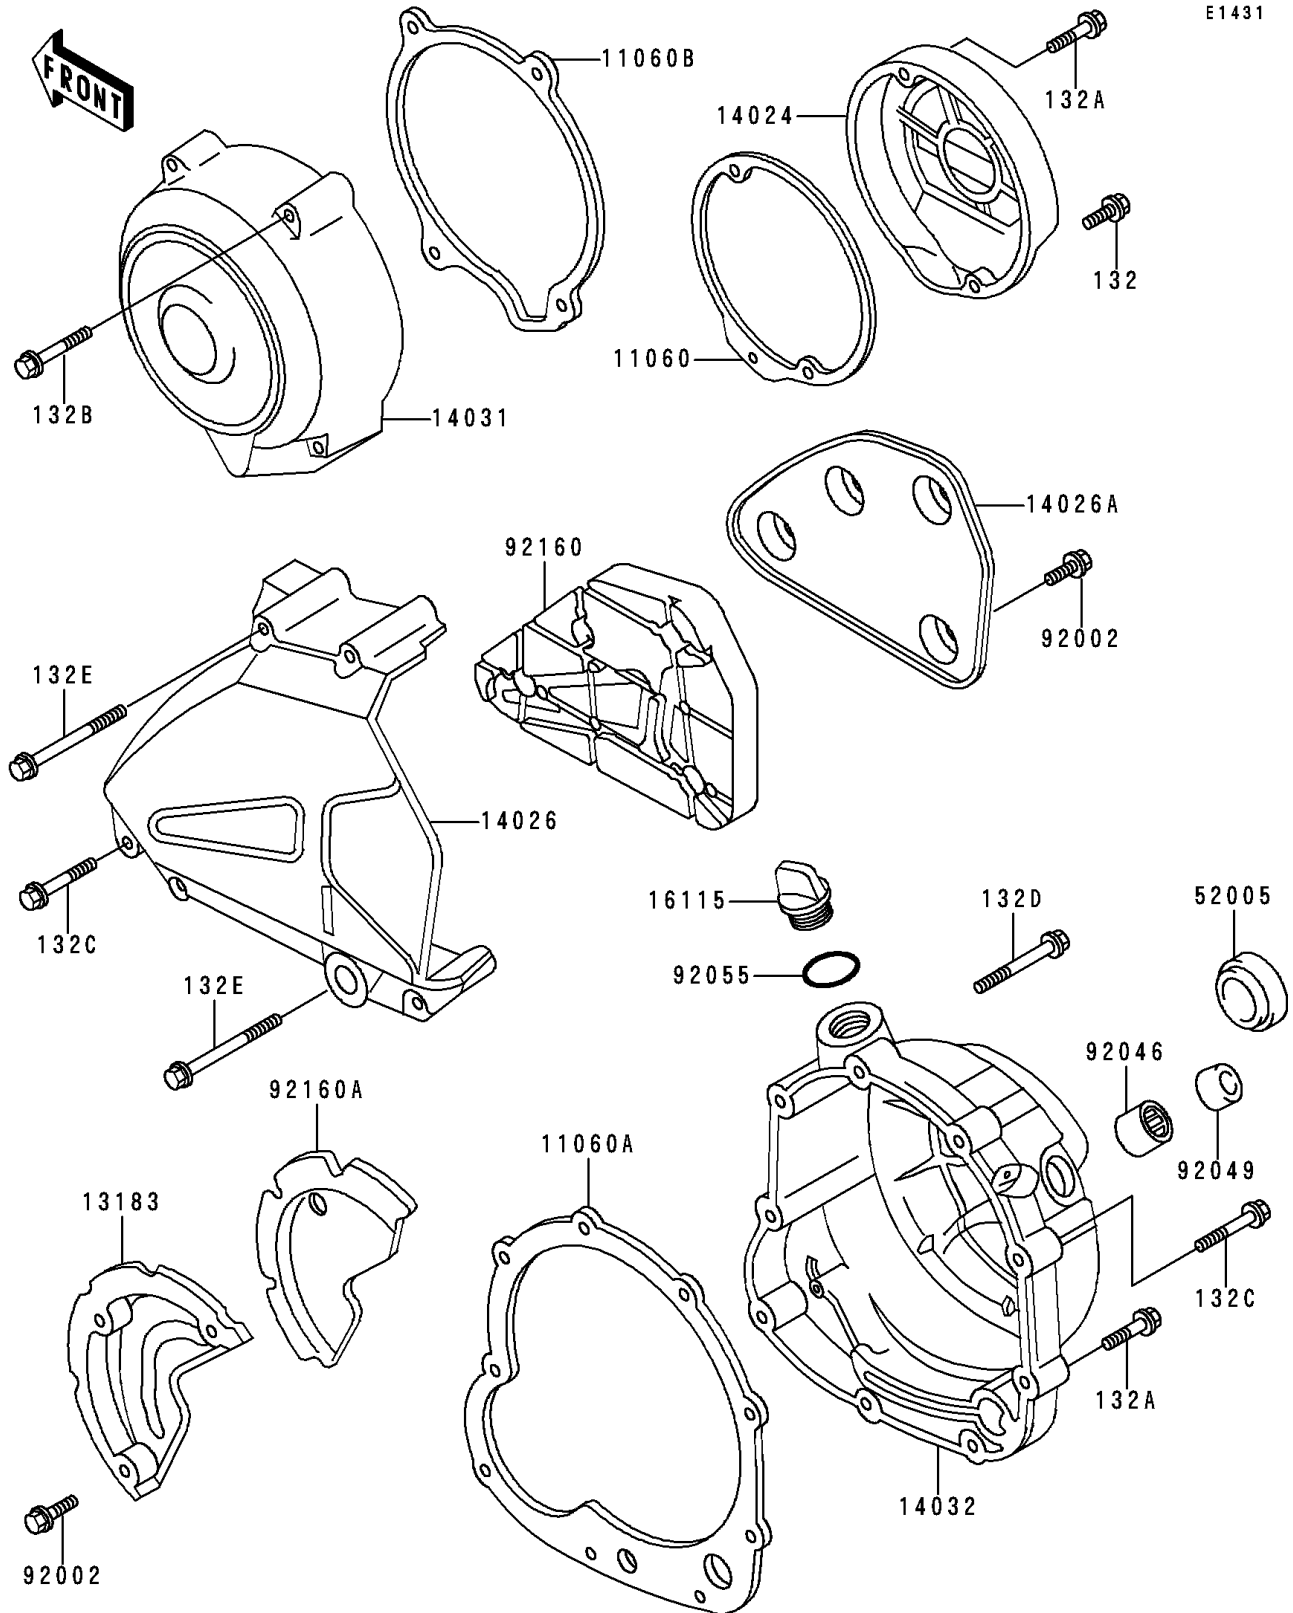

1993 Zephyr PARTS DIAGRAM

Engine Cover

E1431

1993 Zephyr PARTS LIST

Engine Cover

ITEM NAME	PART NUMBER	QUANTITY
BOLT-FLANGED-SMALL (Ref # 132)	132E0620	1
BOLT-FLANGED-SMALL (Ref # 132A)	132E0630	5
BOLT-FLANGED-SMALL (Ref # 132B)	132E0640	4
BOLT-FLANGED-SMALL (Ref # 132C)	132E0645	4
BOLT-FLANGED-SMALL (Ref # 132D)	132E0660	2
BOLT-FLANGED-SMALL (Ref # 132E)	132E0670	3
GASKET,PULSING COIL CAP (Ref # 11060)	11060-1053	1
GASKET,CLUTCH COVER (Ref # 11060A)	11060-1054	1
GASKET,GENERATOR COVER (Ref # 11060B)	11060-1055	1
PLATE,CLUTCH SOUND ARRESTER (Ref # 13183)	13183-1476	1
COVER,PULSING (Ref # 14024)	14024-1819	1
COVER-CHAIN (Ref # 14026)	14026-1150	1
COVER-CHAIN,SOUND ARRESTER (Ref # 14026A)	14026-1151	1
COVER-GENERATOR (Ref # 14031)	14031-1240	1
COVER-CLUTCH (Ref # 14032)	14032-1280	1
CAP-OIL FILLER (Ref # 16115)	16115-013	1
GAUGE,OIL LEVEL (Ref # 52005)	52005-1009	1
BOLT,6X10 (Ref # 92002)	92002-1449	7
BEARING-NEEDLE,HK1210 (Ref # 92046)	92046-1010	2
SEAL-OIL,TB12205.5 (Ref # 92049)	92049-1271	1
RING-O,31.5X2.6 (Ref # 92055)	92055-049	1
DAMPER,CHAIN SOUND ARRESTER (Ref # 92160)	92160-1143	1
DAMPER,CLUTCH SOUND ARRESTER (Ref # 92160A)	92160-1149	1