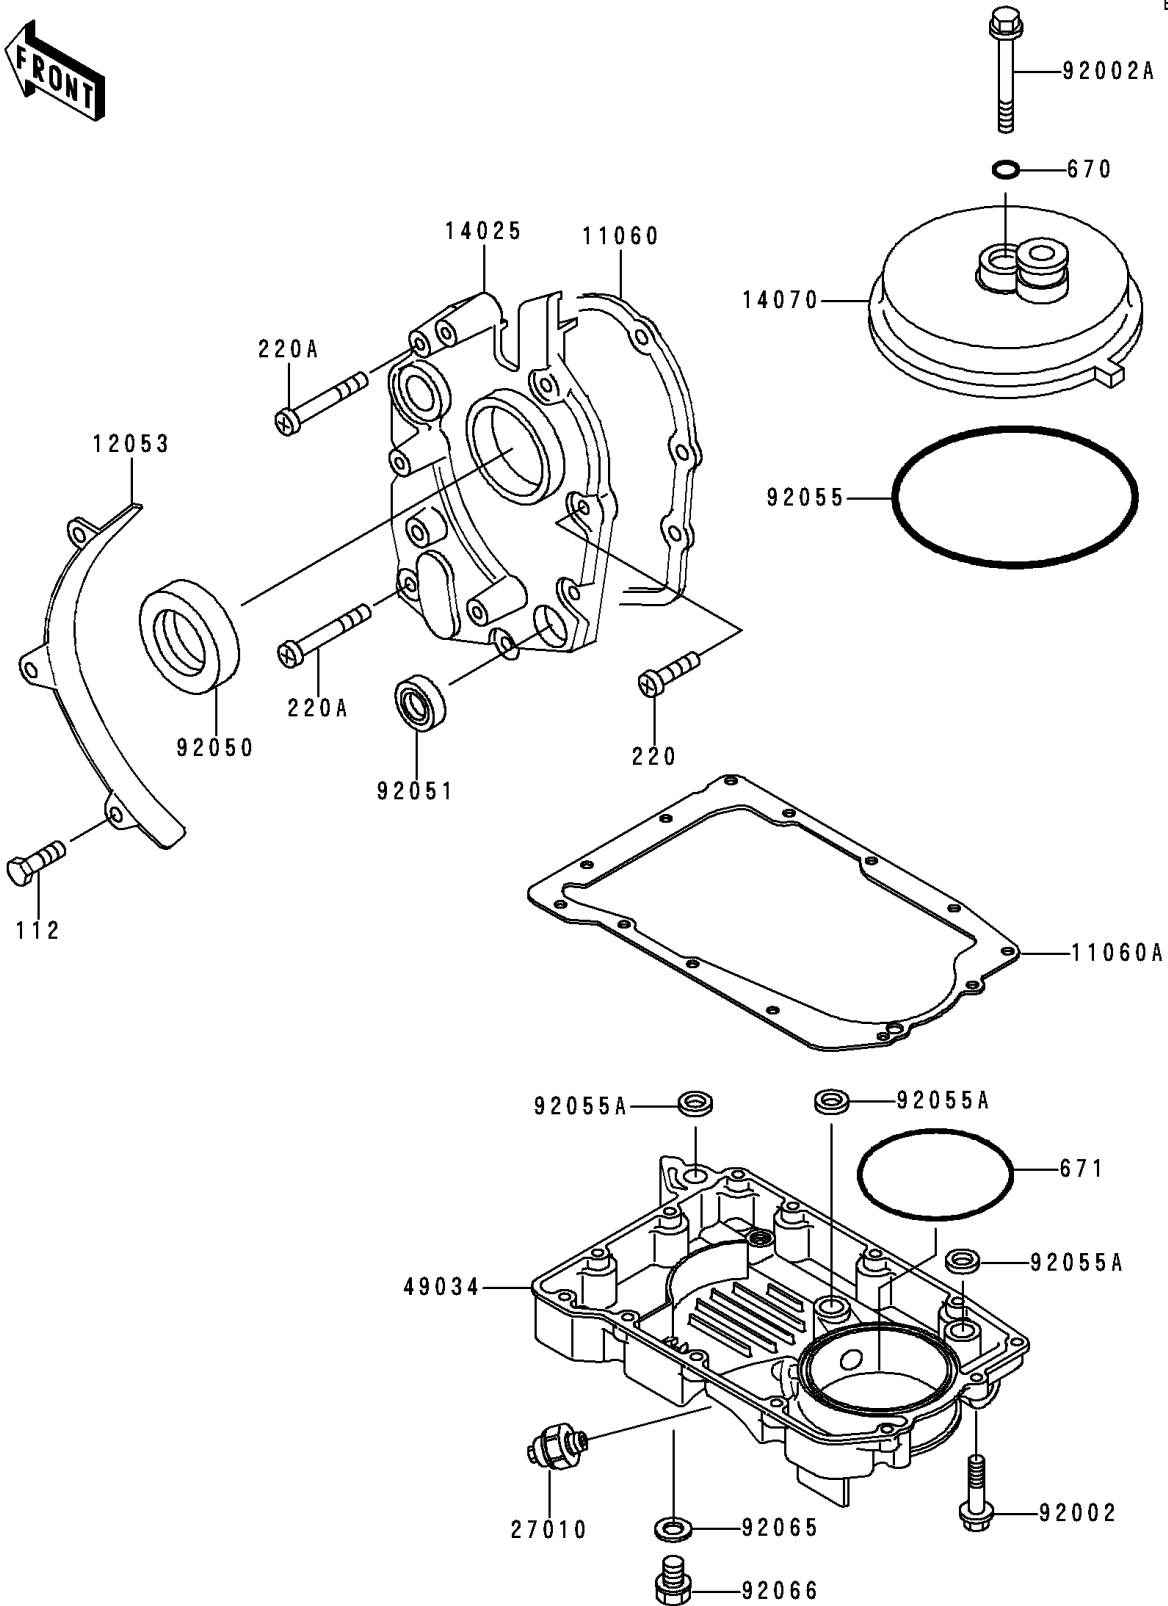

1992 Zephyr PARTS DIAGRAM

Breather Body/Oil Pan

E1432

1992 Zephyr PARTS LIST

Breather Body/Oil Pan

| ITEM NAME | PART NUMBER | QUANTITY |
|---|-------------|----------|
| BOLT-UPSET (Ref # 112) | 112B0614 | 3 |
| SCREW-PAN-CROS,6X20,WHITE (Ref # 220) | 220B0620 | 5 |
| SCREW-PAN-CROS,6X40 (Ref # 220A) | 220B0640 | 2 |
| O RING,8MM (Ref # 670) | 670B1508 | 1 |
| O RING,90MM (Ref # 671) | 671B2590 | 1 |
| GASKET,TRANSMISSION COVER (Ref # 11060) | 11060-1056 | 1 |
| GASKET,OIL PAN (Ref # 11060A) | 11060-1057 | 1 |
| GUIDE-CHAIN (Ref # 12053) | 12053-1006 | 1 |
| COVER,TRANSMISSION (Ref # 14025) | 14025-1700 | 1 |
| BODY-BREATHER,BLACK (Ref # 14070) | 14070-1010 | 1 |
| SWITCH,OIL PRESSURE (Ref # 27010) | 27010-1155 | 1 |
| PAN-OIL (Ref # 49034) | 49034-1084 | 1 |
| BOLT,6X25 (Ref # 92002) | 92002-1089 | 13 |
| BOLT,8X72 (Ref # 92002A) | 92002-1329 | 1 |
| SEAL-OIL,SC325210 (Ref # 92050) | 92050-024 | 1 |
| SEAL-OIL,TB13225.5 (Ref # 92051) | 92051-005 | 1 |
| RING-O,91.6X3.4 (Ref # 92055) | 92055-052 | 1 |
| RING-O,19.5MM (Ref # 92055A) | 92055-077 | 3 |
| GASKET,12X22X2,DRAIN PLUG (Ref # 92065) | 92065-097 | 1 |
| PLUG,OIL DRAIN,12X15 (Ref # 92066) | 92066-1174 | 1 |