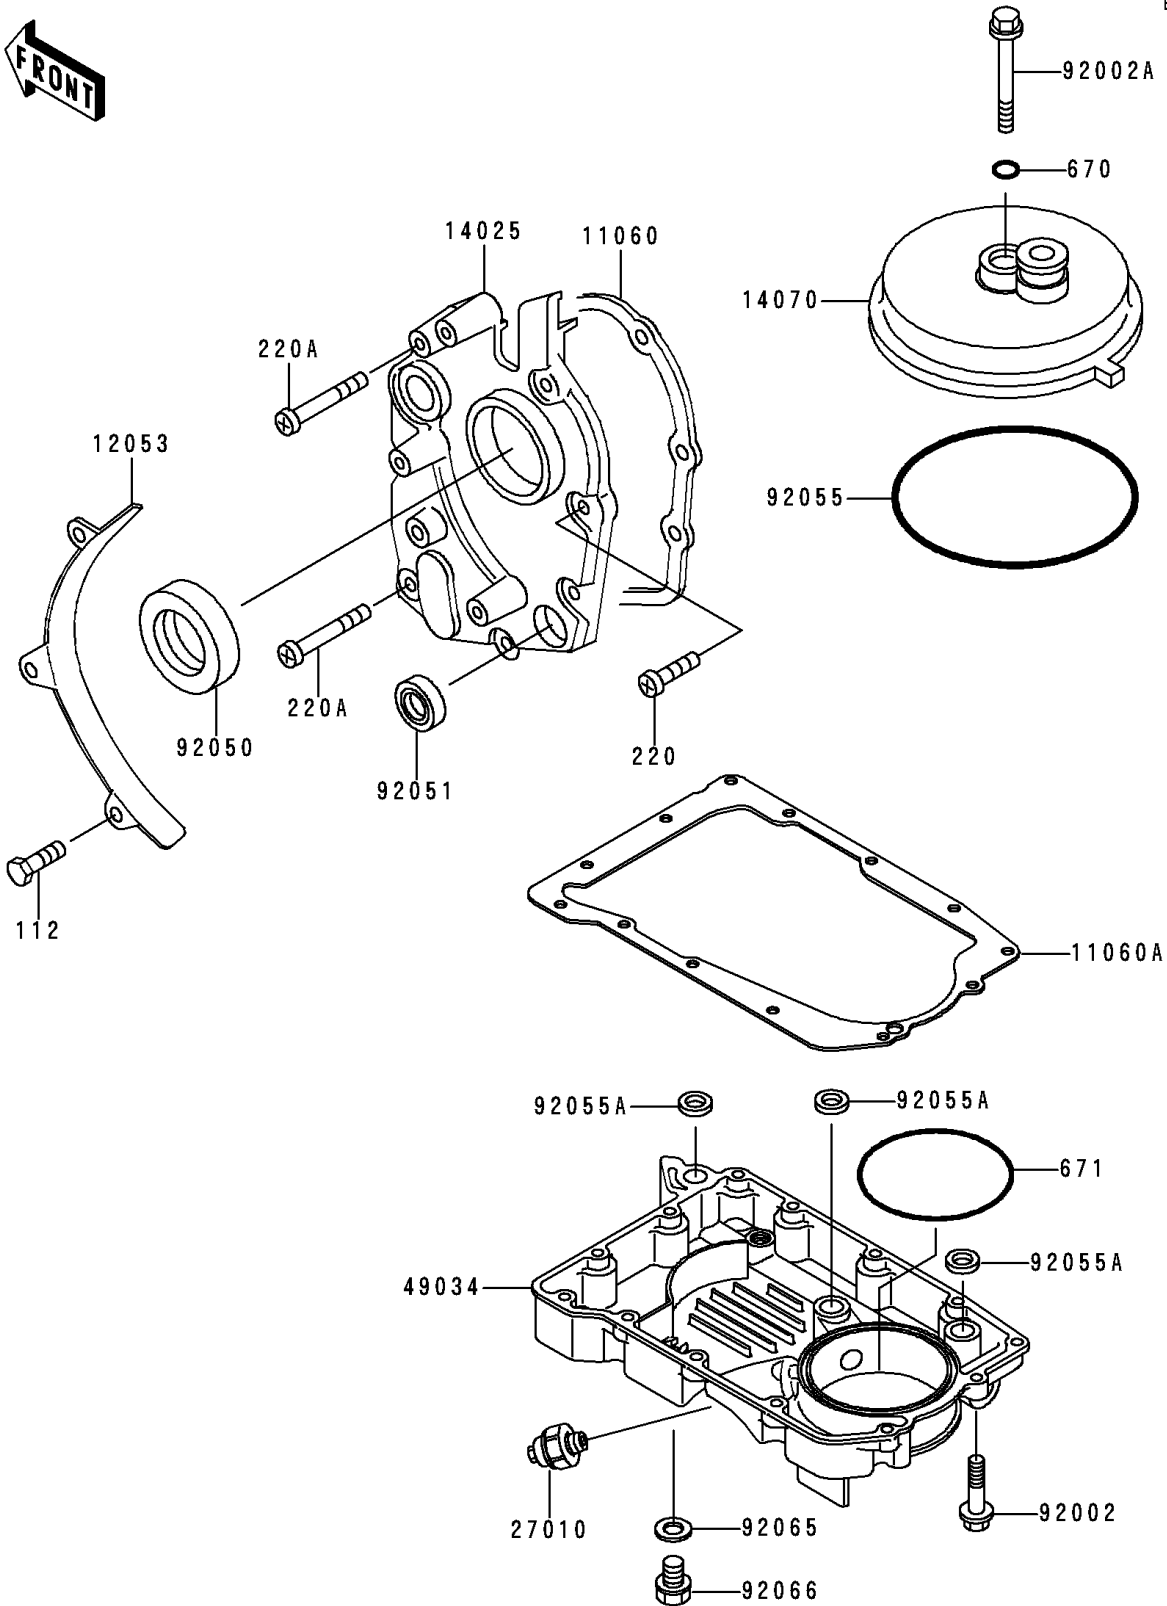

1993 Zephyr PARTS DIAGRAM

Breather Body/Oil Pan

E1432

1993 Zephyr PARTS LIST

Breather Body/Oil Pan

ITEM NAME	PART NUMBER	QUANTITY
BOLT-UPSET (Ref # 112)	112B0614	3
SCREW-PAN-CROS,6X20,WHITE (Ref # 220)	220B0620	5
SCREW-PAN-CROS,6X40 (Ref # 220A)	220B0640	2
O RING,8MM (Ref # 670)	670B1508	1
O RING,90MM (Ref # 671)	671B2590	1
GASKET,TRANSMISSION COVER (Ref # 11060)	11060-1056	1
GASKET,OIL PAN (Ref # 11060A)	11060-1057	1
GUIDE-CHAIN (Ref # 12053)	12053-1006	1
COVER,TRANSMISSION (Ref # 14025)	14025-1700	1
BODY-BREATHER,BLACK (Ref # 14070)	14070-1010	1
SWITCH,OIL PRESSURE (Ref # 27010)	27010-1155	1
PAN-OIL (Ref # 49034)	49034-1084	1
BOLT,6X25 (Ref # 92002)	92002-1089	13
BOLT,8X72 (Ref # 92002A)	92002-1329	1
SEAL-OIL,SC325210 (Ref # 92050)	92050-024	1
SEAL-OIL,TB13225.5 (Ref # 92051)	92051-005	1
RING-O,91.6X3.4 (Ref # 92055)	92055-052	1
RING-O,19.5MM (Ref # 92055A)	92055-077	3
GASKET,12X22X2,DRAIN PLUG (Ref # 92065)	92065-097	1
PLUG,OIL DRAIN,12X15 (Ref # 92066)	92066-1174	1