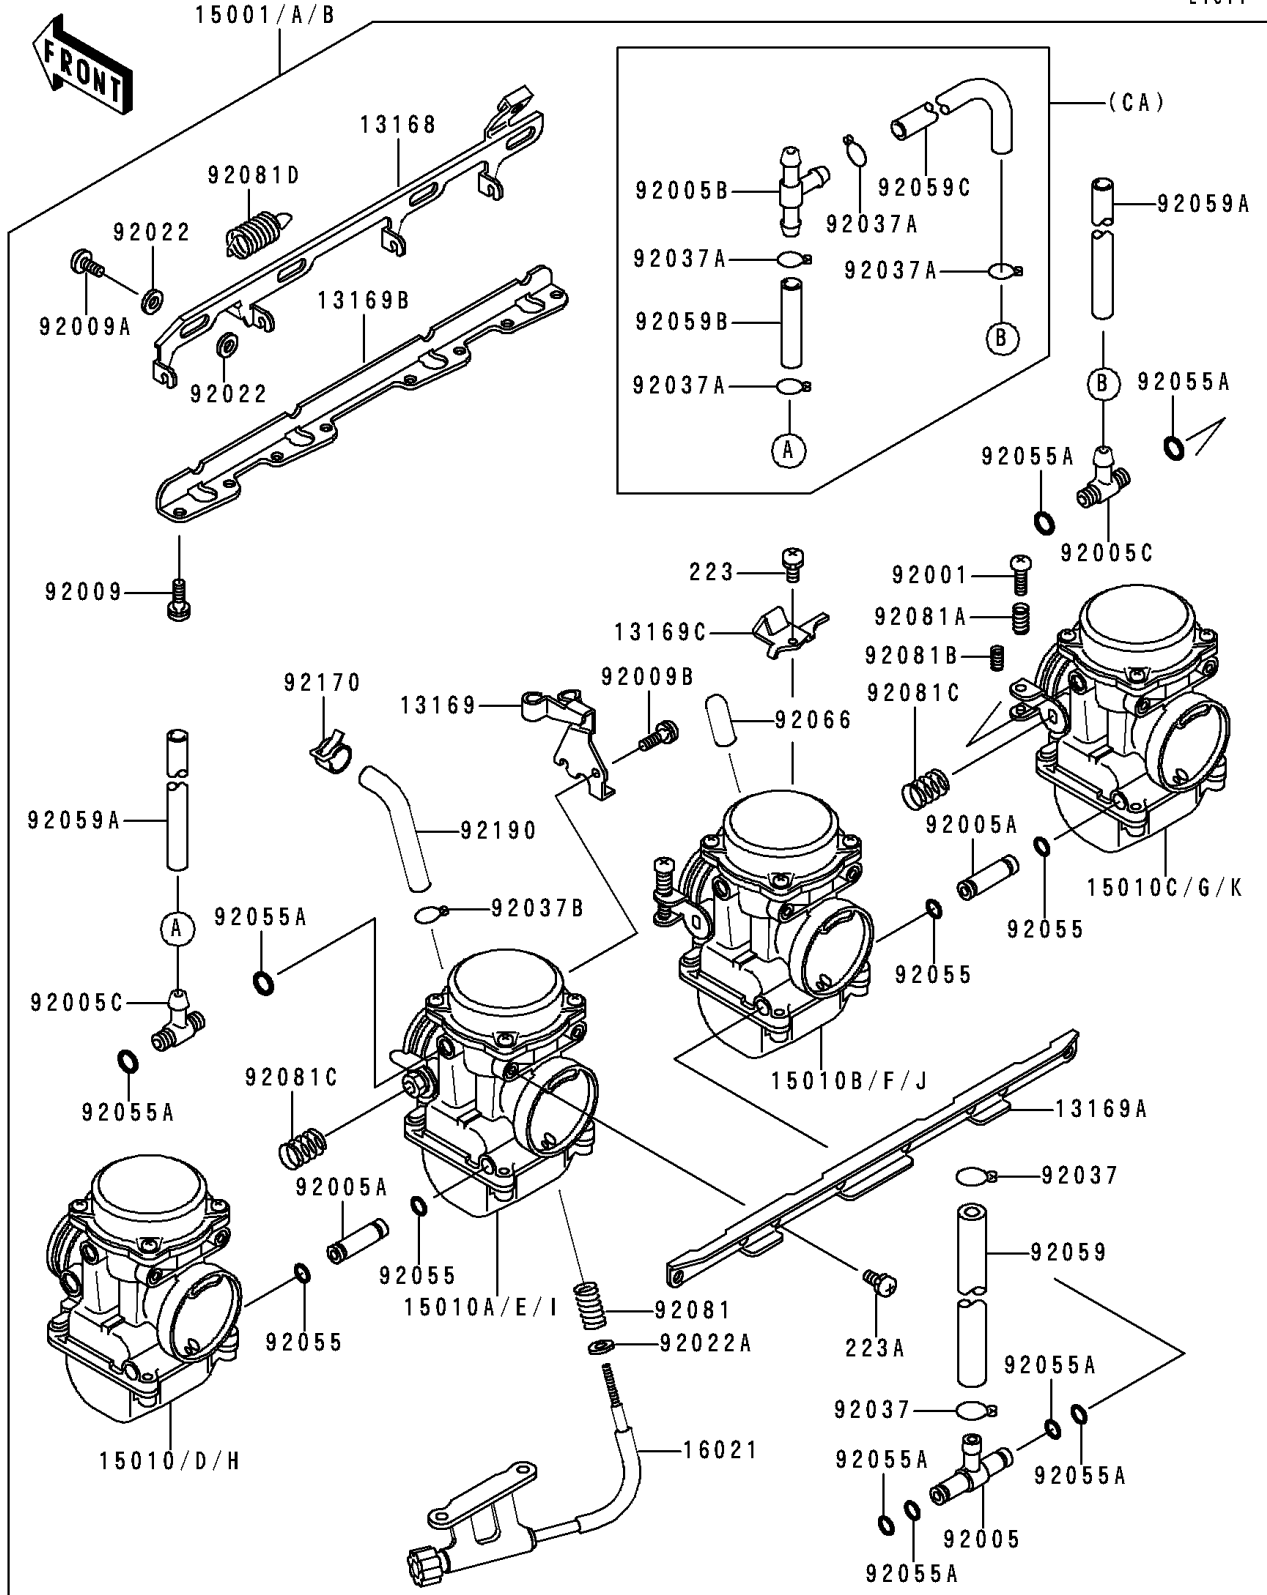

1990 Zephyr PARTS DIAGRAM

Carburetor

E1611