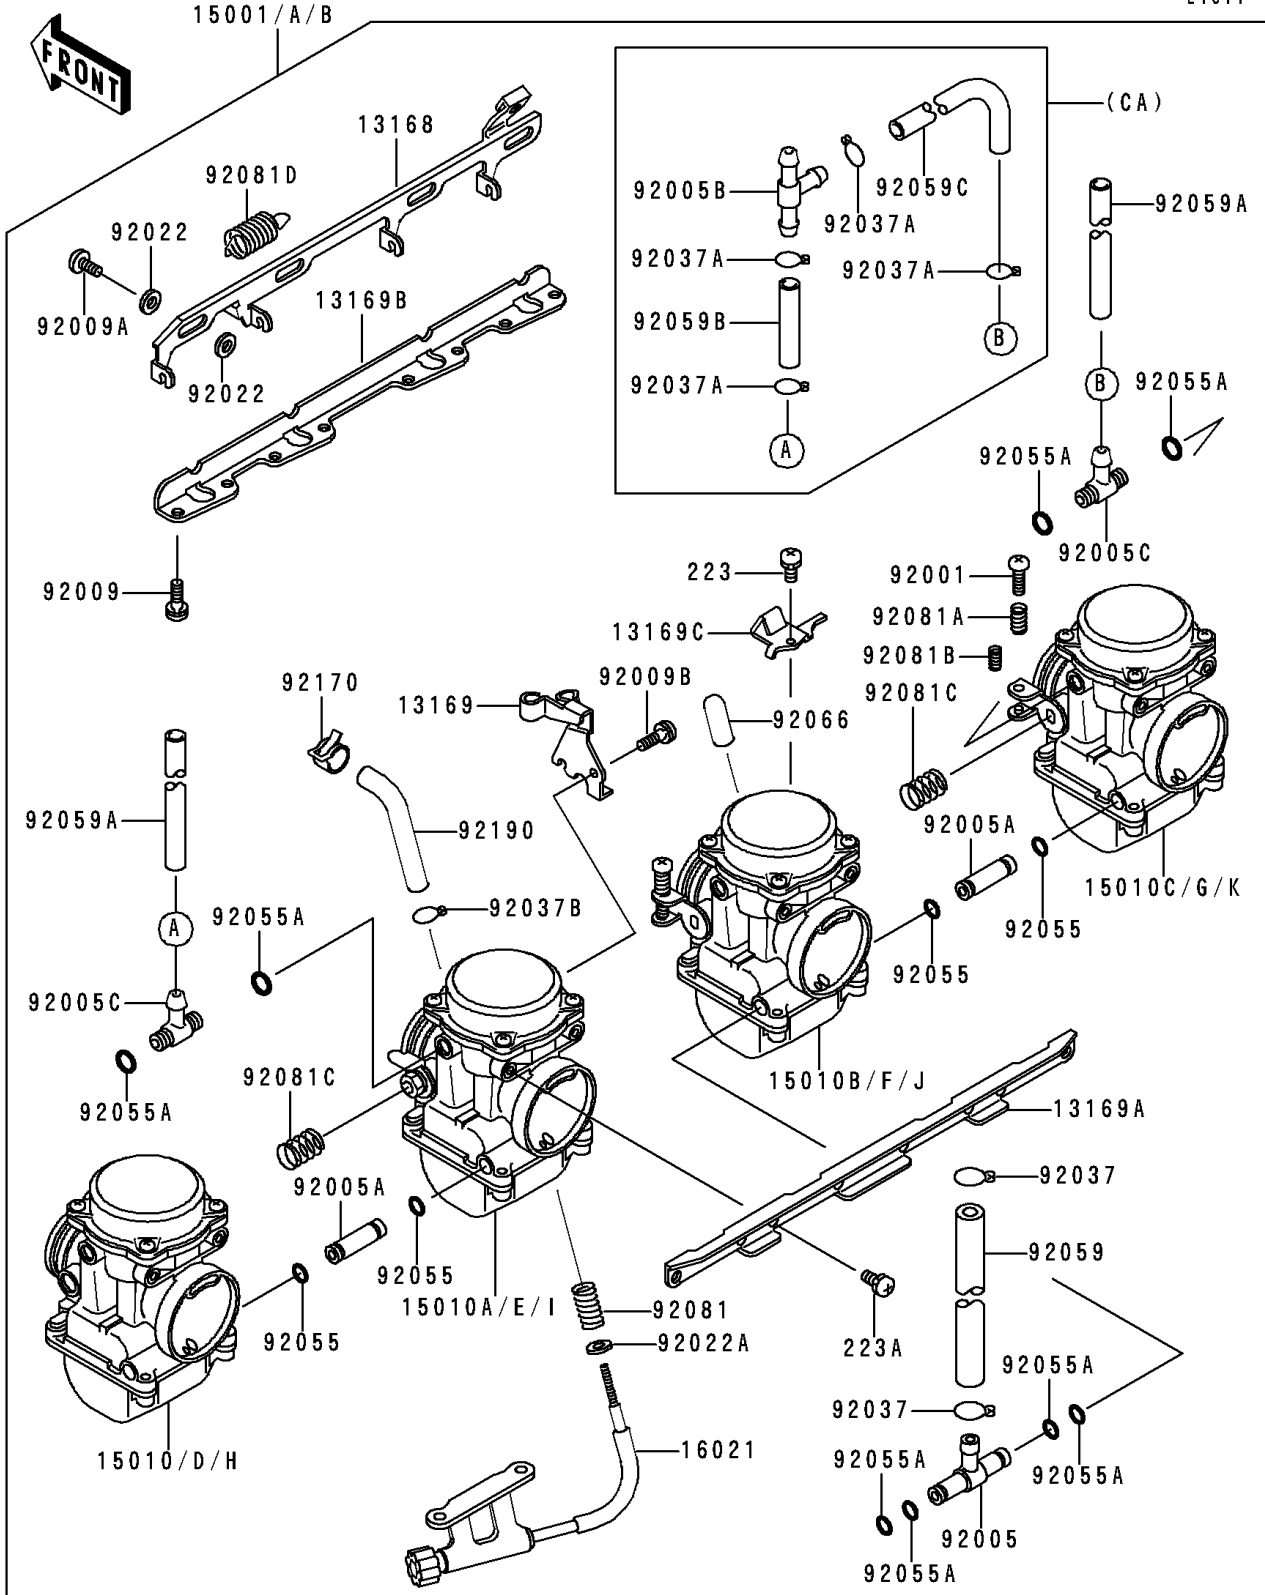

1992 Zephyr PARTS DIAGRAM

Carburetor

E1611

1992 Zephyr PARTS LIST

Carburetor

ITEM NAME	PART NUMBER	QUANTITY
LEVER,STARTER (Ref # 13168)	13168-1280	1
PLATE,THROTTLE CABLE (Ref # 13169)	13169-1962	1
PLATE,CARBURETOR STAY,UPP (Ref # 13169A)	13169-1963	1
PLATE,CARBURETOR STAY,LWR,6MM (Ref # 13169B)	13169-1964	1
PLATE,STARTER CABLE (Ref # 13169C)	13169-1965	1
CARBURETOR-ASSY (Ref # 15001B)	15001-1689	1
CARBURETOR,LH,OUTSIDE (Ref # 15010H)	15010-1210	1
CARBURETOR,LH,INSIDE (Ref # 15010I)	15010-1211	1
CARBURETOR,RH,INSIDE (Ref # 15010J)	15010-1212	1
CARBURETOR,RH,OUTSIDE (Ref # 15010K)	15010-1213	1
SCREW-THROTTLE STOP (Ref # 16021)	16021-1136	1
BOLT,THROTTLE ADJUST (Ref # 92001)	92001-1998	3
FITTING,FUEL,T-TYPE (Ref # 92005)	92005-1108	1
FITTING,FUEL,I-TYPE (Ref # 92005A)	92005-1109	2
FITTING,T-TYPE (Ref # 92005C)	92005-1125	2
SCREW-PAN-WS-CROS (Ref # 223)	223C0420	1
SCREW-PAN-WS-CROS (Ref # 223A)	223C0510	8
SCREW,6X16 (Ref # 92009)	92009-1129	8
SCREW (Ref # 92009A)	92009-1262	3
SCREW,5X10 (Ref # 92009B)	92009-1365	1
WASHER,6.1X11X0.8,POLYACETAL (Ref # 92022)	92022-1199	6
WASHER,PLAIN,STOP SPRING (Ref # 92022A)	92022-1480	1
CLAMP,FUEL TUBE (Ref # 92037)	92037-1075	2
CLAMP,TUBE (Ref # 92037B)	92037-1477	1
RING-O (Ref # 92055)	92055-1004	4
RING-O,FUEL FITTING (Ref # 92055A)	92055-1223	8
TUBE,FUEL,7.3X12.5X220 (Ref # 92059)	92059-1236	1
TUBE,6.5X9.5X290 (Ref # 92059A)	92059-1376	2
PLUG,12X25 (Ref # 92068)	92068-006	3

1992 Zephyr PARTS LIST

Carburetor

ITEM NAME	PART NUMBER	QUANTITY
SPRING,THROTTLE STOP SCREW (Ref # 92081)	92081-1617	1
SPRING,THROTTLE ADJUST UPP (Ref # 92081A)	92081-1620	3
SPRING,THROTTLE ADJUST LWR (Ref # 92081B)	92081-1621	3
SPRING,THROTTLE ADJUST CNT (Ref # 92081C)	92081-1622	2
SPRING,STARTER LEVER (Ref # 92081D)	92081-1913	1
CLAMP,TUBE (Ref # 92170)	92170-1143	1
TUBE (Ref # 92190)	92190-1105	1