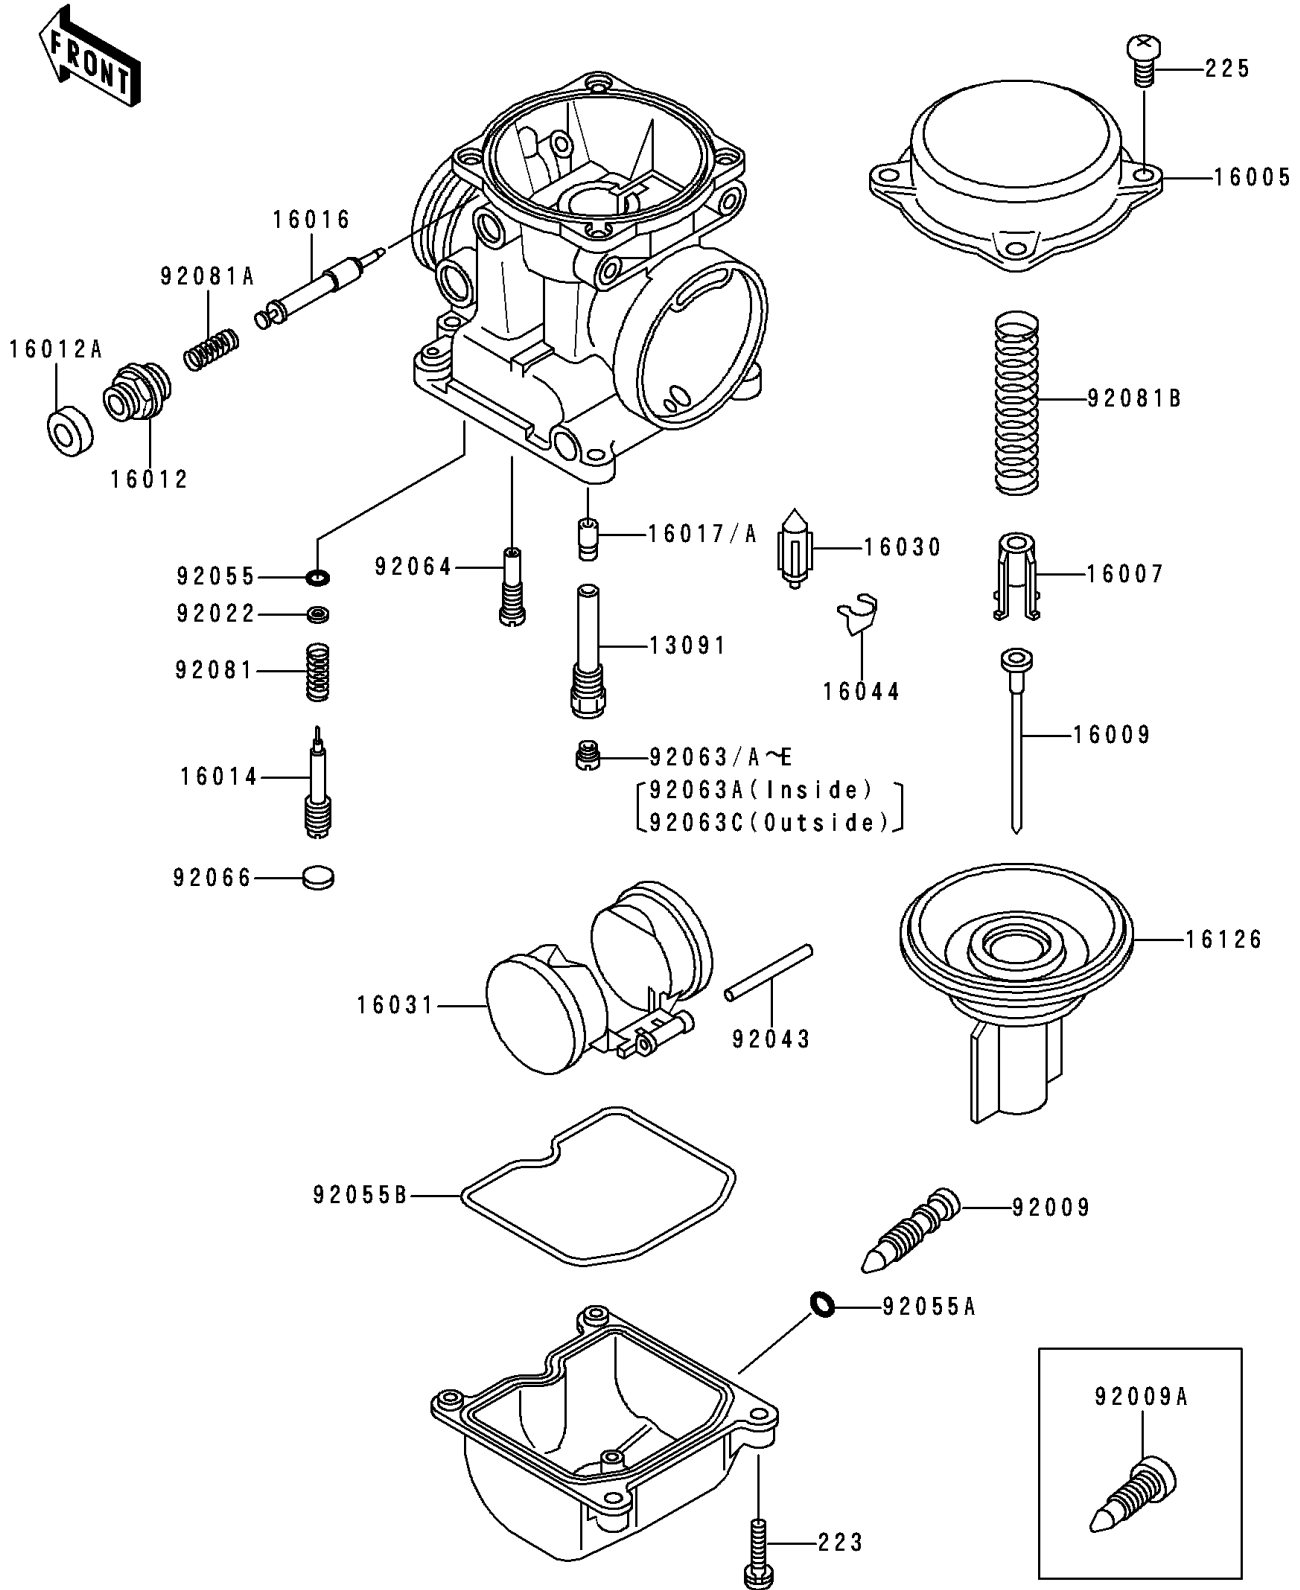

1990 Zephyr PARTS DIAGRAM

Carburetor Parts

E1612

1990 Zephyr PARTS LIST

Carburetor Parts

ITEM NAME	PART NUMBER	QUANTITY
SCREW-PAN-WS-CROS (Ref # 223)	223C0416	16
SCREW-PAN-WSP-CROS (Ref # 225)	225C0418	15
HOLDER,NEEDLE JET (Ref # 13091)	13091-1406	4
TOP-CHAMBER,MIXING (Ref # 16005)	16005-1056	4
SEAT-SPRING,THROTTLE VALVE (Ref # 16007)	16007-1120	4
NEEDLE-JET,N67J (Ref # 16009)	16009-1626	4
CAP-STARTER PLUNGER (Ref # 16012)	16012-1051	4
CAP-STARTER PLUNGER (Ref # 16012A)	16012-1052	4
SCREW-PILOT AIR (Ref # 16014)	16014-1054	4
PLUNGER,STARTER (Ref # 16016)	16016-1061	4
JET-NEEDLE (Ref # 16017A)	16017-1314	4
VALVE-FLOAT (Ref # 16030)	16030-1007	4
FLOAT (Ref # 16031)	16031-1056	4
CLAMP,FLOAT VALVE (Ref # 16044)	16044-007	4
VALVE,THROTTLE (Ref # 16126)	16126-1159	4
SCREW,DRAIN,M6X1.0 (Ref # 92009)	92009-1095	4
SCREW,DRAIN,M6X0.75 (Ref # 92009A)	92009-1551	4
WASHER,PLAIN (Ref # 92022)	92022-1003	4
PIN,FLOAT (Ref # 92043)	92043-1207	4
RING-O,PILOT ADJUST (Ref # 92055)	92055-1002	4
RING-O,DRAIN SCREW (Ref # 92055A)	92055-1053	4
RING-O,FLOAT CHAMBER (Ref # 92055B)	92055-1222	4
JET-MAIN,2ND,#105 (Ref # 92063)	92063-1009	4
JET-MAIN,#110 (Ref # 92063A)	92063-1114	2
JET-MAIN,#102 (Ref # 92063B)	92063-1115	4
JET-MAIN,#108 (Ref # 92063C)	92063-1116	2
JET-MAIN,#112 (Ref # 92063D)	92063-1117	4
JET-MAIN,#115 (Ref # 92063E)	92063-1118	4
JET-PILOT,#35 (Ref # 92064)	92064-1035	4

1990 Zephyr PARTS LIST

Carburetor Parts

ITEM NAME	PART NUMBER	QUANTITY
PLUG,PILOT AIR SCREW,6.9X2 (Ref # 92066)	92066-1051	4
SPRING,PILOT ADJUST SCREW (Ref # 92081)	92081-1002	4
SPRING,STARTER PLUNGER (Ref # 92081A)	92081-1761	4
SPRING,VACUUM VALVE (Ref # 92081B)	92081-1775	4