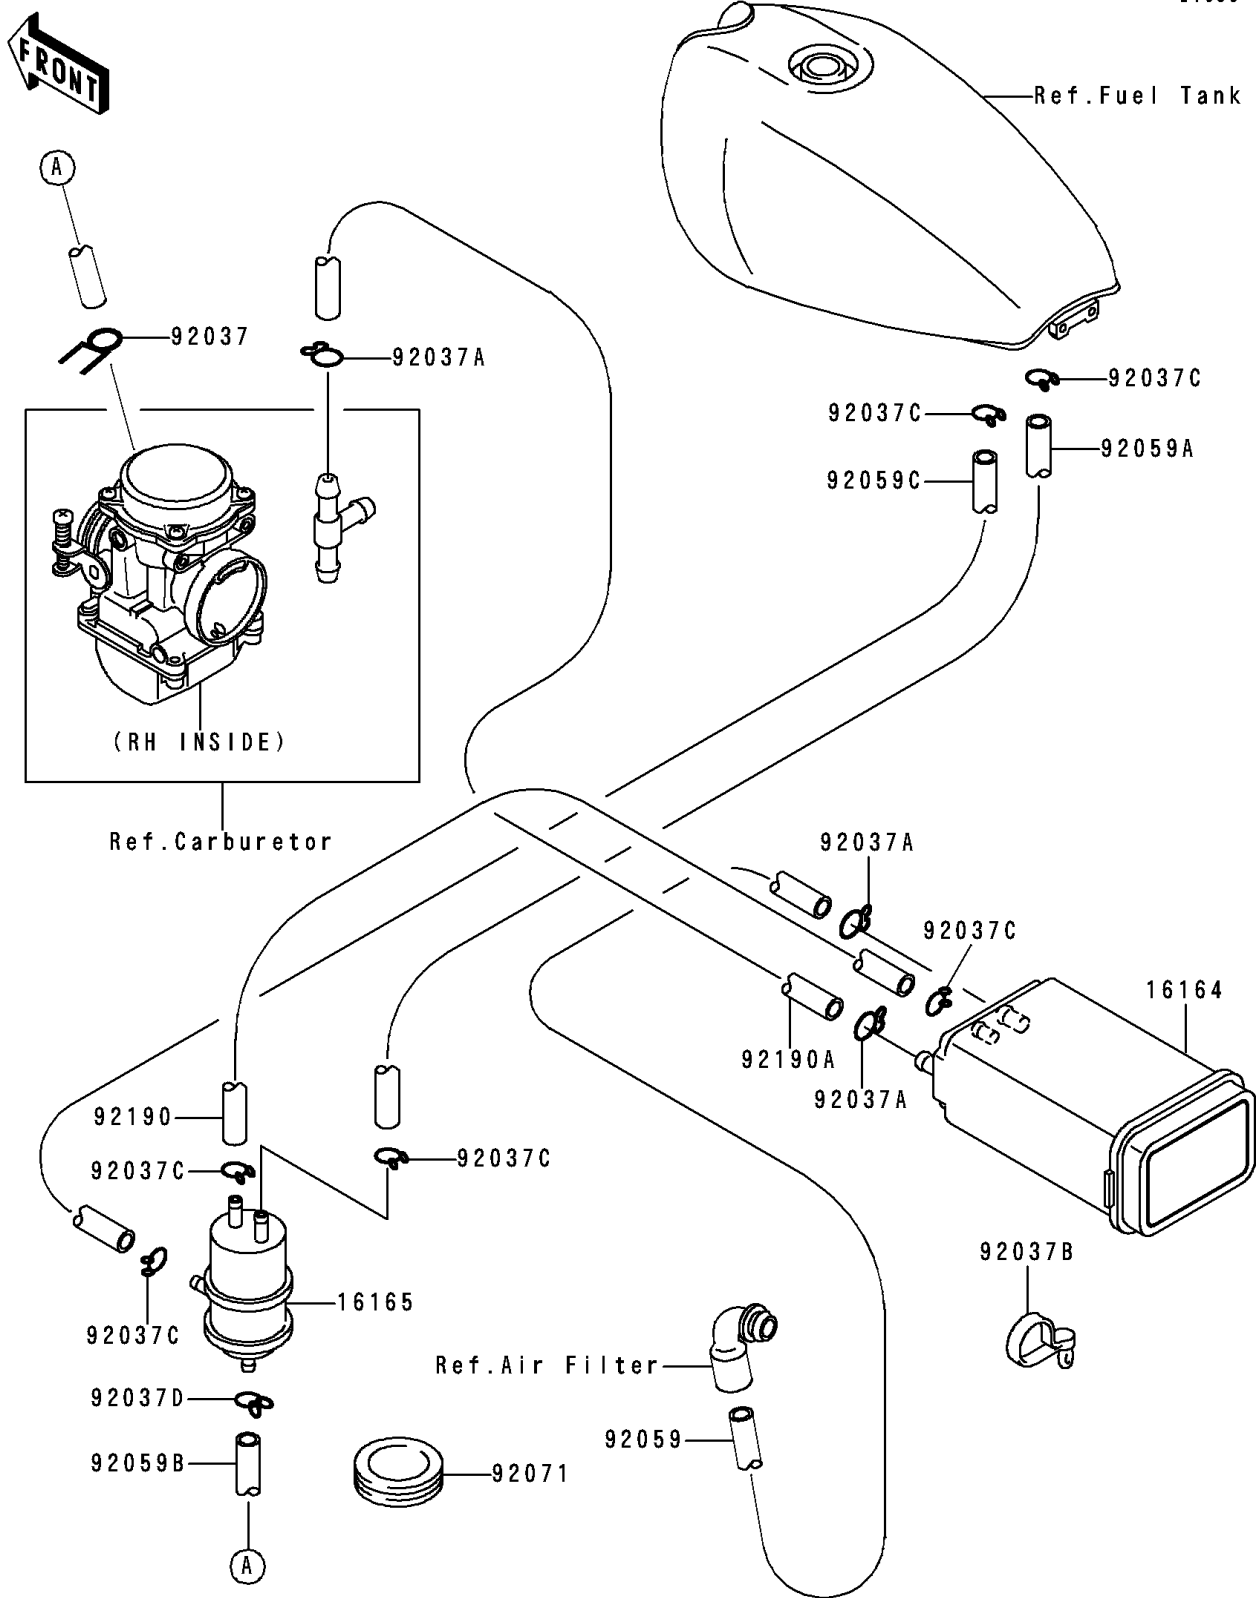

1990 Zephyr PARTS DIAGRAM

Canister

E1650

1990 Zephyr PARTS LIST

Canister

ITEM NAME	PART NUMBER	QUANTITY
CANISTER (Ref # 16164)	16164-1052	1
SEPARATOR (Ref # 16165)	16165-1001	1
CLAMP,TUBE (Ref # 92037)	92037-072	1
CLAMP,HOSE (Ref # 92037A)	92037-1104	3
CLAMP,HOSE (Ref # 92037B)	92037-1163	4
CLAMP,TUBE (Ref # 92037C)	92037-147	6
CLAMP (Ref # 92037D)	92037-1712	1
TUBE,7X12X950,GREEN (Ref # 92059)	92059-1582	1
TUBE,5X10X550,BLUE (Ref # 92059A)	92059-1589	1
TUBE,4X9X550,WHITE (Ref # 92059B)	92059-1760	1
TUBE,5X10X320,RED (Ref # 92059C)	92059-1857	1
GROMMET,FUEL TANK (Ref # 92071)	92071-1035	2
TUBE,BLUE (Ref # 92190)	92190-1147	1
TUBE,7X12X840,YELLOW (Ref # 92190A)	92190-1176	1