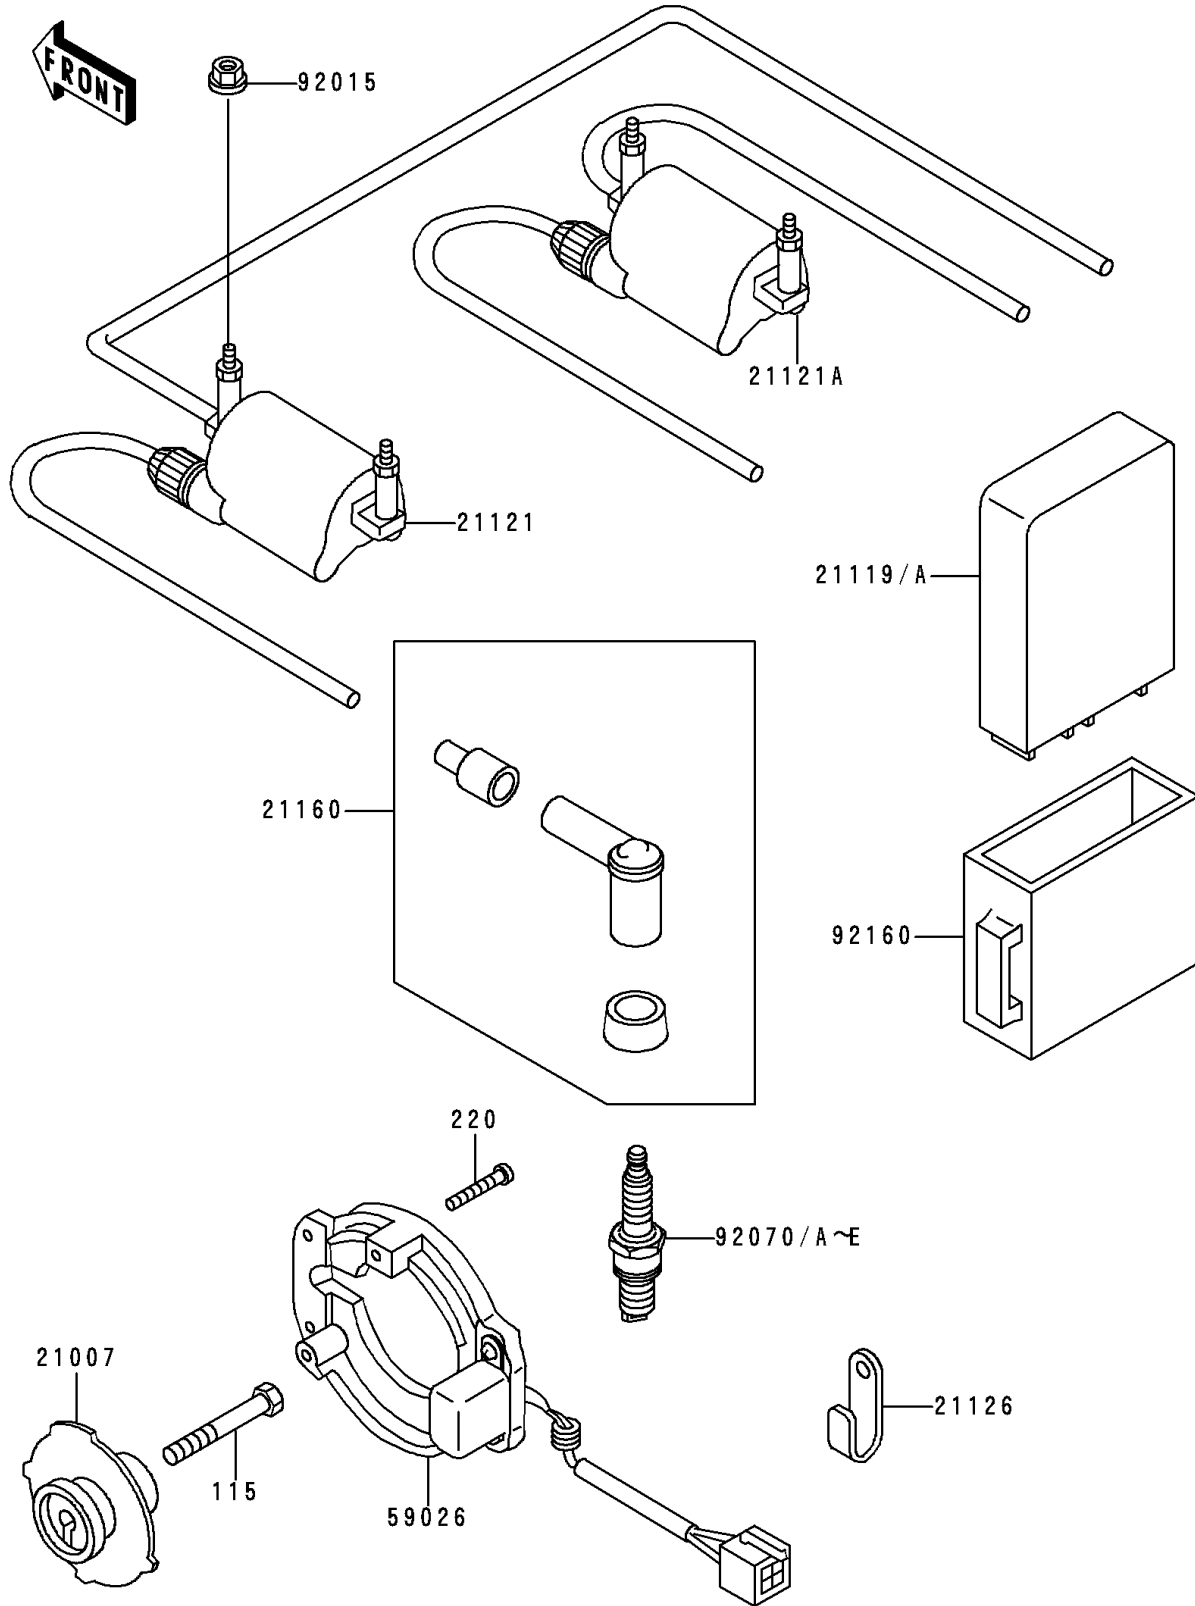

1990 Zephyr PARTS DIAGRAM

Ignition Coil

E1830

1990 Zephyr PARTS LIST

Ignition Coil

ITEM NAME	PART NUMBER	QUANTITY
BOLT-SMALL-UPSET (Ref # 115)	115G0845	1
SCREW-PAN-CROS,5X25 (Ref # 220)	220B0525	3
ROTOR,PULSING (Ref # 21007)	21007-1193	1
IGNITER (Ref # 21119)	21119-1277	1
COIL-IGNITION,#1 (Ref # 21121)	21121-1177	1
COIL-IGNITION,#2 (Ref # 21121A)	21121-1178	1
CLAMP,WIRING HARNESS (Ref # 21126)	21126-008	3
CAP-ASSY-PLUG (Ref # 21160)	21160-1085	4
COIL-PULSING (Ref # 59026)	59026-1108	1
NUT,FLANGED,6MM (Ref # 92015)	92015-1193	4
PLUG-SPARK,D8EA(NGK) (Ref # 92070)	92070-1011	4
PLUG-SPARK,X24ES-U(ND) (Ref # 92070A)		4
PLUG-SPARK,D9EA(NGK) (Ref # 92070B)	92070-1034	4
PLUG-SPARK,X27ES-U(ND) (Ref # 92070C)		4
DAMPER,IGNITER (Ref # 92160)	92160-1181	1