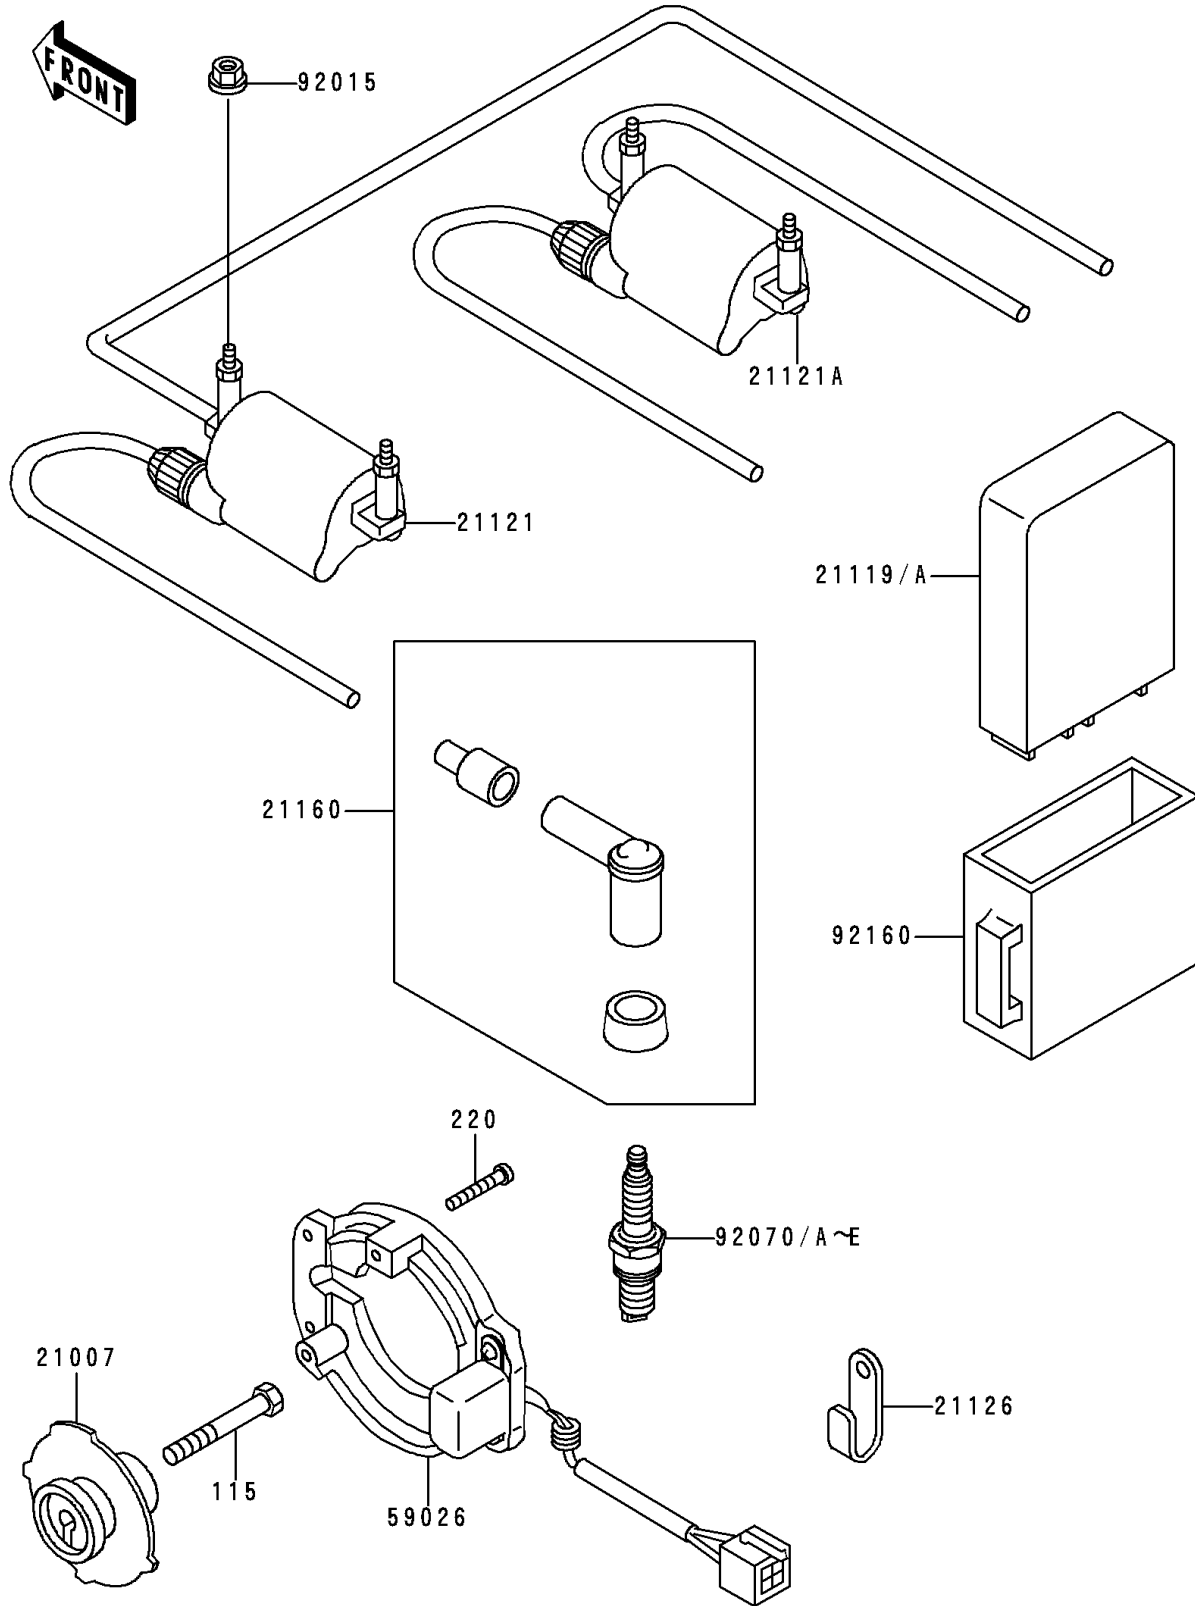

# 1992 Zephyr PARTS DIAGRAM

Ignition Coil

E1830

## 1992 Zephyr PARTS LIST

### Ignition Coil

ITEM NAME	PART NUMBER	QUANTITY
BOLT-SMALL-UPSET (Ref # 115)	115G0845	1
SCREW-PAN-CROS,5X25 (Ref # 220)	220B0525	3
ROTOR,PULSING (Ref # 21007)	21007-1193	1
IGNITER (Ref # 21119A)	21119-1313	1
COIL-IGNITION,#1&#4 (Ref # 21121)	21121-1177	1
COIL-IGNITION,#2&#3 (Ref # 21121A)	21121-1178	1
CLAMP,WIRING HARNESS (Ref # 21126)	21126-008	3
CAP-ASSY-PLUG (Ref # 21160)	21160-1085	4
COIL-PULSING (Ref # 59026)	59026-1108	1
NUT,FLANGED,6MM (Ref # 92015)	92015-1193	4
PLUG-SPARK,X27ESR-U(ND) (Ref # 92070D)		4
PLUG-SPARK,DR9EA(NGK) (Ref # 92070E)	92070-1189	4
DAMPER,IGNITER (Ref # 92160)	92160-1181	1