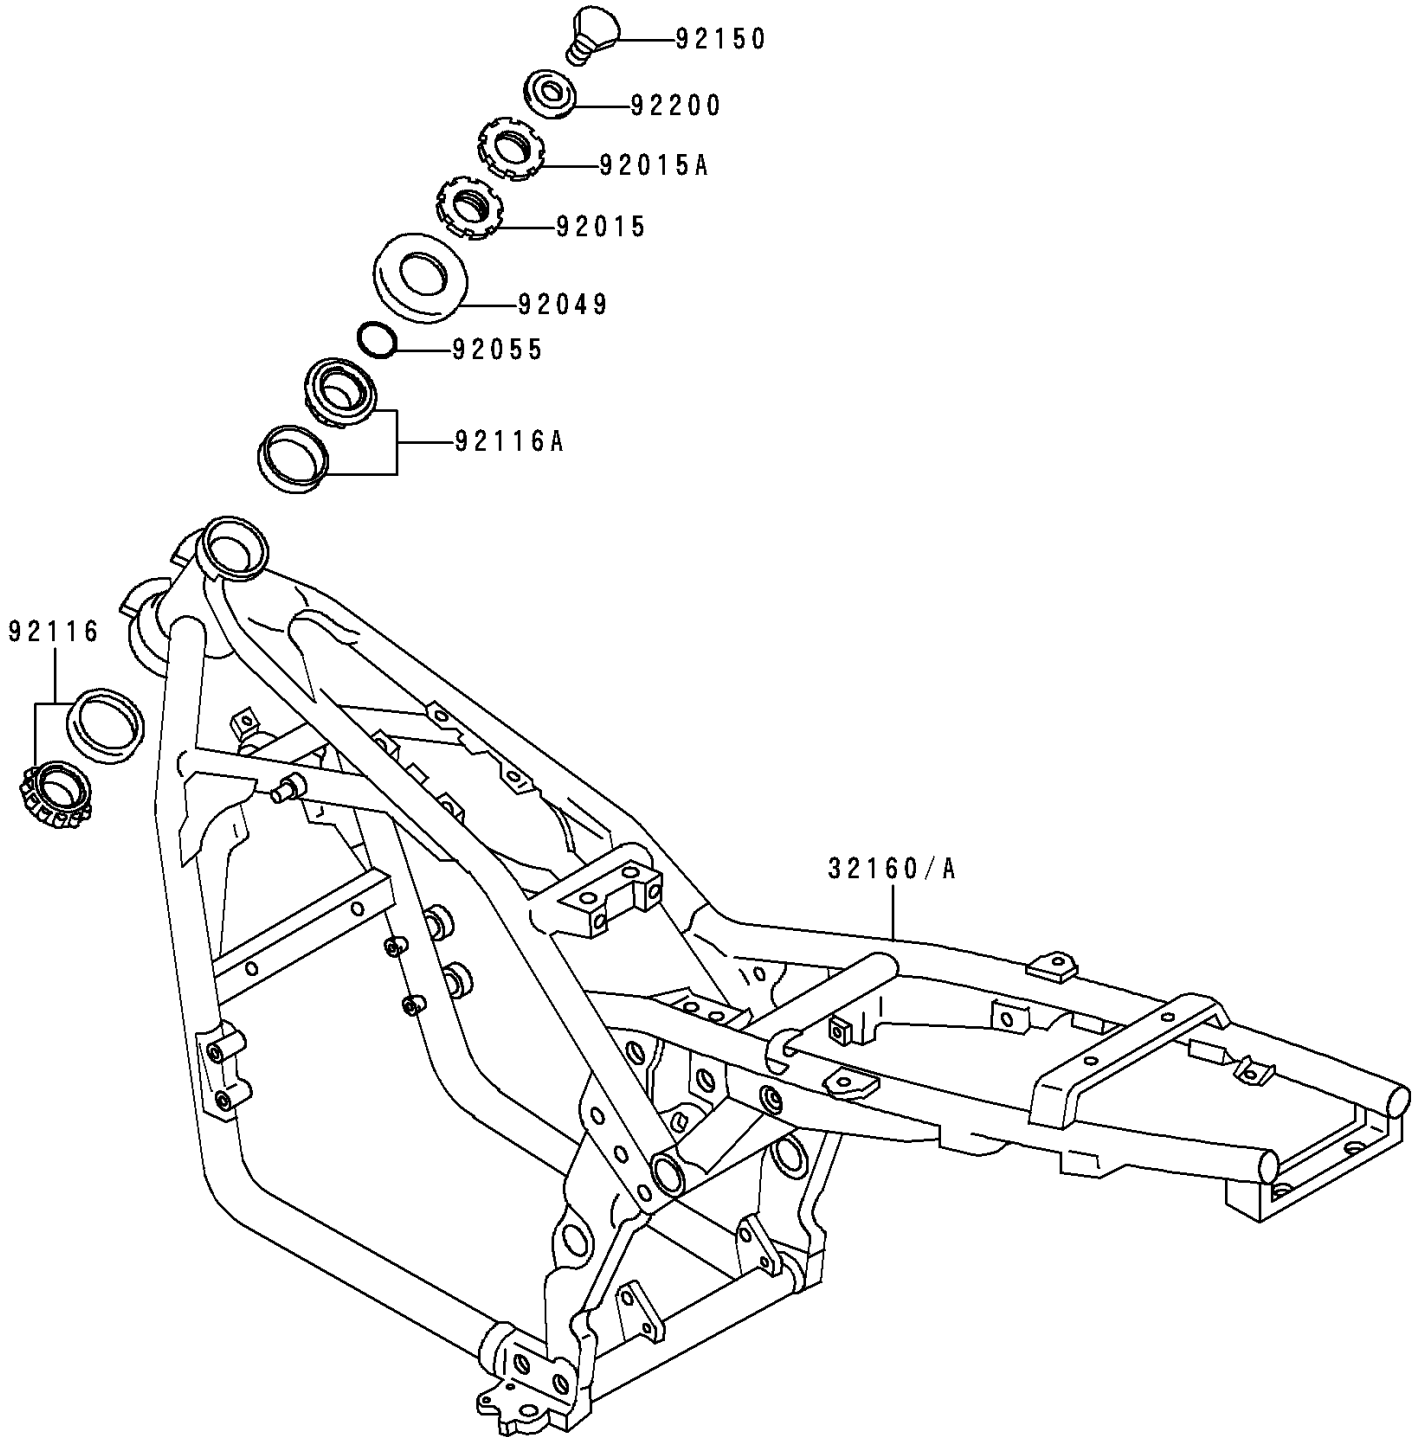

1990 Zephyr PARTS DIAGRAM

Frame

F2120

1990 Zephyr PARTS LIST

Frame

ITEM NAME	PART NUMBER	QUANTITY
FRAME-COMP,C.GRAY (Ref # 32160)	32160-1140-EZ	1
NUT,25MM (Ref # 92015)	92015-1803	1
NUT,25MM (Ref # 92015A)	92015-1810	1
SEAL-OIL,STEERING STEM (Ref # 92049)	92049-1214	1
RING-O,ID=24.5 (Ref # 92055)	92055-1459	1
BEARING-ROLLER,HR320/28XJ (Ref # 92116)	92116-1009	1
BEARING-ROLLER,HI-CAP32005JR-1 (Ref # 92116A)	92116-1056	1
BOLT,14X25 (Ref # 92150)	92150-1672	1
WASHER (Ref # 92200)	92200-1140	1