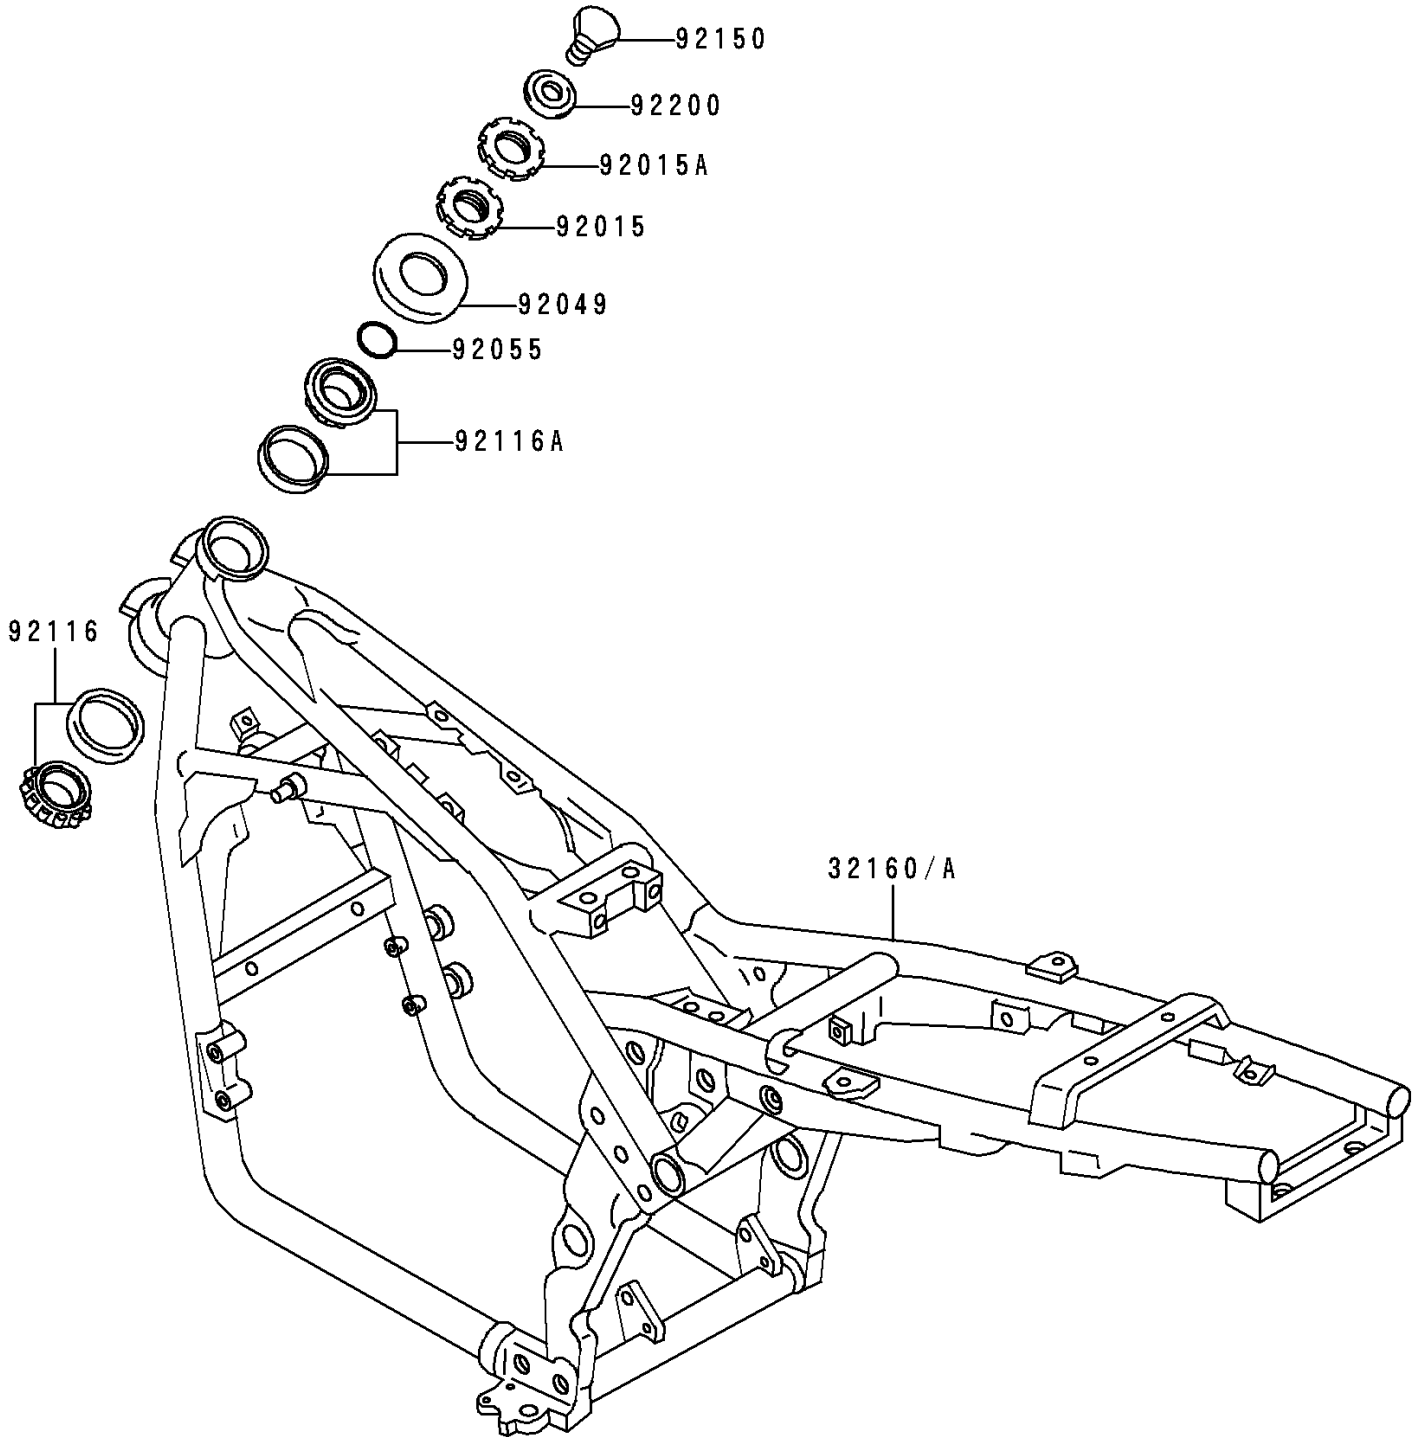

1991 Zephyr PARTS DIAGRAM

Frame

F2120

1991 Zephyr PARTS LIST

Frame

ITEM NAME	PART NUMBER	QUANTITY
FRAME-COMP,C.GRAY (Ref # 32160A)	32160-1173-EZ	1
NUT,25MM (Ref # 92015)	92015-1803	1
NUT,25MM (Ref # 92015A)	92015-1810	1
SEAL-OIL,STEERING STEM (Ref # 92049)	92049-1214	1
RING-O,ID=24.5 (Ref # 92055)	92055-1459	1
BEARING-ROLLER,HR320/28XJ (Ref # 92116)	92116-1009	1
BEARING-ROLLER,HI-CAP32005JR-1 (Ref # 92116A)	92116-1056	1
BOLT,14X25 (Ref # 92150)	92150-1672	1
WASHER (Ref # 92200)	92200-1140	1