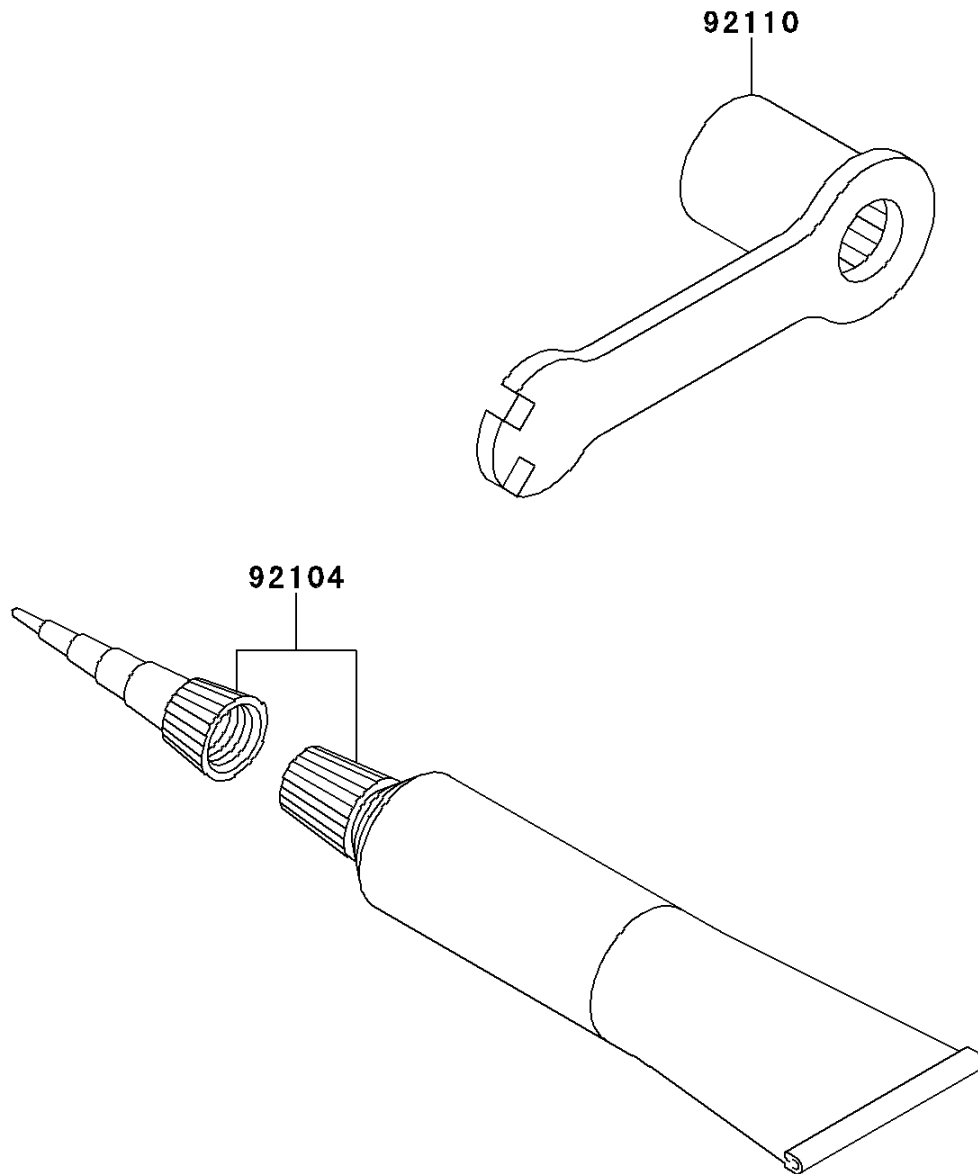

# 2013 KX™ 85 PARTS DIAGRAM

Owner's Tools

F2810

## 2013 KX™ 85 PARTS LIST

### Owner's Tools

ITEM NAME	PART NUMBER	QUANTITY
GASKET-LIQUID,TB1105B,SILVER (Ref # 92104)	92104-002	1
TOOL-WRENCH,BOX,21MM&SPOKE (Ref # 92110)	92110-1119	1