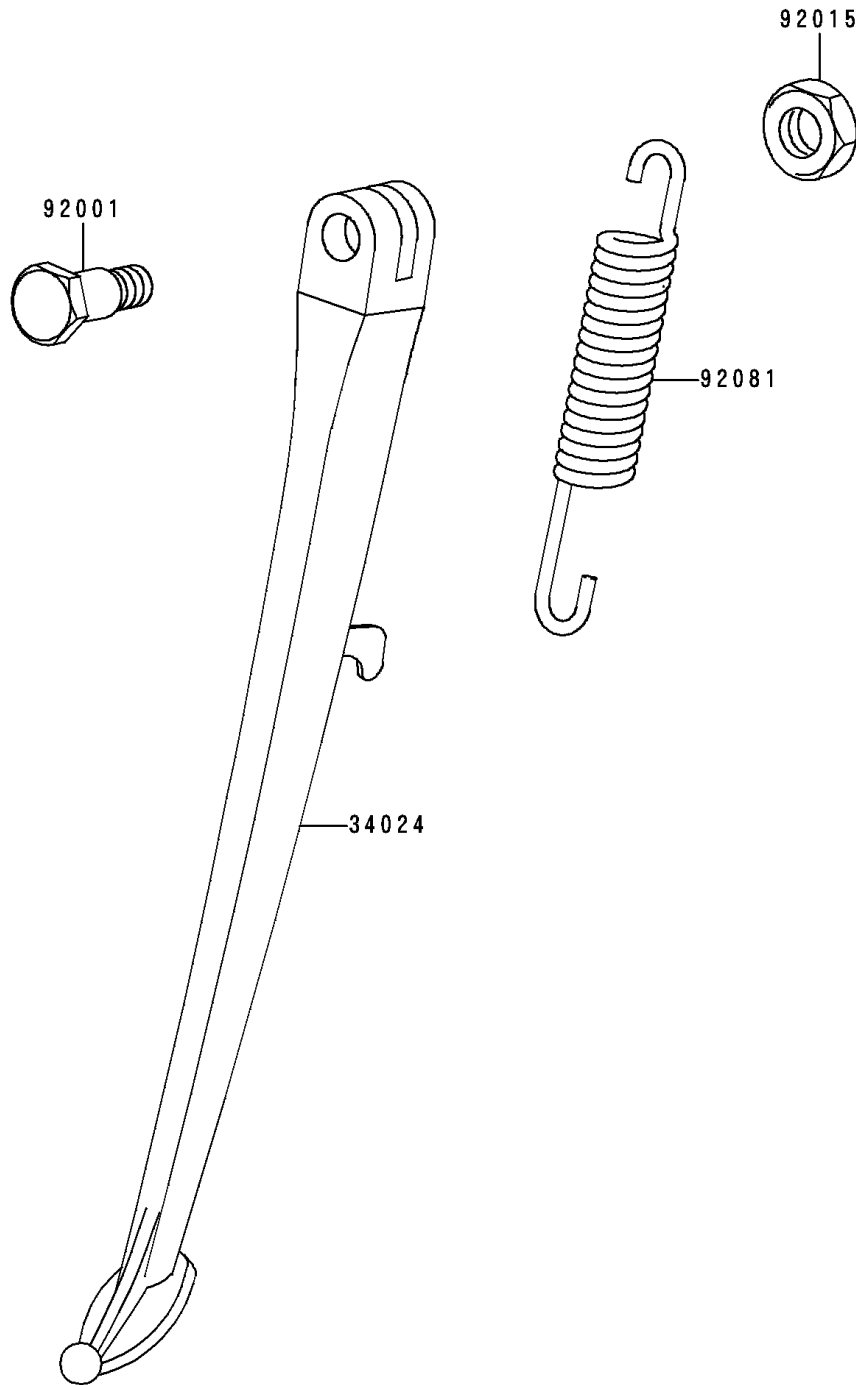

1990 Zephyr PARTS DIAGRAM

Stand

F2190

1990 Zephyr PARTS LIST

Stand

ITEM NAME	PART NUMBER	QUANTITY
STAND-SIDE,C.GRAY (Ref # 34024)	34024-1265-EZ	1
BOLT,SIDE STAND (Ref # 92001)	92001-1788	1
NUT,LOCK,10MM,BLACK (Ref # 92015)	92015-1188	1
SPRING,SIDE STAND (Ref # 92081)	92081-1727	1