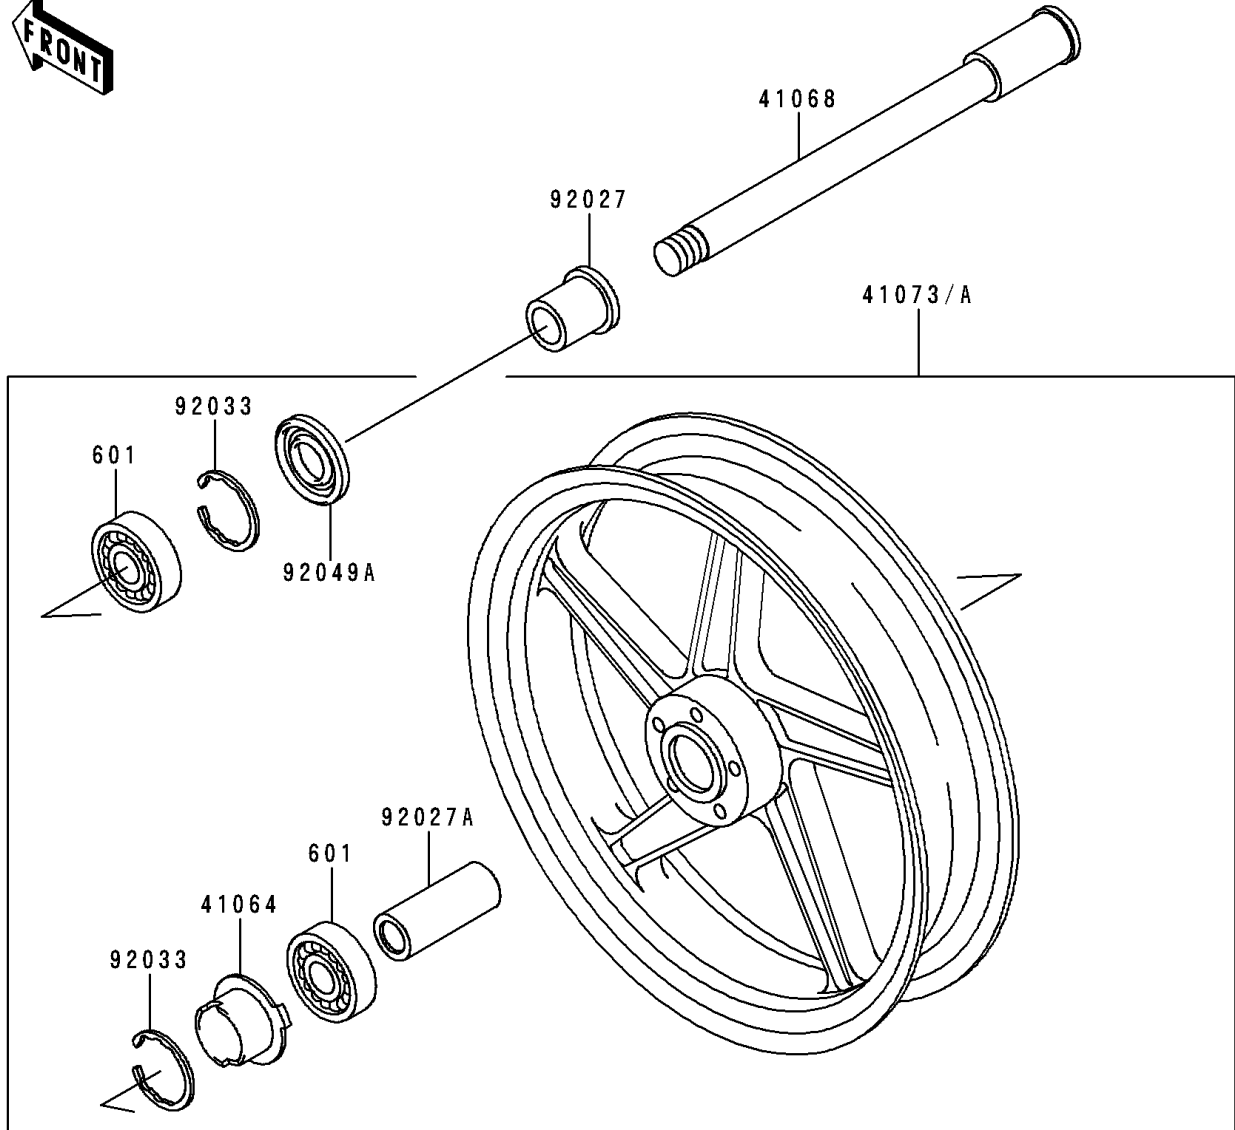

1991 Zephyr PARTS DIAGRAM

Front Hub

F2230

1991 Zephyr PARTS LIST

Front Hub

ITEM NAME	PART NUMBER	QUANTITY
BEARING-BALL,#6302UG (Ref # 601)	601B6302UG	2
GEAR-METER SCREW,24T (Ref # 41060)	41060-1025	1
GEAR-METER SCREW,9T (Ref # 41060A)	41060-1035	1
WASHER,5.1X9X0.4 (Ref # 41063)	41063-001	2
RECEIVER-SPEEDOMETER (Ref # 41064)	41064-1006	1
AXLE,FR (Ref # 41068)	41068-1164	1
WHEEL-ASSY,FR,C.GRAY+CLEAR (Ref # 41073A)	41073-1491-JD	1
CASE-ASSY-METER GEAR (Ref # 41078)	41078-1057	1
PIN,SPRING (Ref # 41082)	41082-001	1
COLLAR,L=30 (Ref # 92027)	92027-1225	1
COLLAR,L=71 (Ref # 92027A)	92027-1725	1
COLLAR,FR AXLE,L=36.5 (Ref # 92027B)	92027-1726	1
RING-SNAP,42MM (Ref # 92033)	92033-1041	2
SEAL-OIL,BJN30427-C3 (Ref # 92049)	92049-1057	1
SEAL-OIL,BJN22425 (Ref # 92049A)	92049-1058	1
BUSHING-METER GEAR (Ref # 92087)	92087-1002	1