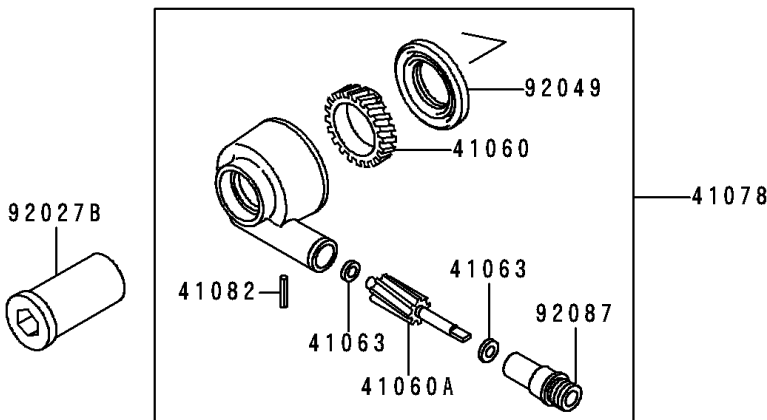

1991 Zephyr PARTS DIAGRAM

Front Hub

F2230

1991 Zephyr PARTS LIST

Front Hub

ITEM NAME	PART NUMBER	QUANTITY
BEARING-BALL,#6302UG (Ref # 601)	601B6302UG	2
GEAR-METER SCREW,24T (Ref # 41060)	41060-1025	1
GEAR-METER SCREW,9T (Ref # 41060A)	41060-1035	1
WASHER,5.1X9X0.4 (Ref # 41063)	41063-001	2
RECEIVER-SPEEDOMETER (Ref # 41064)	41064-1006	1
AXLE,FR (Ref # 41068)	41068-1164	1
WHEEL-ASSY,FR,C.GRAY+CLEAR (Ref # 41073A)	41073-1491-JD	1
CASE-ASSY-METER GEAR (Ref # 41078)	41078-1057	1
PIN,SPRING (Ref # 41082)	41082-001	1
COLLAR,L=30 (Ref # 92027)	92027-1225	1
COLLAR,L=71 (Ref # 92027A)	92027-1725	1
COLLAR,FR AXLE,L=36.5 (Ref # 92027B)	92027-1726	1
RING-SNAP,42MM (Ref # 92033)	92033-1041	2
SEAL-OIL,BJN30427-C3 (Ref # 92049)	92049-1057	1
SEAL-OIL,BJN22425 (Ref # 92049A)	92049-1058	1
BUSHING-METER GEAR (Ref # 92087)	92087-1002	1