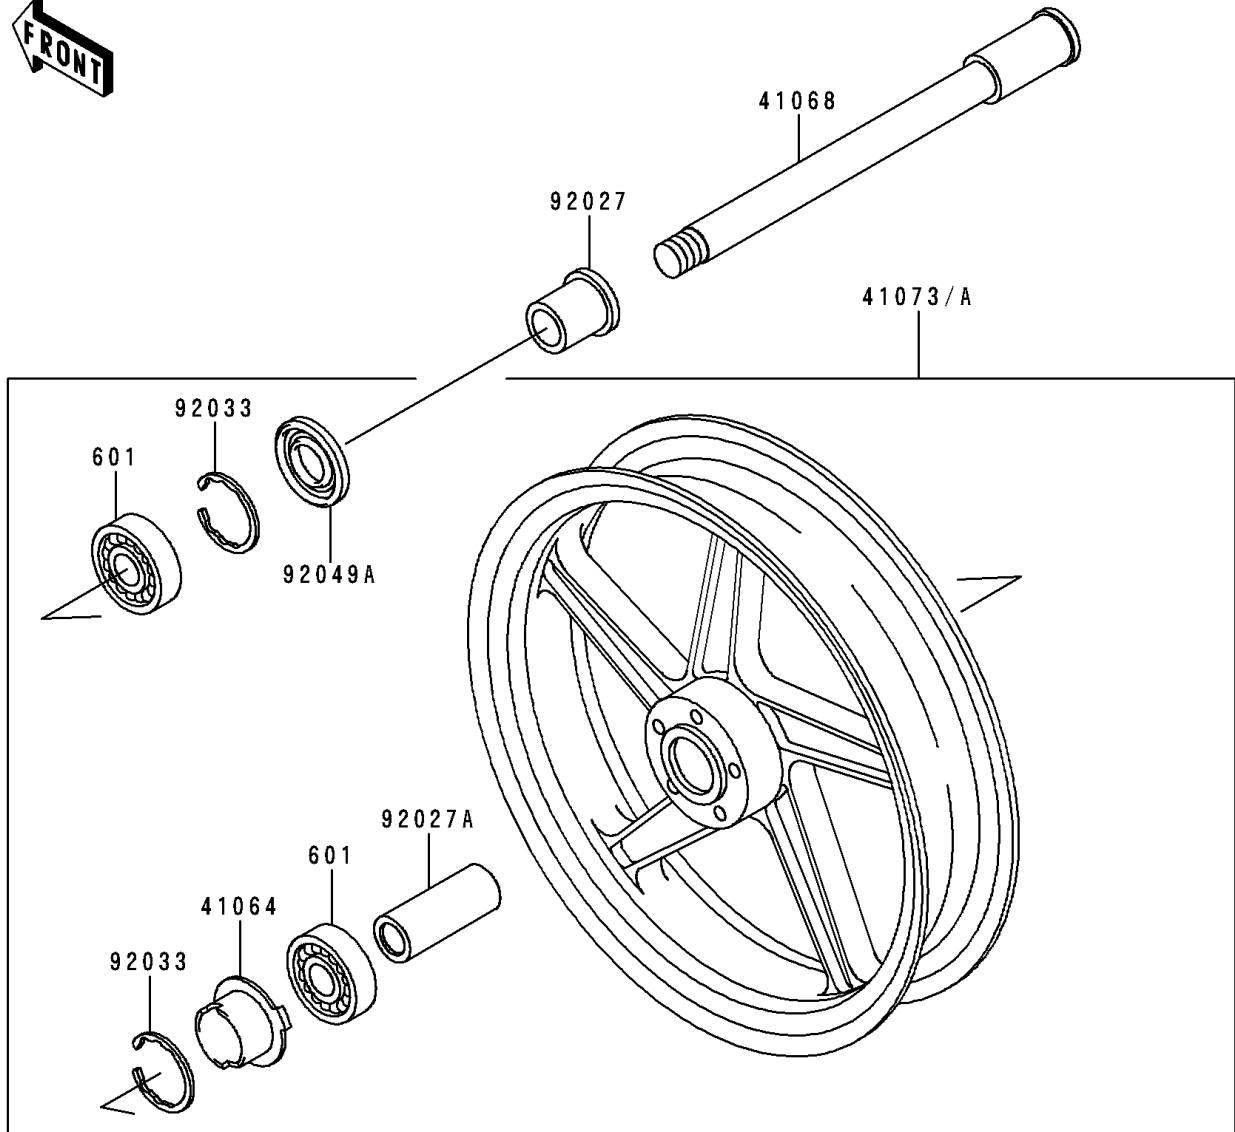

1991 Zephyr PARTS DIAGRAM

Front Hub

F2230

1991 Zephyr PARTS LIST

Front Hub

ITEM NAME	PART NUMBER	QUANTITY
BEARING-BALL,#6302UG (Ref # 601)	601B6302UG	2
GEAR-METER SCREW,24T (Ref # 41060)	41060-1025	1
GEAR-METER SCREW,9T (Ref # 41060A)	41060-1035	1
WASHER,5.1X9X0.4 (Ref # 41063)	41063-001	2
RECEIVER-SPEEDOMETER (Ref # 41064)	41064-1006	1
AXLE,FR (Ref # 41068)	41068-1164	1
WHEEL-ASSY,FR,C.GRAY+CLEAR (Ref # 41073A)	41073-1491-JD	1
CASE-ASSY-METER GEAR (Ref # 41078)	41078-1057	1
PIN,SPRING (Ref # 41082)	41082-001	1
COLLAR,L=30 (Ref # 92027)	92027-1225	1
COLLAR,L=71 (Ref # 92027A)	92027-1725	1
COLLAR,FR AXLE,L=36.5 (Ref # 92027B)	92027-1726	1
RING-SNAP,42MM (Ref # 92033)	92033-1041	2
SEAL-OIL,BJN30427-C3 (Ref # 92049)	92049-1057	1
SEAL-OIL,BJN22425 (Ref # 92049A)	92049-1058	1
BUSHING-METER GEAR (Ref # 92087)	92087-1002	1