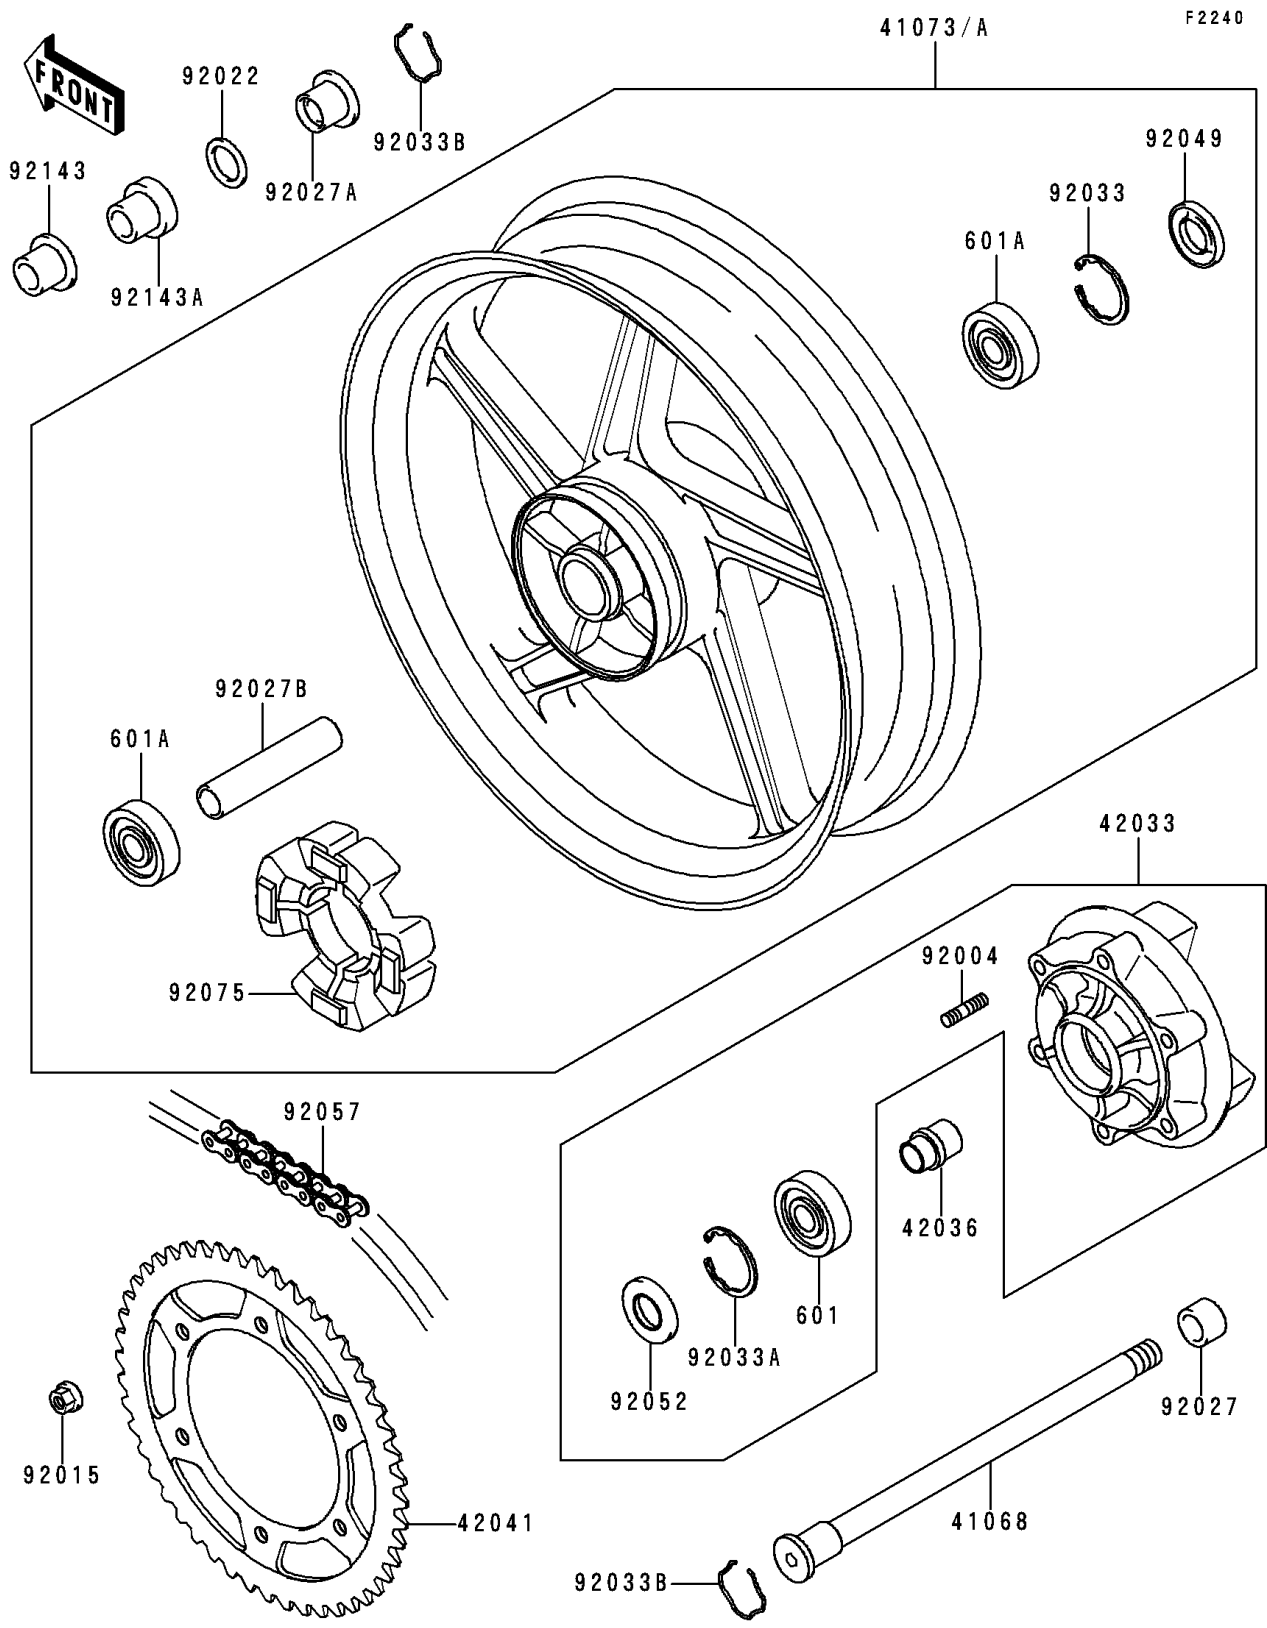

# 1992 Zephyr PARTS DIAGRAM

Rear Hub

# 1992 Zephyr PARTS LIST

## Rear Hub

ITEM NAME	PART NUMBER	QUANTITY
BEARING-BALL,#6205G (Ref # 601)	601B6205G	1
BEARING-BALL,#6303ZZC3 (Ref # 601A)	601B6303ZZ	2
AXLE,RR (Ref # 41068)	41068-1292	1
WHEEL-ASSY,RR,C.GRAY+CLEAR (Ref # 41073A)	41073-1492-JD	1
COUPLING-ASSY,RR HUB (Ref # 42033)	42033-1114	1
SLEEVE,RR HUB,L=26 (Ref # 42036)	42036-1149	1
SPROCKET-HUB,41T (Ref # 42041)	42041-1354	1
STUD,10X24 (Ref # 92004)	92004-1146	6
NUT,10MM (Ref # 92015)	92015-1720	6
WASHER,23X32X2.3 (Ref # 92022)	92022-1618	1
COLLAR,L=21 (Ref # 92027)	92027-1661	1
COLLAR,RR AXLE,L=28 (Ref # 92027A)	92027-1810	1
COLLAR,L=106 (Ref # 92027B)	92027-1876	1
RING-SNAP,47MM (Ref # 92033)	92033-1042	1
RING-SNAP,52MM (Ref # 92033A)	92033-1043	1
RING-SNAP,RR AXLE (Ref # 92033B)	92033-1156	2
SEAL-OIL,BJN28475 (Ref # 92049)	92049-1056	1
SEAL-OIL,TWC35527 (Ref # 92052)	92052-006	1
CHAIN,DRIVE,EK520MV-O2X108L (Ref # 92057)	92057-1324	1
DAMPER,SHOCK,RR HUB (Ref # 92075)	92075-1687	1
COLLAR,RR AXLE,L=26 (Ref # 92143)	92143-1210	1
COLLAR,SPROCKT (Ref # 92143A)	92143-1348	1