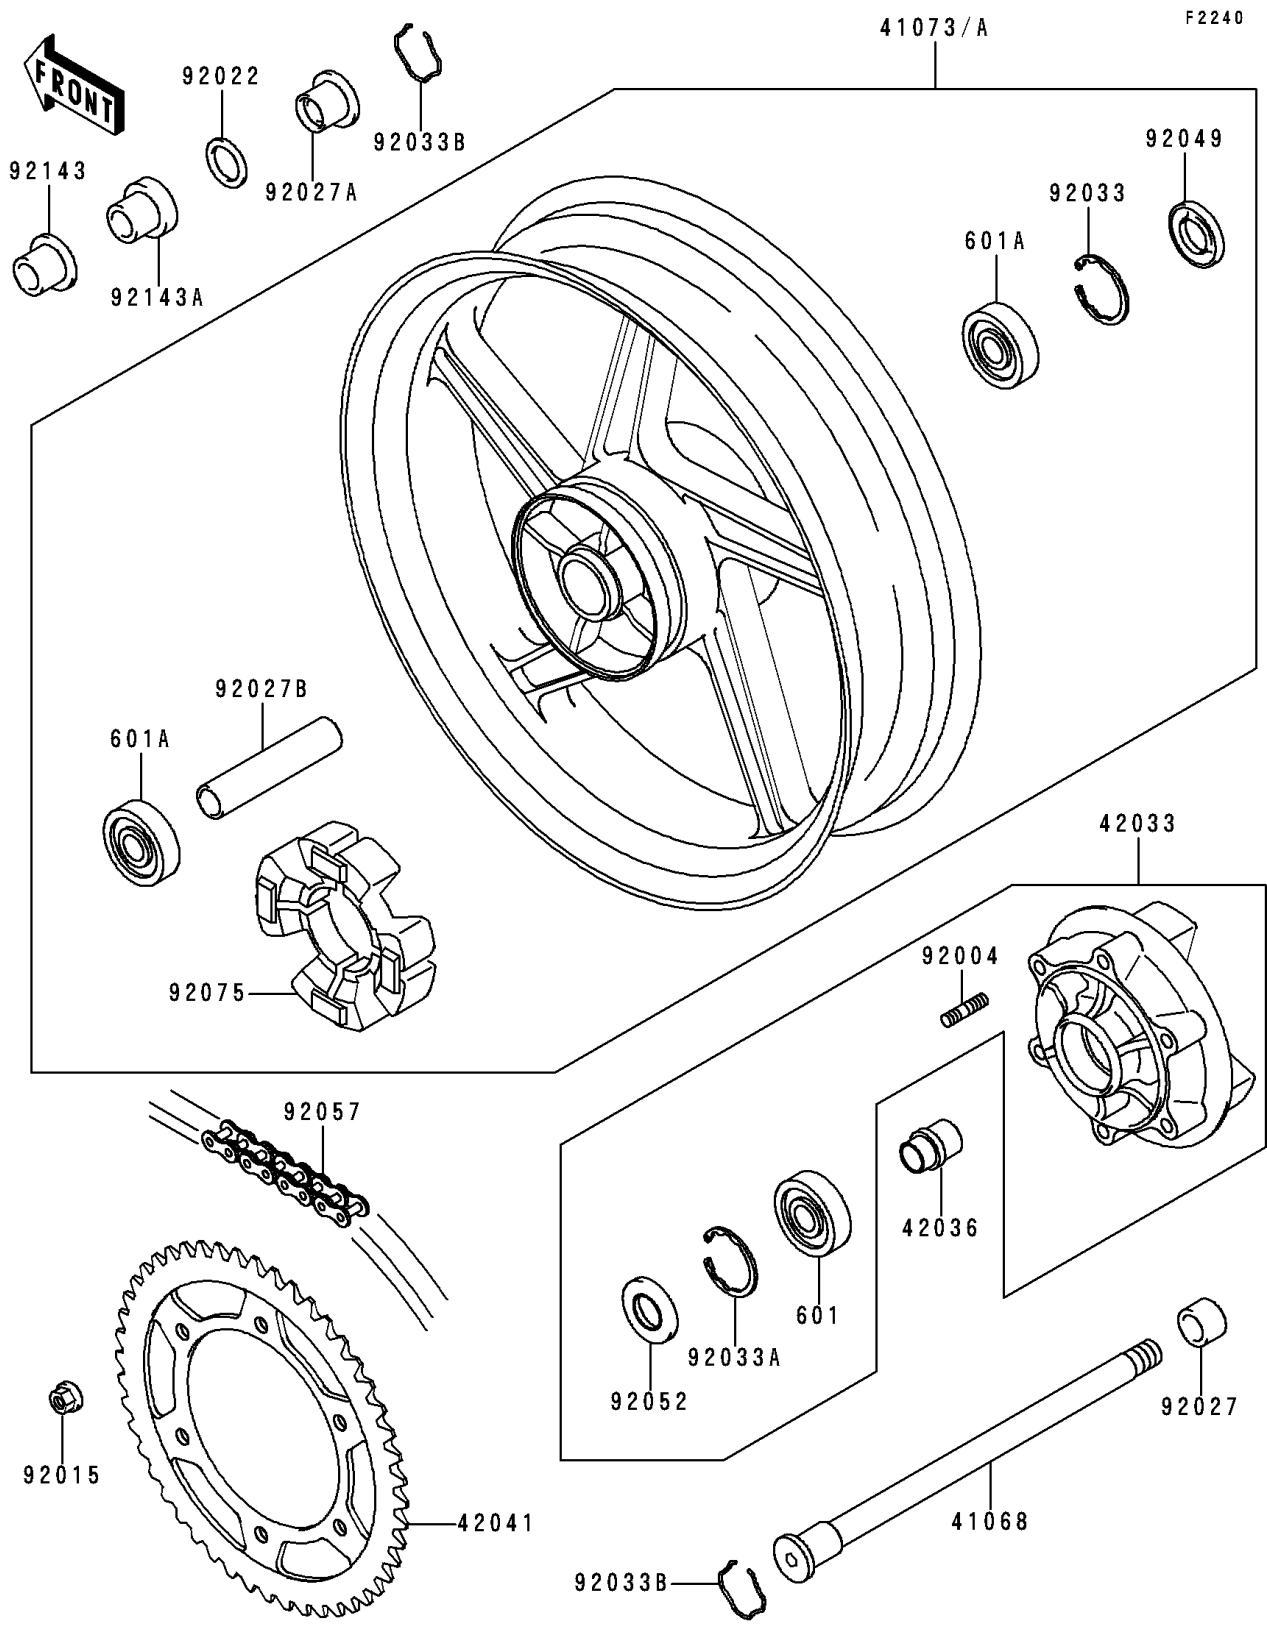

1993 Zephyr PARTS DIAGRAM

Rear Hub

1993 Zephyr PARTS LIST

Rear Hub

ITEM NAME	PART NUMBER	QUANTITY
BEARING-BALL,#6205G (Ref # 601)	601B6205G	1
BEARING-BALL,#6303ZZC3 (Ref # 601A)	601B6303ZZ	2
AXLE,RR (Ref # 41068)	41068-1292	1
WHEEL-ASSY,RR,C.GRAY+CLEAR (Ref # 41073A)	41073-1492-JD	1
COUPLING-ASSY,RR HUB (Ref # 42033)	42033-1114	1
SLEEVE,RR HUB,L=26 (Ref # 42036)	42036-1149	1
SPROCKET-HUB,41T (Ref # 42041)	42041-1354	1
STUD,10X24 (Ref # 92004)	92004-1146	6
NUT,10MM (Ref # 92015)	92015-1720	6
WASHER,23X32X2.3 (Ref # 92022)	92022-1618	1
COLLAR,L=21 (Ref # 92027)	92027-1661	1
COLLAR,RR AXLE,L=28 (Ref # 92027A)	92027-1810	1
COLLAR,L=106 (Ref # 92027B)	92027-1876	1
RING-SNAP,47MM (Ref # 92033)	92033-1042	1
RING-SNAP,52MM (Ref # 92033A)	92033-1043	1
RING-SNAP,RR AXLE (Ref # 92033B)	92033-1156	2
SEAL-OIL,BJN28475 (Ref # 92049)	92049-1056	1
SEAL-OIL,TWC35527 (Ref # 92052)	92052-006	1
CHAIN,DRIVE,EK520MV-O2X108L (Ref # 92057)	92057-1324	1
DAMPER,SHOCK,RR HUB (Ref # 92075)	92075-1687	1
COLLAR,RR AXLE,L=26 (Ref # 92143)	92143-1210	1
COLLAR,SPROCKT (Ref # 92143A)	92143-1348	1