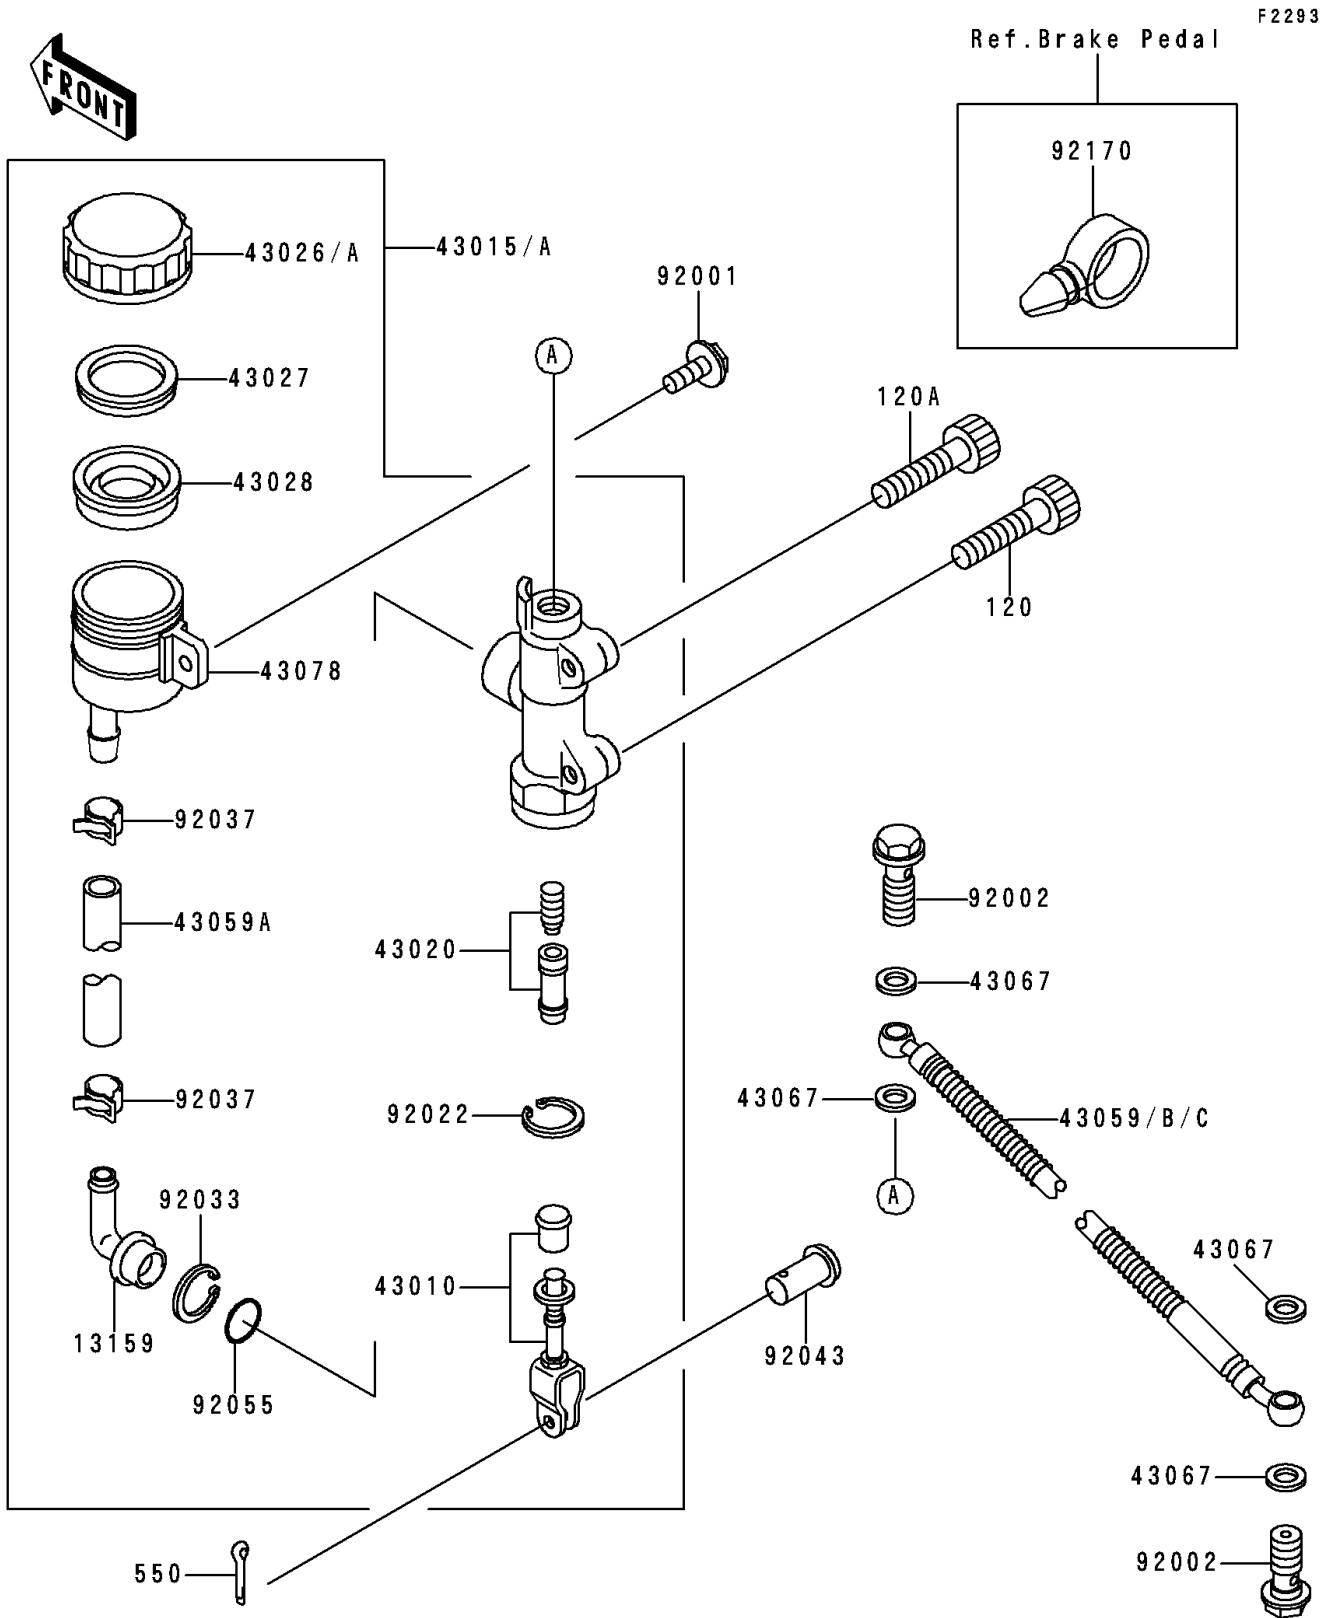

1991 Zephyr PARTS DIAGRAM

Rear Master Cylinder

1991 Zephyr PARTS LIST

Rear Master Cylinder

ITEM NAME	PART NUMBER	QUANTITY
BOLT-SOCKET,8X35,BLACK (Ref # 120)	120S0835	1
BOLT-SOCKET,8X40,BLACK (Ref # 120A)	120S0840	1
PIN-COTTER,2.0X15 (Ref # 550)	550D2015	1
CONNECTOR,RR MASTER CYLINDER (Ref # 13159)	13159-1052	1
ROD-ASSY-BRAKE (Ref # 43010)	43010-1055	1
CYLINDER-ASSY-MASTER,RR (Ref # 43015)	43015-1405	1
PISTON-COMP-BRAKE (Ref # 43020)	43020-1073	1
CAP-BRAKE (Ref # 43026A)	43026-1054	1
PLATE-DIAPHRAGM (Ref # 43027)	43027-1051	1
DIAPHRAGM,MASTER CYLINDER (Ref # 43028)	43028-1057	1
HOSE-BRAKE,RR MASTER CYLINDER (Ref # 43059A)	43059-1566	1
HOSE-BRAKE,RR (Ref # 43059B)	43059-1615	1
WASHER,10.5X15X1.5 (Ref # 43067)	43067-001	4
RESERVOIR,RR MASTER CYLINDER (Ref # 43078)	43078-1082	1
BOLT,W/P,6X16 (Ref # 92001)	92001-1860	1
BOLT,OIL,L=23 (Ref # 92002)	92002-1888	2
WASHER,CIRCRIP (Ref # 92022)	92022-1601	1
RING-SNAP,20.5MM (Ref # 92033)	92033-1186	1
CLAMP,BRAKE HOSE (Ref # 92037)	92037-1547	2
PIN,8X27.5 (Ref # 92043)	92043-1435	1
RING-O,MASTER CYLINDER (Ref # 92055)	92055-1251	1
CLAMP,HOSE (Ref # 92170)	92170-1067	1