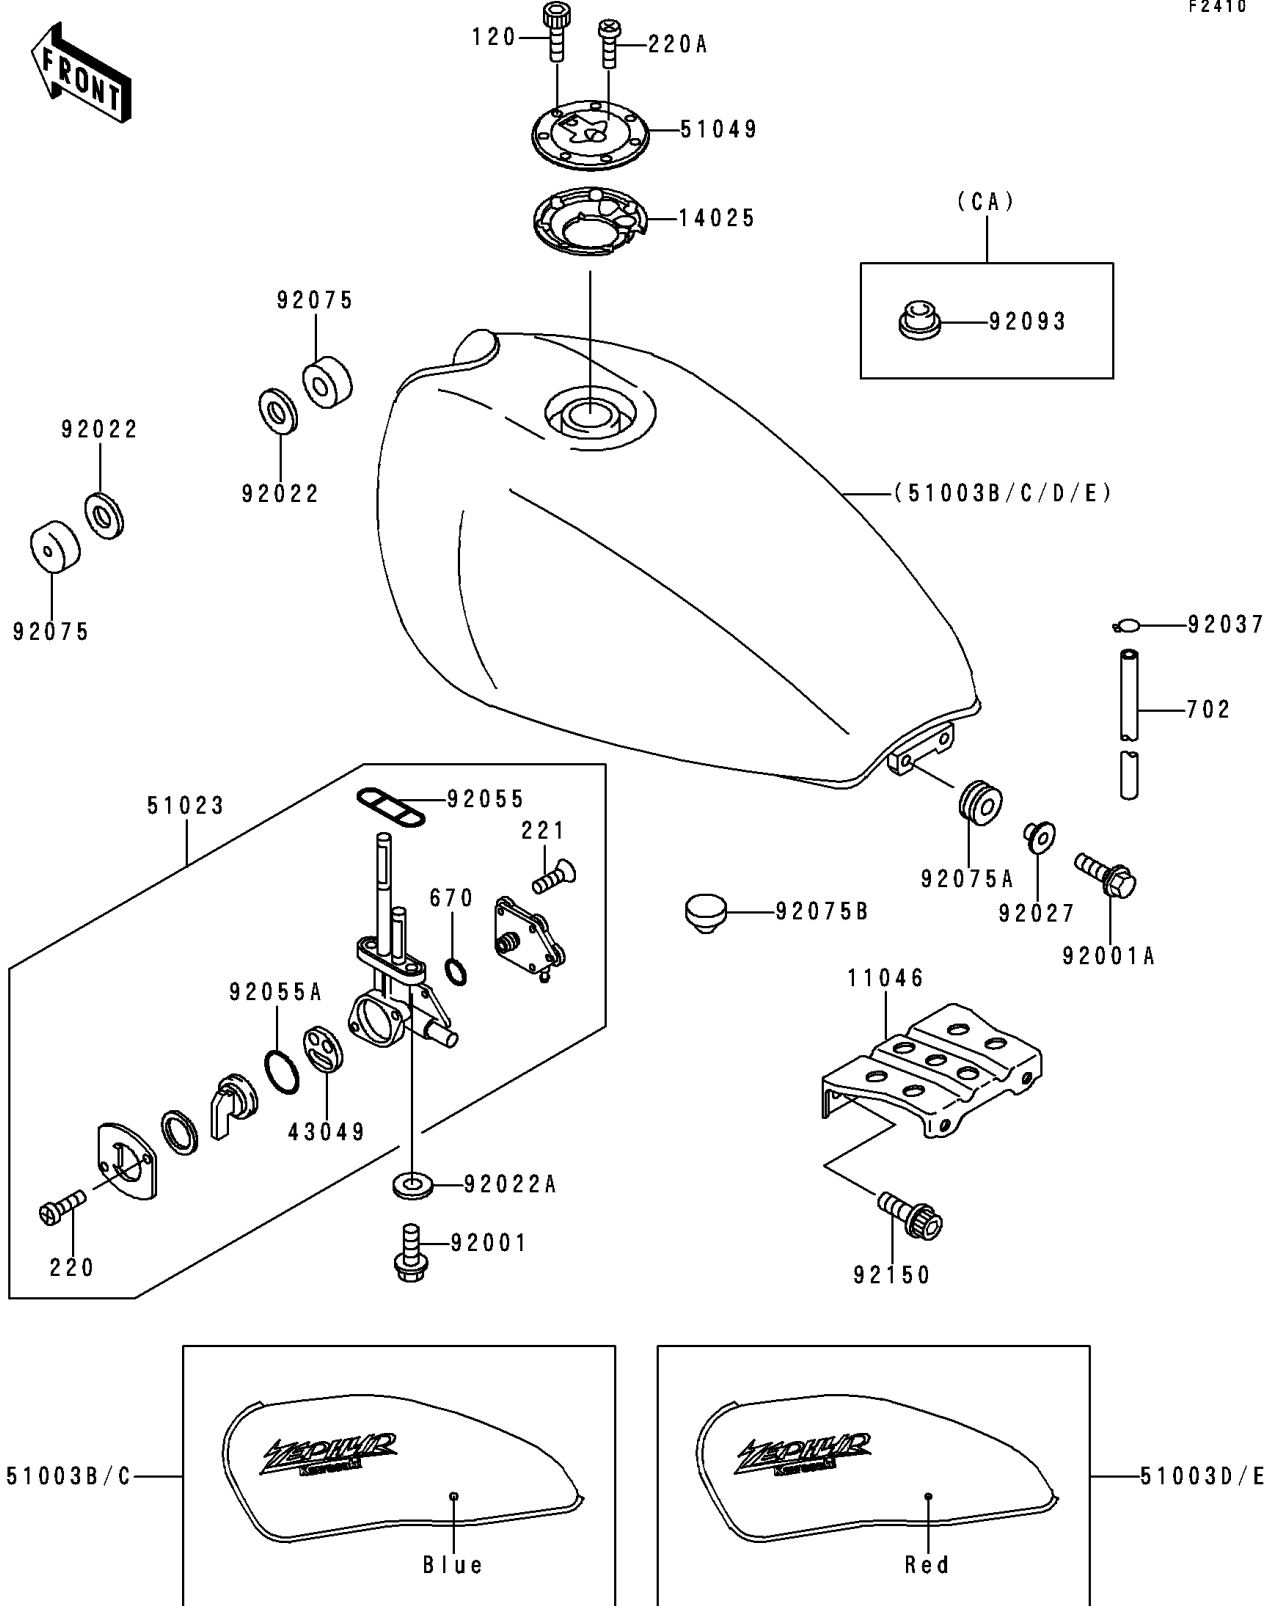

1990 Zephyr PARTS DIAGRAM

Fuel Tank(ZR550-B1/B2)

F2410

1990 Zephyr PARTS LIST

Fuel Tank(ZR550-B1/B2)

ITEM NAME	PART NUMBER	QUANTITY
BOLT-SOCKET (Ref # 120)	120S0512	7
BRACKET,FUEL TANK (Ref # 11046)	11046-1789	1
COVER,TANK CAP (Ref # 14025)	14025-1913	1
PACKING,TAP VALVE (Ref # 43049)	43049-1066	1
TANK-COMP-FUEL,C.A.BLUE (Ref # 51003B)	51003-5175-FC	1
TANK-COMP-FUEL,C.A.BLUE (Ref # 51003C)	51003-5176-FC	1
TANK-COMP-FUEL,C.C.RED (Ref # 51003D)	51003-5177-L1	1
TANK-COMP-FUEL,C.C.RED (Ref # 51003E)	51003-5178-L1	1
TAP-ASSY,FUEL (Ref # 51023)	51023-1166	1
CAP-TANK,FUEL (Ref # 51049)	51049-1091	1
BOLT,6X20 (Ref # 92001)	92001-1091	2
BOLT,6X25 (Ref # 92001A)	92001-1524	2
WASHER,10.5X26X2.3 (Ref # 92022)	92022-044	2
WASHER,6.2X11X1.5 (Ref # 92022A)	92022-183	2
COLLAR,L=13.1 (Ref # 92027)	92027-251	2
CLAMP (Ref # 92037)	92037-1712	1
RING-O,FUEL TAP PACKING (Ref # 92055)	92055-1112	1
RING-O,TAP LEVER (Ref # 92055A)	92055-1419	1
DAMPER,FUEL TANK (Ref # 92075)	92075-125	2
DAMPER (Ref # 92075A)	92075-1690	2
DAMPER (Ref # 92075B)	92075-1737	2
SEAL,FUEL TANK CAP (Ref # 92093)	92093-1030	1
BOLT,SOCKET,8X20 (Ref # 92150)	92150-1155	2
SCREW-PAN-CROS (Ref # 220)	220B0308	2
SCREW-PAN-CROS (Ref # 220A)	220C0508	1
SCREW-CSK-CROS,4X14 (Ref # 221)	221B0414	5
O RING,4MM (Ref # 670)	670B1504	1
TUBE-RUBBER,7X10X600 (Ref # 702)	702A07600	1