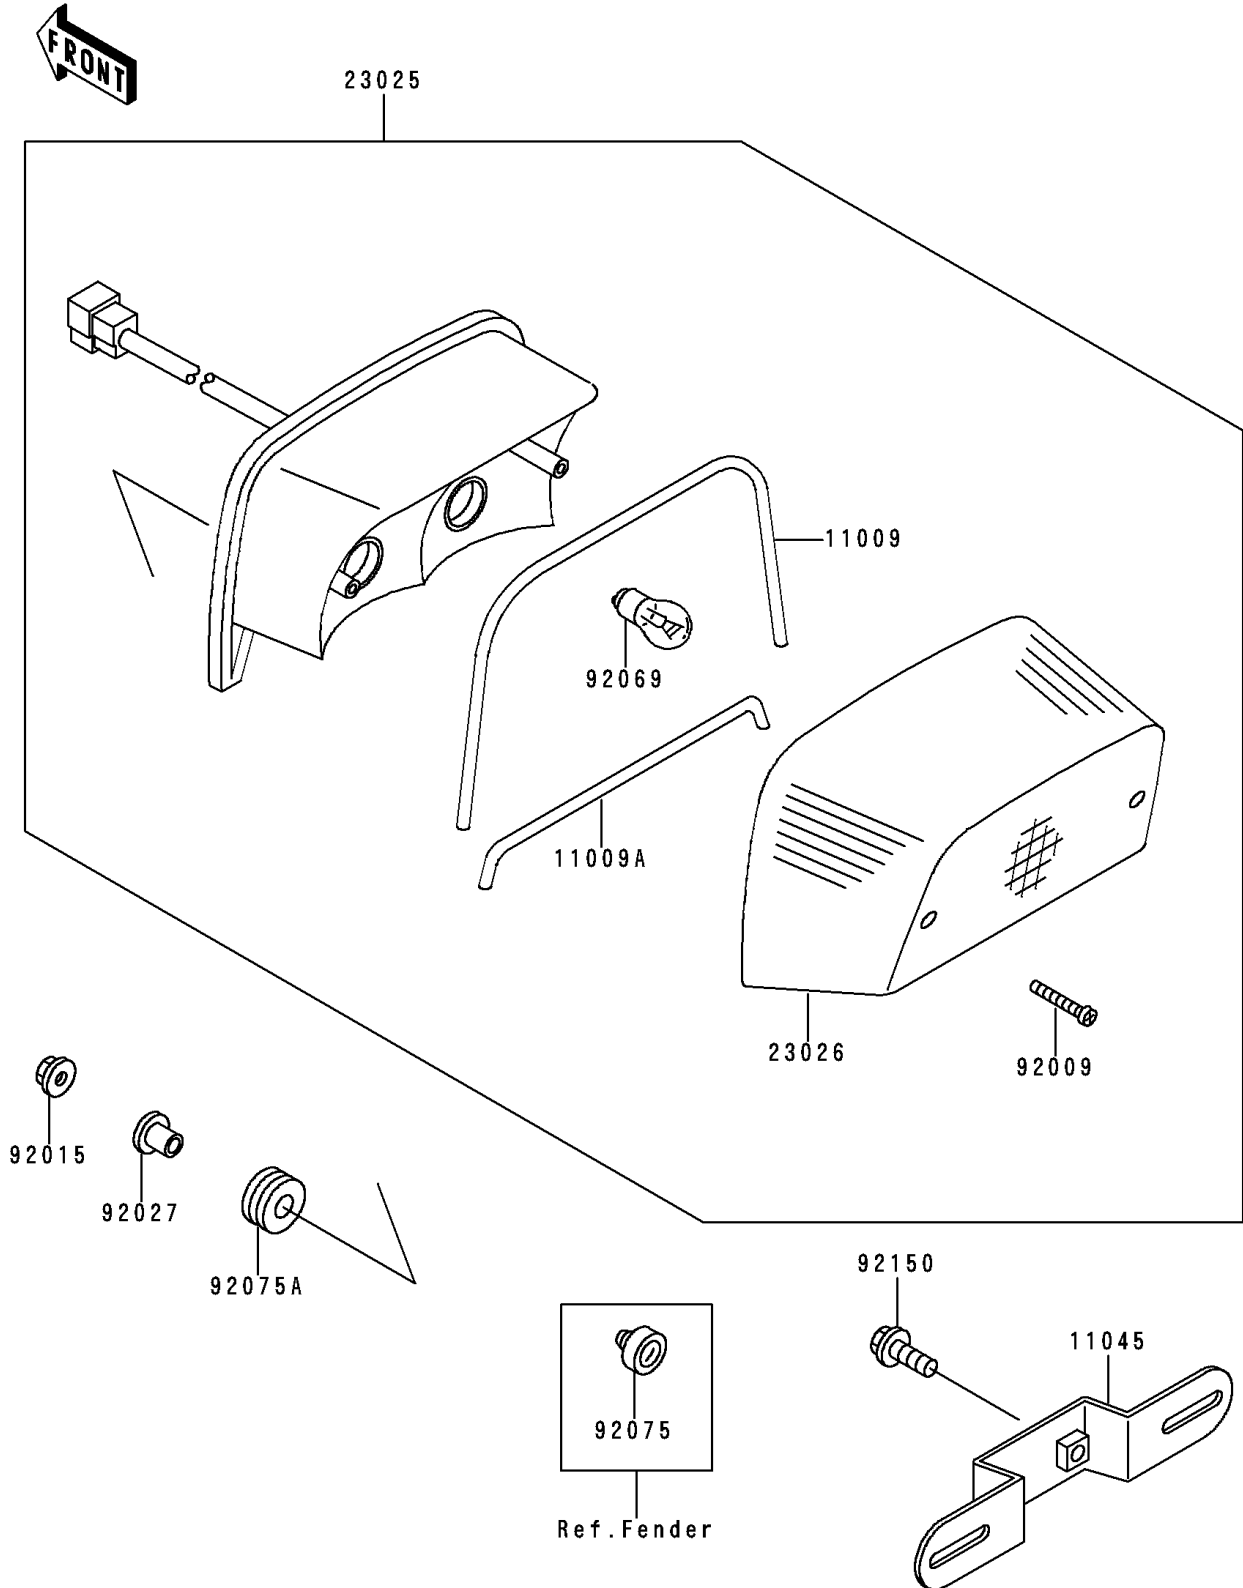

# 1990 Zephyr PARTS DIAGRAM

Tail Lamp

F2720

# 1990 Zephyr PARTS LIST

## Tail Lamp

ITEM NAME	PART NUMBER	QUANTITY
GASKET,TAIL LAMP LENS (Ref # 11009)	11009-1811	1
GASKET,TAIL LAMP LENS (Ref # 11009A)	11009-1812	1
BRACKET,LICENSE LAMP (Ref # 11045)	11045-1356	1
LAMP-TAIL (Ref # 23025)	23025-1211	1
LENS,TAIL LAMP (Ref # 23026)	23026-1122	1
SCREW,TAPPING,4X30 (Ref # 92009)	92009-1506	2
NUT,FLANGED,6MM (Ref # 92015)	92015-1367	2
COLLAR,L=13.1 (Ref # 92027)	92027-251	2
BULB,12V 27/8W (Ref # 92069)	92069-059	2
DAMPER (Ref # 92075)	92075-035	1
DAMPER (Ref # 92075A)	92075-1690	2
BOLT,6X14 (Ref # 92150)	92150-1133	2