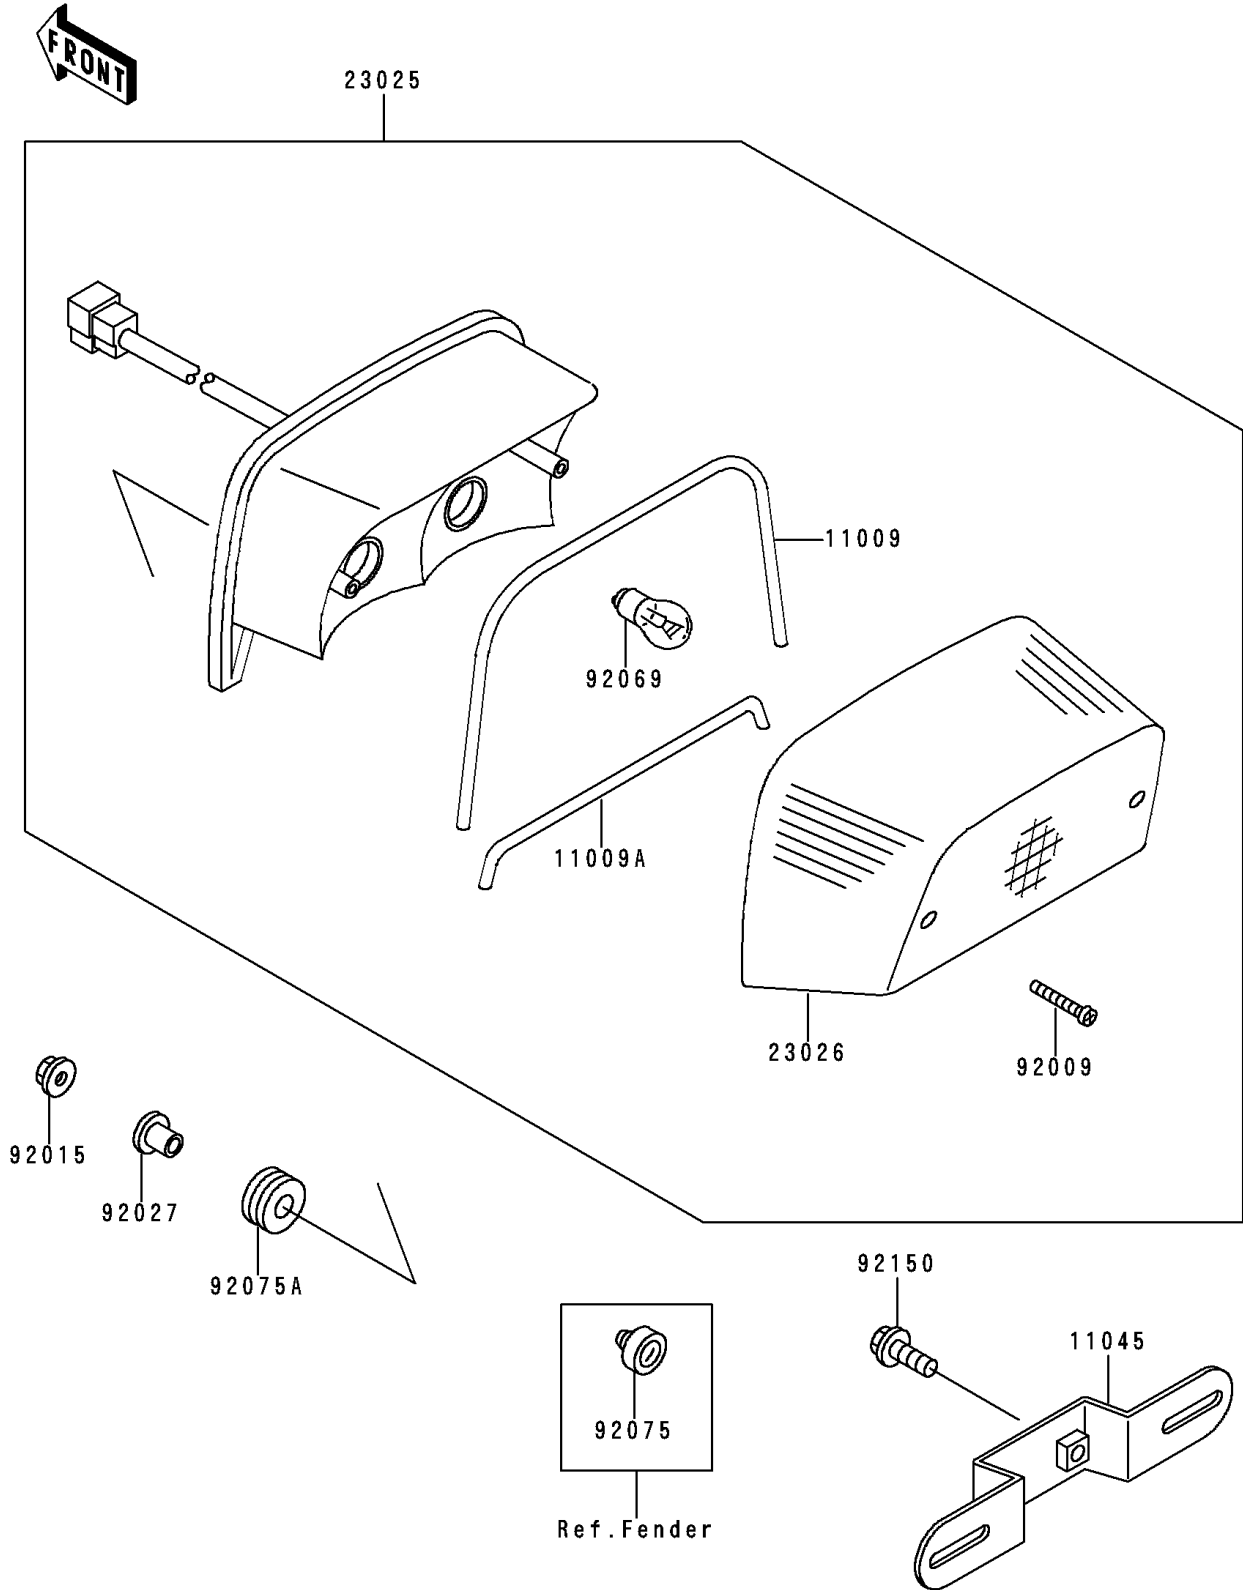

1991 Zephyr PARTS DIAGRAM

Tail Lamp

F2720

1991 Zephyr PARTS LIST

Tail Lamp

ITEM NAME	PART NUMBER	QUANTITY
GASKET,TAIL LAMP LENS (Ref # 11009)	11009-1811	1
GASKET,TAIL LAMP LENS (Ref # 11009A)	11009-1812	1
BRACKET,LICENSE LAMP (Ref # 11045)	11045-1356	1
LAMP-TAIL (Ref # 23025)	23025-1211	1
LENS,TAIL LAMP (Ref # 23026)	23026-1122	1
SCREW,TAPPING,4X30 (Ref # 92009)	92009-1506	2
NUT,FLANGED,6MM (Ref # 92015)	92015-1367	2
COLLAR,L=13.1 (Ref # 92027)	92027-251	2
BULB,12V 27/8W (Ref # 92069)	92069-059	2
DAMPER (Ref # 92075)	92075-035	1
DAMPER (Ref # 92075A)	92075-1690	2
BOLT,6X14 (Ref # 92150)	92150-1133	2