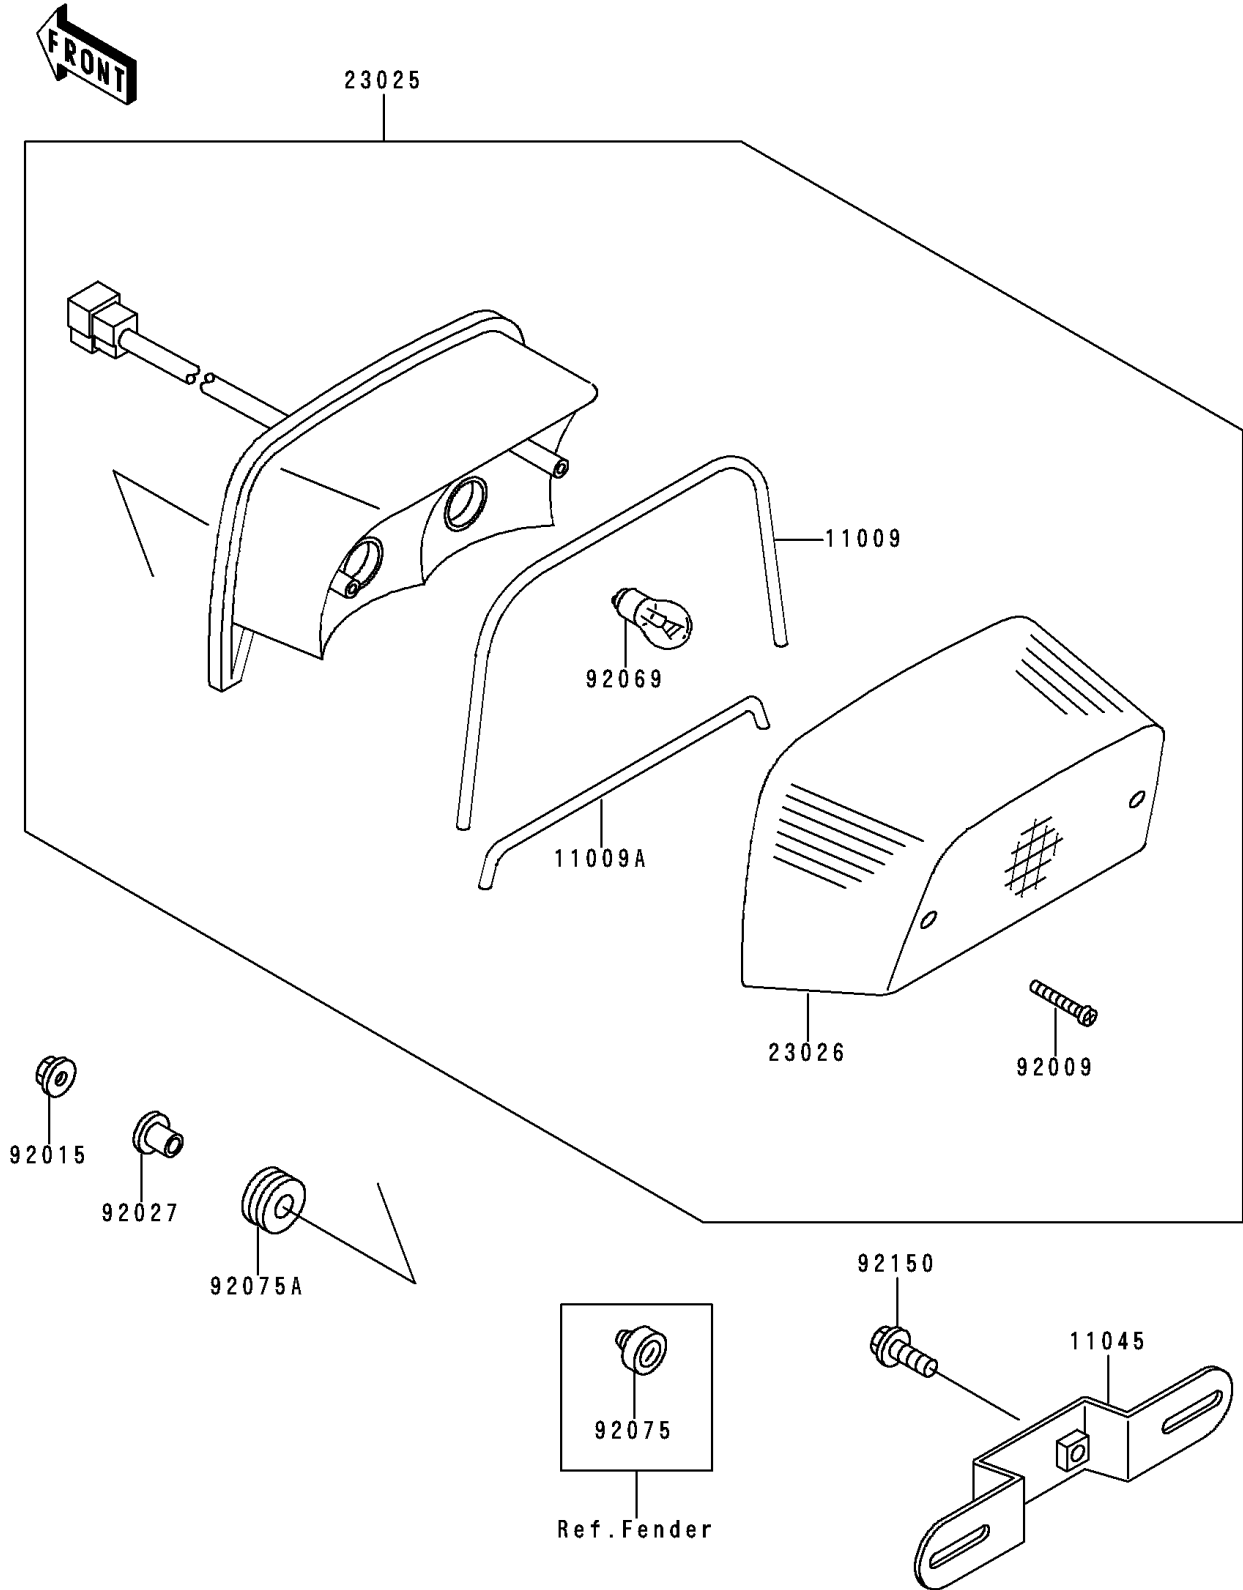

# 1991 Zephyr PARTS DIAGRAM

Tail Lamp

F2720

# 1991 Zephyr PARTS LIST

## Tail Lamp

ITEM NAME	PART NUMBER	QUANTITY
GASKET,TAIL LAMP LENS (Ref # 11009)	11009-1811	1
GASKET,TAIL LAMP LENS (Ref # 11009A)	11009-1812	1
BRACKET,LICENSE LAMP (Ref # 11045)	11045-1356	1
LAMP-TAIL (Ref # 23025)	23025-1211	1
LENS,TAIL LAMP (Ref # 23026)	23026-1122	1
SCREW,TAPPING,4X30 (Ref # 92009)	92009-1506	2
NUT,FLANGED,6MM (Ref # 92015)	92015-1367	2
COLLAR,L=13.1 (Ref # 92027)	92027-251	2
BULB,12V 27/8W (Ref # 92069)	92069-059	2
DAMPER (Ref # 92075)	92075-035	1
DAMPER (Ref # 92075A)	92075-1690	2
BOLT,6X14 (Ref # 92150)	92150-1133	2