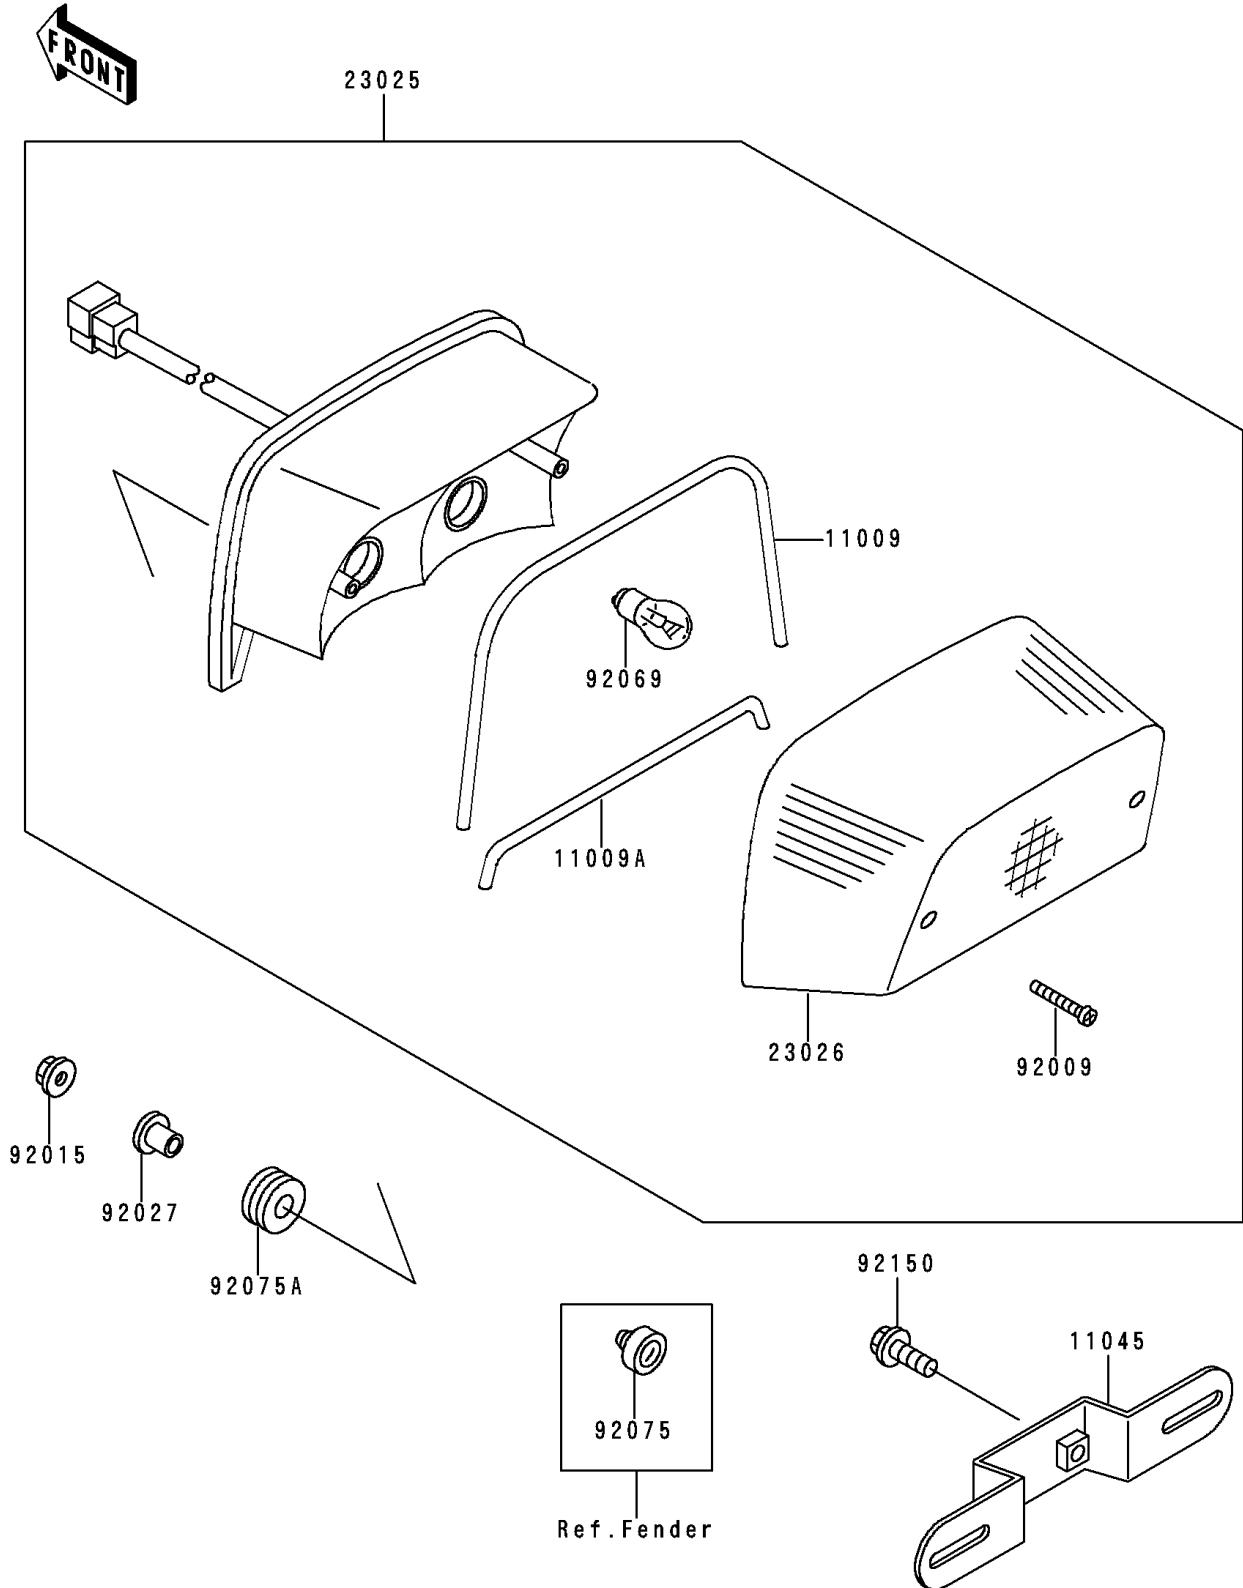

1993 Zephyr PARTS DIAGRAM

Tail Lamp

F2720

1993 Zephyr PARTS LIST

Tail Lamp

ITEM NAME	PART NUMBER	QUANTITY
GASKET,TAIL LAMP LENS (Ref # 11009)	11009-1811	1
GASKET,TAIL LAMP LENS (Ref # 11009A)	11009-1812	1
BRACKET,LICENSE LAMP (Ref # 11045)	11045-1356	1
LAMP-TAIL (Ref # 23025)	23025-1211	1
LENS,TAIL LAMP (Ref # 23026)	23026-1122	1
SCREW,TAPPING,4X30 (Ref # 92009)	92009-1506	2
NUT,FLANGED,6MM (Ref # 92015)	92015-1367	2
COLLAR,L=13.1 (Ref # 92027)	92027-251	2
BULB,12V 27/8W (Ref # 92069)	92069-059	2
DAMPER (Ref # 92075)	92075-035	1
DAMPER (Ref # 92075A)	92075-1690	2
BOLT,6X14 (Ref # 92150)	92150-1133	2