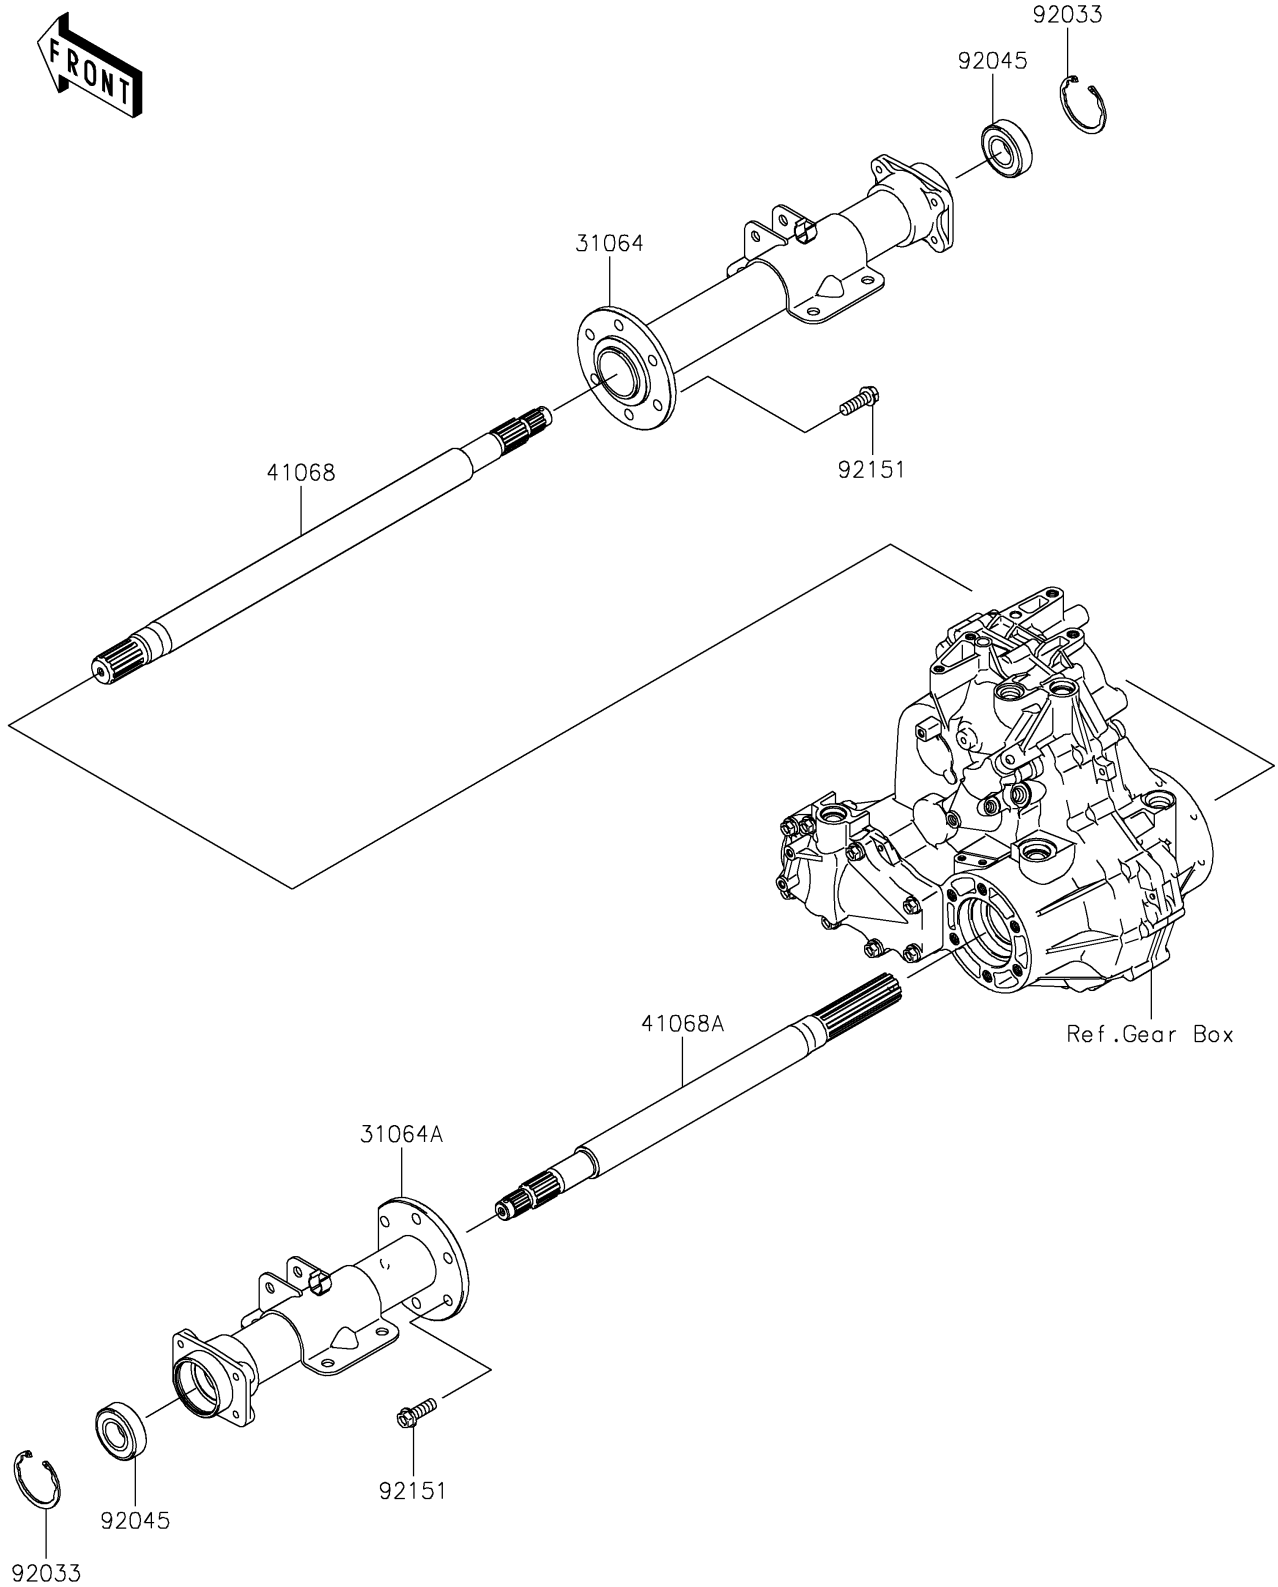

2024 MULE SX™ 4x4 FE PARTS DIAGRAM

Rear Axle

E3133

2024 MULE SX™ 4x4 FE PARTS LIST

Rear Axle

ITEM NAME	PART NUMBER	QUANTITY
PIPE-COMP,RH (Ref # 31064)	31064-0709	1
PIPE-COMP,LH (Ref # 31064A)	31064-0710	1
AXLE,RH (Ref # 41068)	41068-0036	1
AXLE,LH (Ref # 41068A)	41068-0037	1
RING-SNAP (Ref # 92033)	92033-2149	2
BEARING-BALL,6205A26DDU2 (Ref # 92045)	92045-0044	2
BOLT,10X28 (Ref # 92151)	92151-2142	12