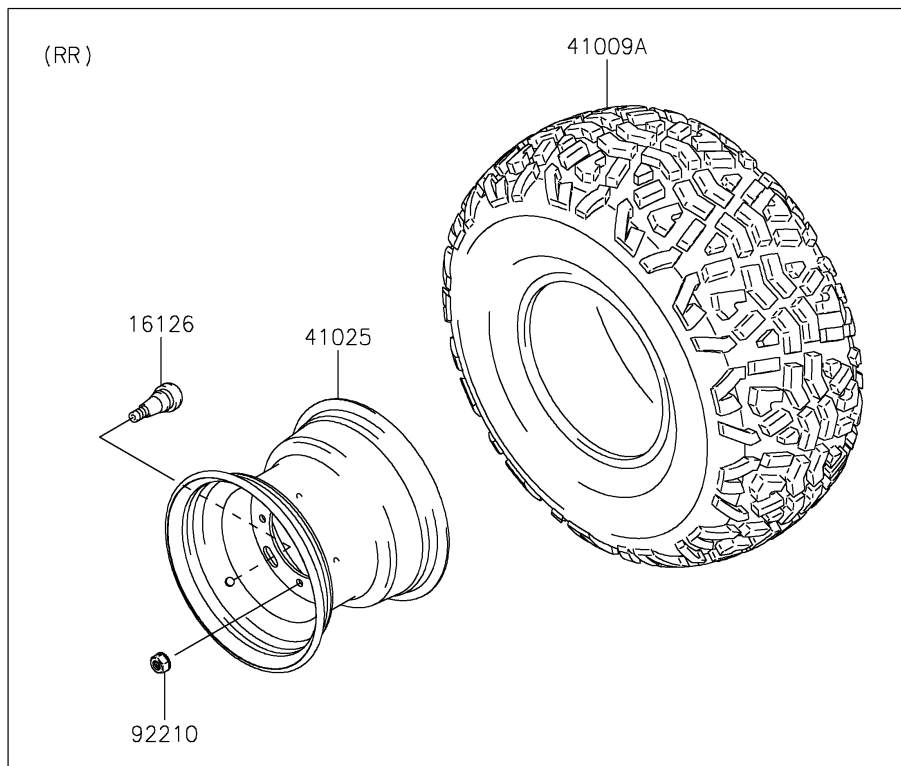

# 2024 MULE SX™ 4x4 FE PARTS DIAGRAM

Wheels/Tires

F2210

## 2024 MULE SX™ 4x4 FE PARTS LIST

### Wheels/Tires

ITEM NAME	PART NUMBER	QUANTITY
VALVE (Ref # 16126)	16126-4001	4
TIRE,FR,24X9.00-10 4PR,K968M (Ref # 41009)	41009-0765	2
TIRE,RR,24X11.00-10 4PR,K968 (Ref # 41009A)	41009-0766	2
RIM,RR,10X8.5,F.S.BLACK (Ref # 41025)	41025-0039-397	2
RIM,FR,10X7.0 AT,F.S.BLACK (Ref # 41025A)	41025-0040-397	2
NUT,LOCK,10MM (Ref # 92210)	92210-1204	16