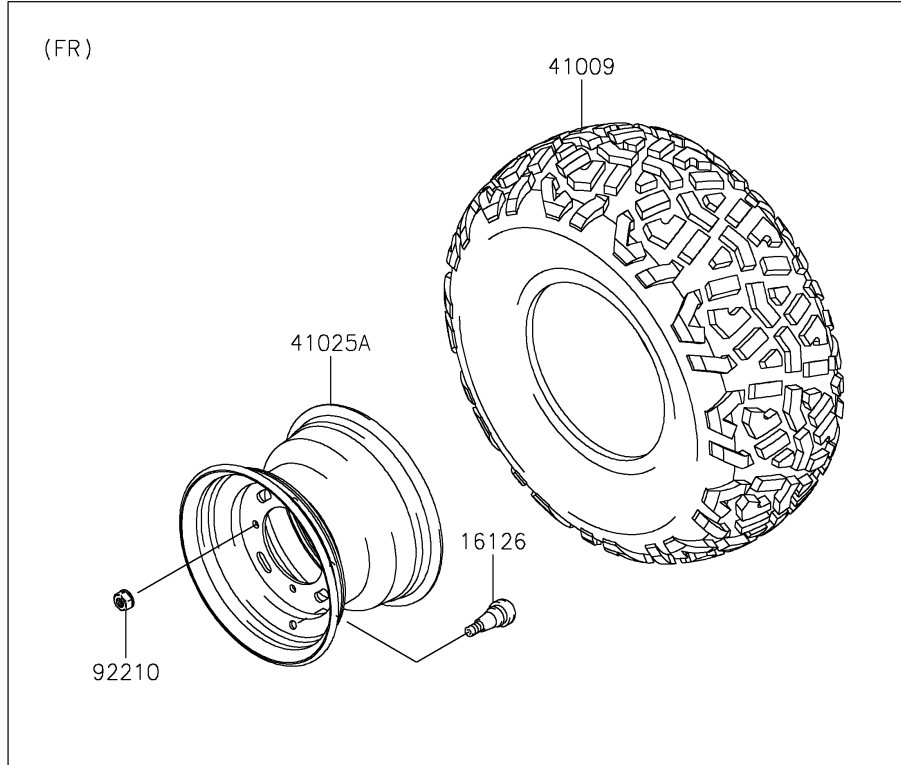

# 2024 MULE SX™ 4x4 FE PARTS DIAGRAM

Wheels/Tires

F2210

## 2024 MULE SX™ 4x4 FE PARTS LIST

### Wheels/Tires

ITEM NAME	PART NUMBER	QUANTITY
VALVE (Ref # 16126)	16126-4001	4
TIRE,FR,24X9.00-10 4PR,K968M (Ref # 41009)	41009-0765	2
TIRE,RR,24X11.00-10 4PR,K968 (Ref # 41009A)	41009-0766	2
RIM,RR,10X8.5,F.S.BLACK (Ref # 41025)	41025-0039-397	2
RIM,FR,10X7.0 AT,F.S.BLACK (Ref # 41025A)	41025-0040-397	2
NUT,LOCK,10MM (Ref # 92210)	92210-1204	16