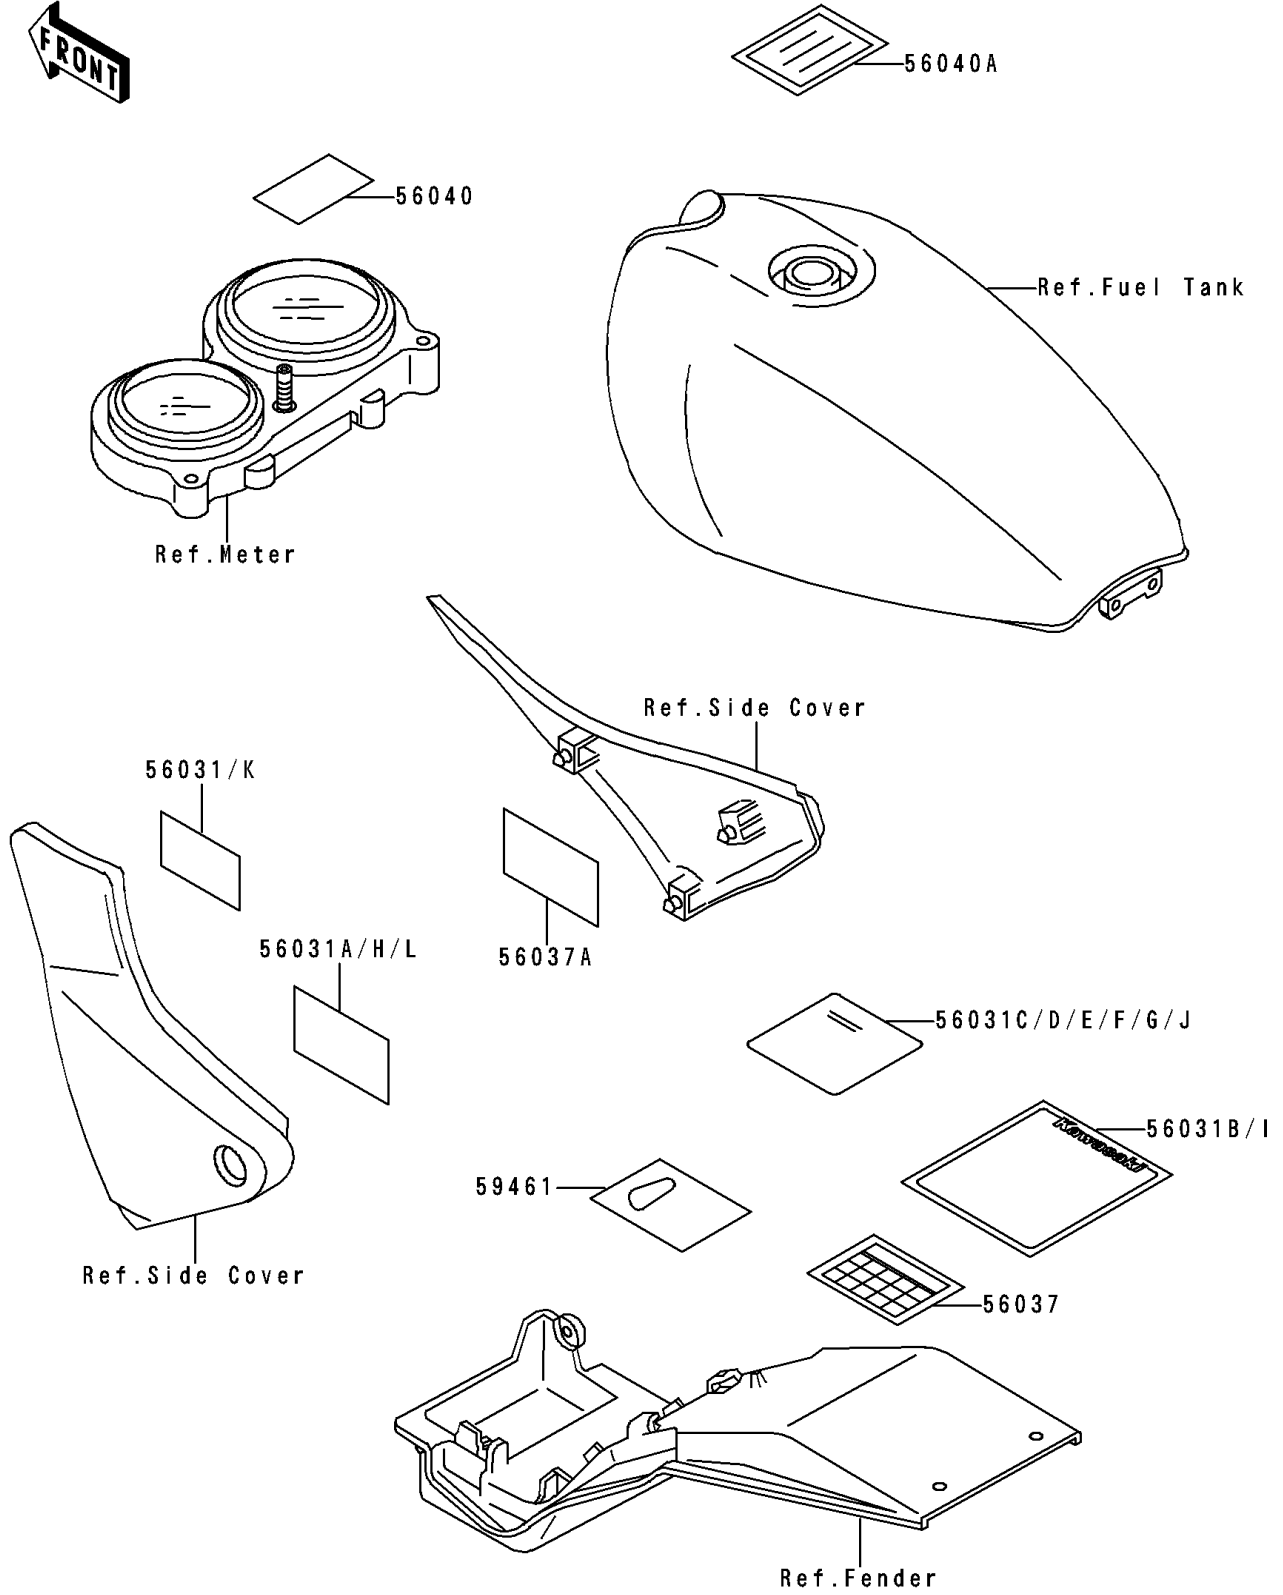

# 1992 Zephyr PARTS DIAGRAM

Label

F2860

# 1992 Zephyr PARTS LIST

Label

ITEM NAME	PART NUMBER	QUANTITY
LABEL-MANUAL,DAILY SAFETY (Ref # 56031I)	56031-1748	1
LABEL-MANUAL,BATTERY VENT (Ref # 56031J)	56031-1759	1
LABEL-MANUAL,OIL&OIL FILTER (Ref # 56031K)	56031-1760	1
LABEL-MANUAL,CHAIN (Ref # 56031L)	56031-1761	1
LABEL-SPECIFICATION,TIRE&LOAD (Ref # 56037A)	56037-1538	1