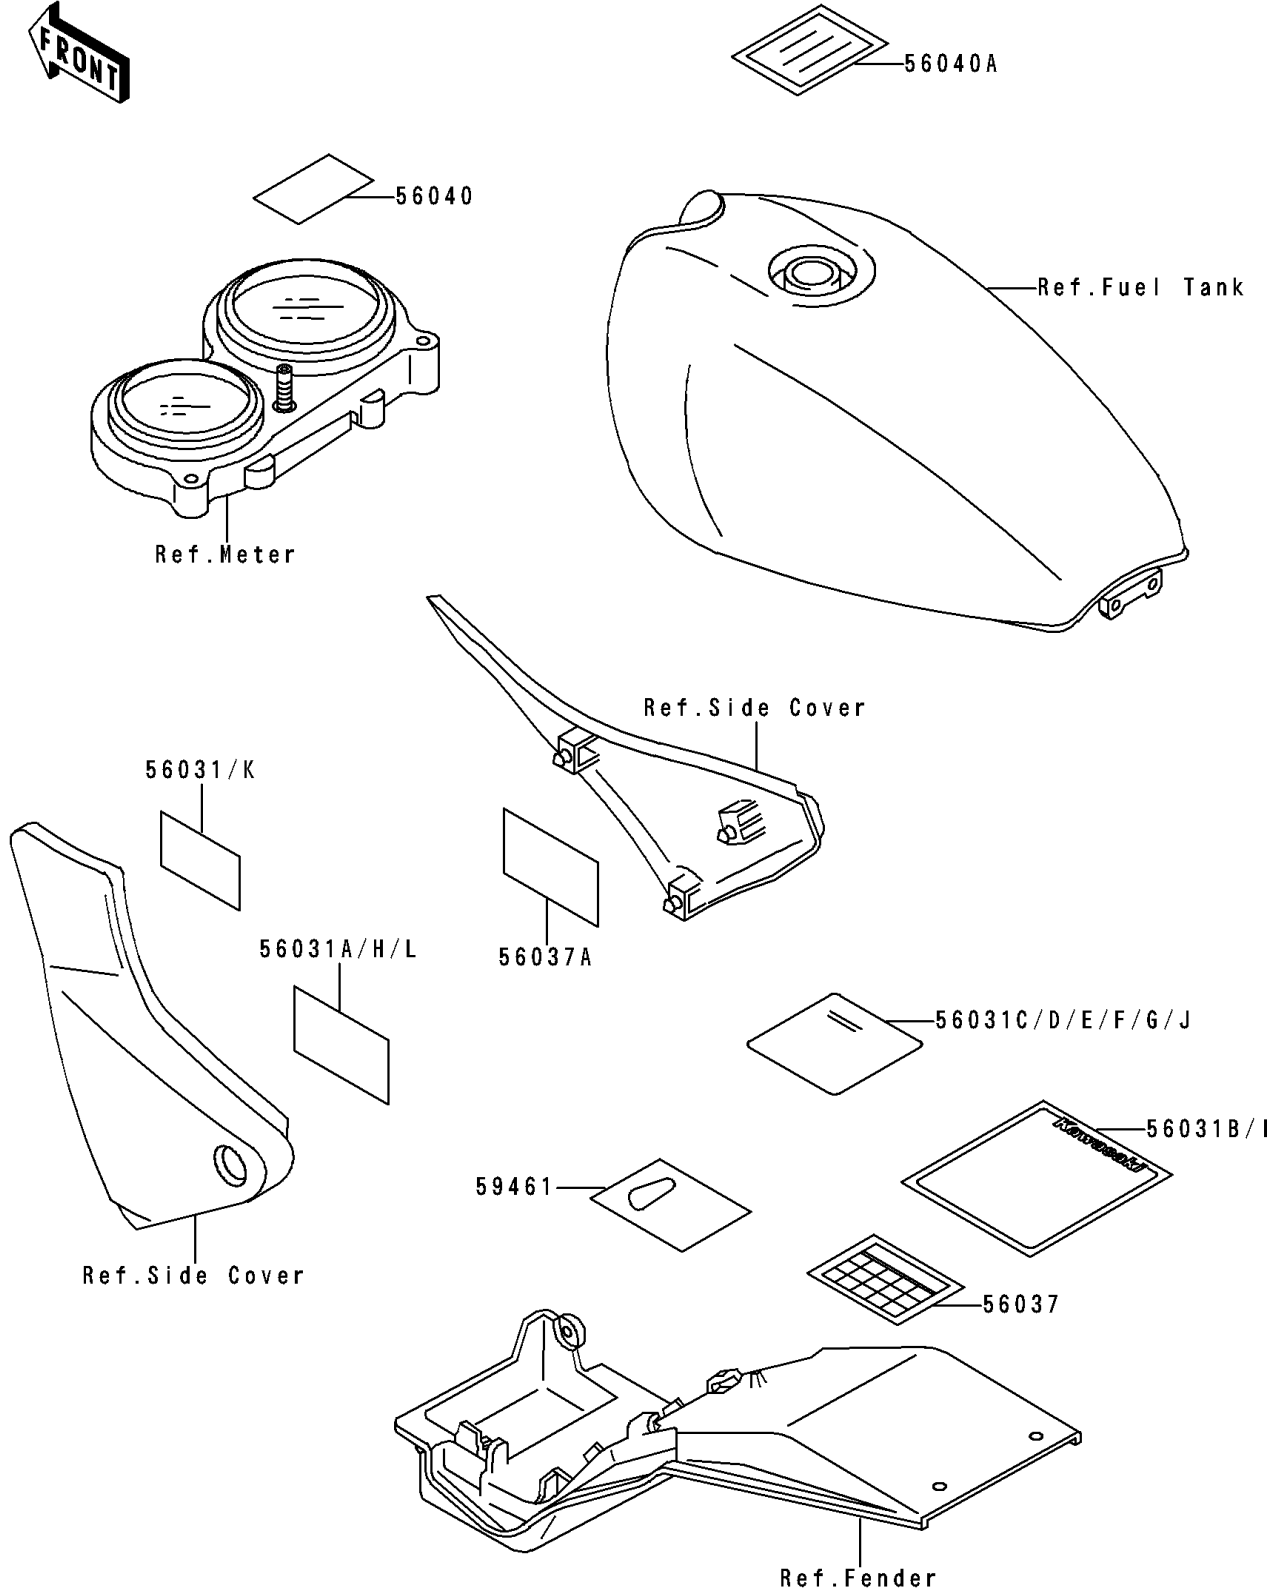

# 1993 Zephyr PARTS DIAGRAM

Label

F2860

# 1993 Zephyr PARTS LIST

Label

ITEM NAME	PART NUMBER	QUANTITY
LABEL-MANUAL,DAILY SAFETY (Ref # 56031I)	56031-1748	1
LABEL-MANUAL,BATTERY VENT (Ref # 56031J)	56031-1759	1
LABEL-MANUAL,OIL&OIL FILTER (Ref # 56031K)	56031-1760	1
LABEL-MANUAL,CHAIN (Ref # 56031L)	56031-1761	1
LABEL-SPECIFICATION,TIRE&LOAD (Ref # 56037A)	56037-1538	1