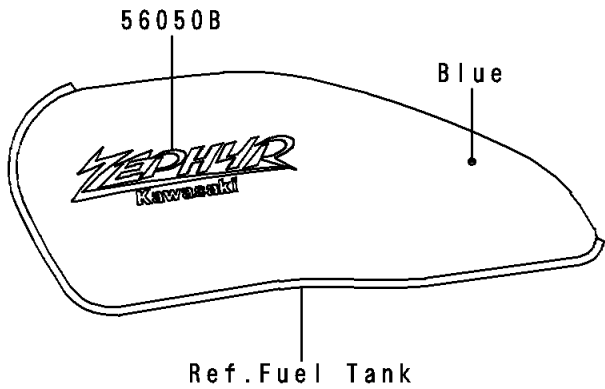

1990 Zephyr PARTS DIAGRAM

Decal(ZR550-B1/B2)

F2861

1990 Zephyr PARTS LIST

Decal(ZR550-B1/B2)

ITEM NAME	PART NUMBER	QUANTITY
MARK,CHAIN COVER (Ref # 56050)	56050-1424	2
MARK,CHAIN COVER (Ref # 56050A)	56050-1425	2
MARK,FUEL TANK,ZEPHYR (Ref # 56050B)	56050-1527	2
MARK,FUEL TANK,ZEPHYR (Ref # 56050C)	56050-1528	2