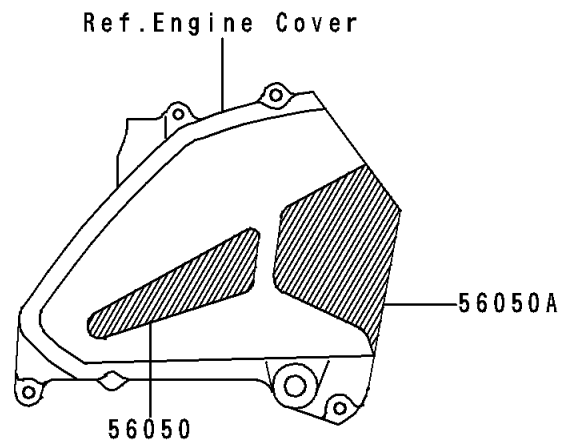

1990 Zephyr PARTS DIAGRAM

Decal(ZR550-B1/B2)

F2861

1990 Zephyr PARTS LIST

Decal(ZR550-B1/B2)

ITEM NAME	PART NUMBER	QUANTITY
MARK,CHAIN COVER (Ref # 56050)	56050-1424	2
MARK,CHAIN COVER (Ref # 56050A)	56050-1425	2
MARK,FUEL TANK,ZEPHYR (Ref # 56050B)	56050-1527	2
MARK,FUEL TANK,ZEPHYR (Ref # 56050C)	56050-1528	2