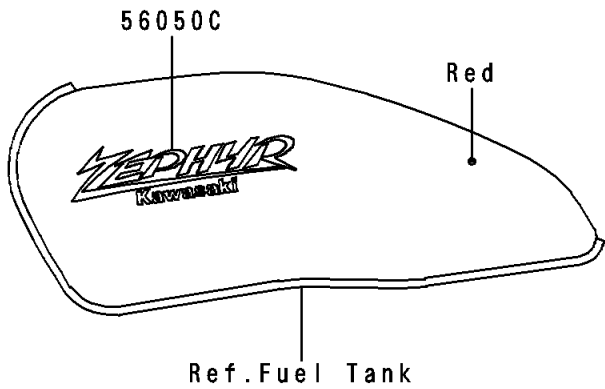

1990 Zephyr PARTS DIAGRAM

Decal(ZR550-B1/B2)

F2861

1990 Zephyr PARTS LIST

Decal(ZR550-B1/B2)

ITEM NAME	PART NUMBER	QUANTITY
MARK,CHAIN COVER (Ref # 56050)	56050-1424	2
MARK,CHAIN COVER (Ref # 56050A)	56050-1425	2
MARK,FUEL TANK,ZEPHYR (Ref # 56050B)	56050-1527	2
MARK,FUEL TANK,ZEPHYR (Ref # 56050C)	56050-1528	2