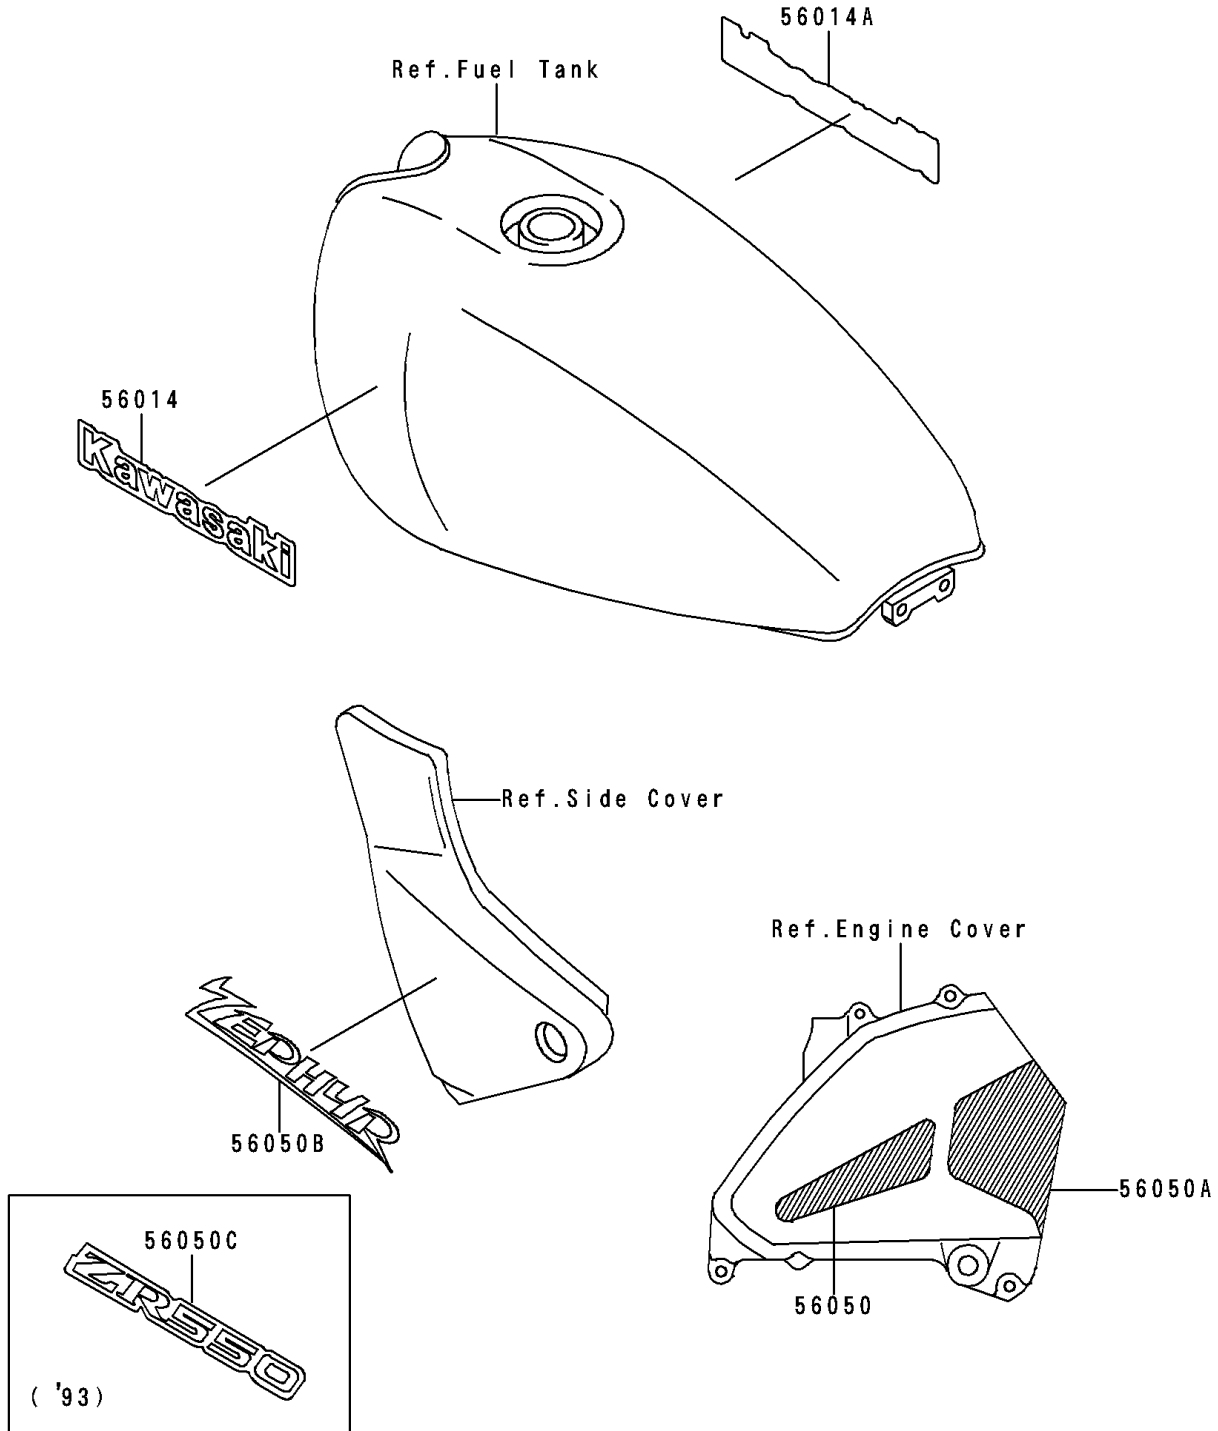

1992 Zephyr PARTS DIAGRAM

Decal(ZR550-B3/B4)

F2861A

1992 Zephyr PARTS LIST

Decal(ZR550-B3/B4)

ITEM NAME	PART NUMBER	QUANTITY
EMBLEM,FUEL TANK,LH,KAWASAKI (Ref # 56014)	56014-1274	1
EMBLEM,FUEL TANK,RH,KAWASAKI (Ref # 56014A)	56014-1275	1
MARK,CHAIN COVER (Ref # 56050)	56050-1424	1
MARK,CHAIN COVER (Ref # 56050A)	56050-1425	1
MARK,SIDE COVER,ZEPHYR (Ref # 56050B)	56050-1774	2