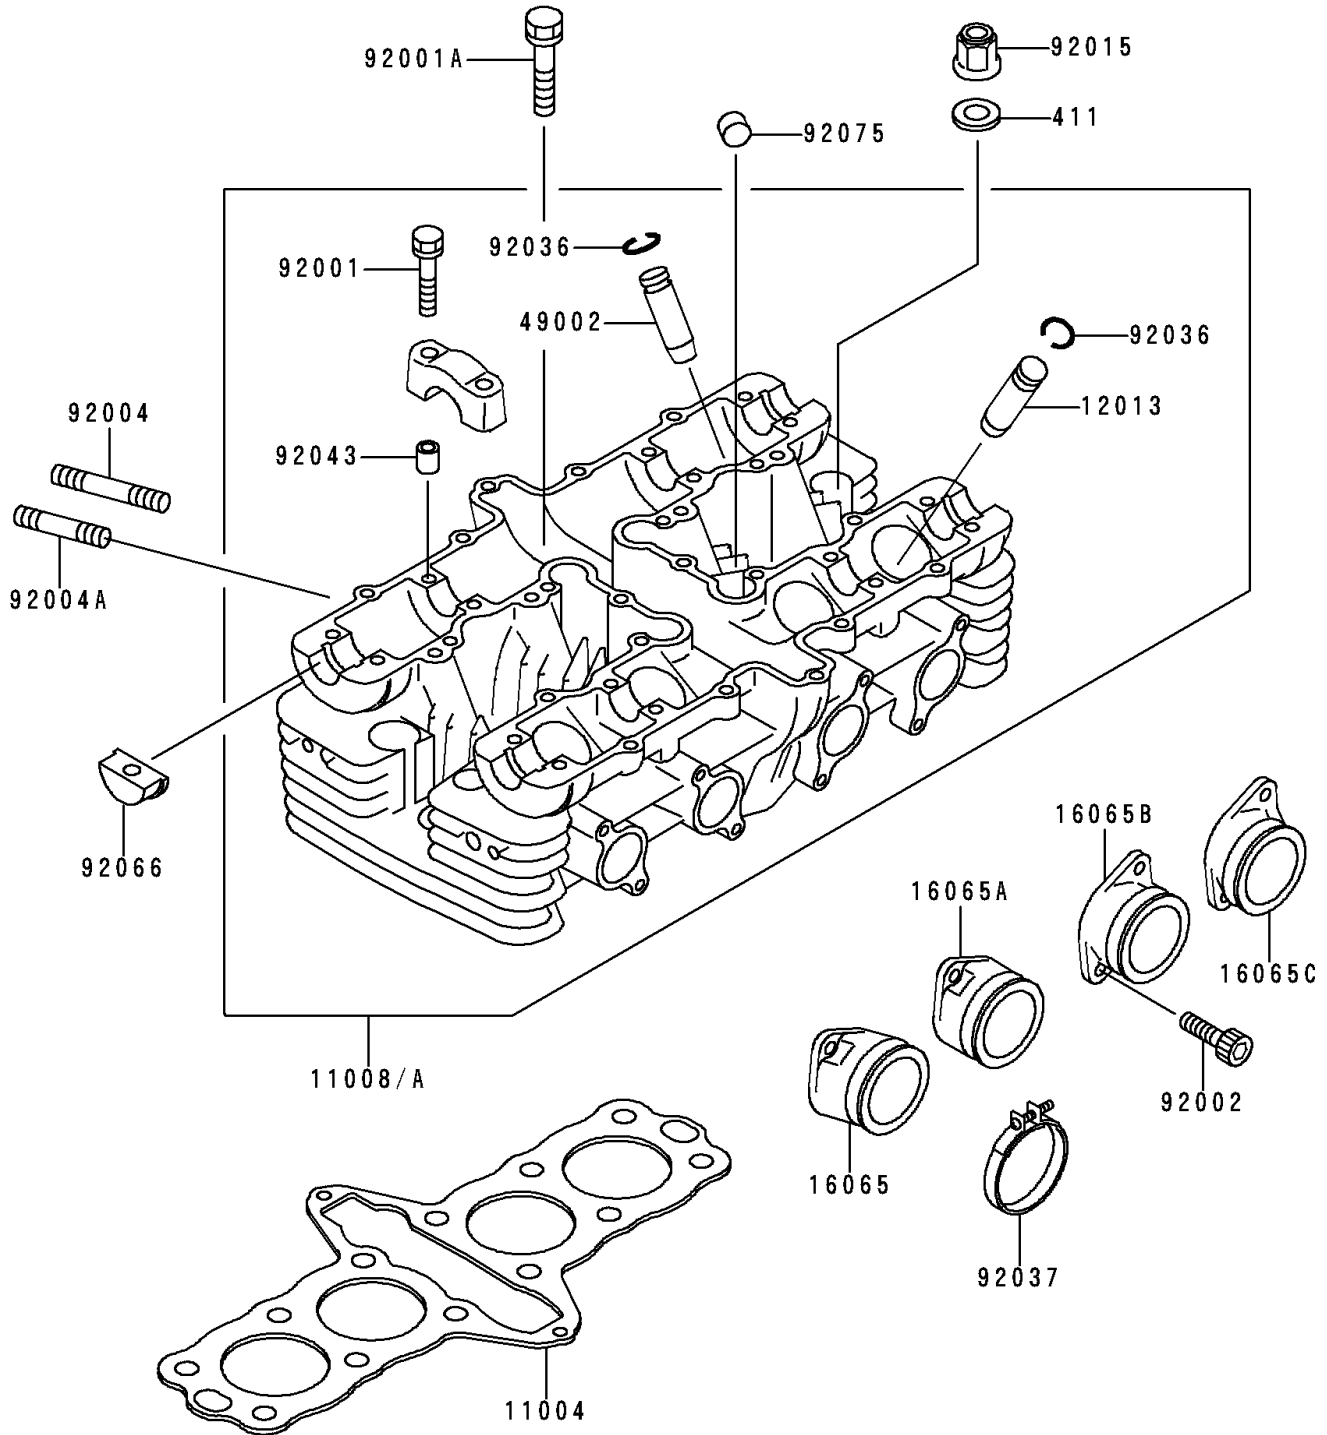

1991 Zephyr 750 PARTS DIAGRAM

Cylinder Head

E1111

1991 Zephyr 750 PARTS LIST

Cylinder Head

ITEM NAME	PART NUMBER	QUANTITY
WASHER-PLAIN,10MM (Ref # 411)	411B1000	12
GASKET-HEAD,CYLINDER (Ref # 11004)	11004-1101	1
HEAD-COMP-CYLINDER (Ref # 11008)	11008-1245	1
HEAD-COMP-CYLINDER (Ref # 11008A)	11008-1246	1
GUIDE-VALVE,INTAKE (Ref # 12013)	12013-009	AR
HOLDER-CARBURETOR,#1 (Ref # 16065)	16065-1226	1
HOLDER-CARBURETOR,#2 (Ref # 16065A)	16065-1227	1
HOLDER-CARBURETOR,#3 (Ref # 16065B)	16065-1228	1
HOLDER-CARBURETOR,#4 (Ref # 16065C)	16065-1229	1
GUIDE-VALVE,EXHAUST (Ref # 49002)	49002-1002	AR
BOLT,FLANGED,6X38 (Ref # 92001)	92001-1105	16
BOLT,FLANGED,8X43 (Ref # 92001A)	92001-1445	2
BOLT,SOCKET,6X14 (Ref # 92002)	92002-1592	8
STUD,8X35 (Ref # 92004)	92004-1208	4
STUD,8X28.5 (Ref # 92004A)	92004-1209	4
NUT,FLANGED CAP,10MM (Ref # 92015)	92015-076	12
RING-SNAP (Ref # 92036)	92036-023	8
CLAMP (Ref # 92037)	92037-1326	4
PIN,6.2X8X14 (Ref # 92043)	92043-1263	16
PLUG,CAMSHAFT,11.35X13.5 (Ref # 92066)	92066-1111	4
DAMPER (Ref # 92075)	92075-182	4