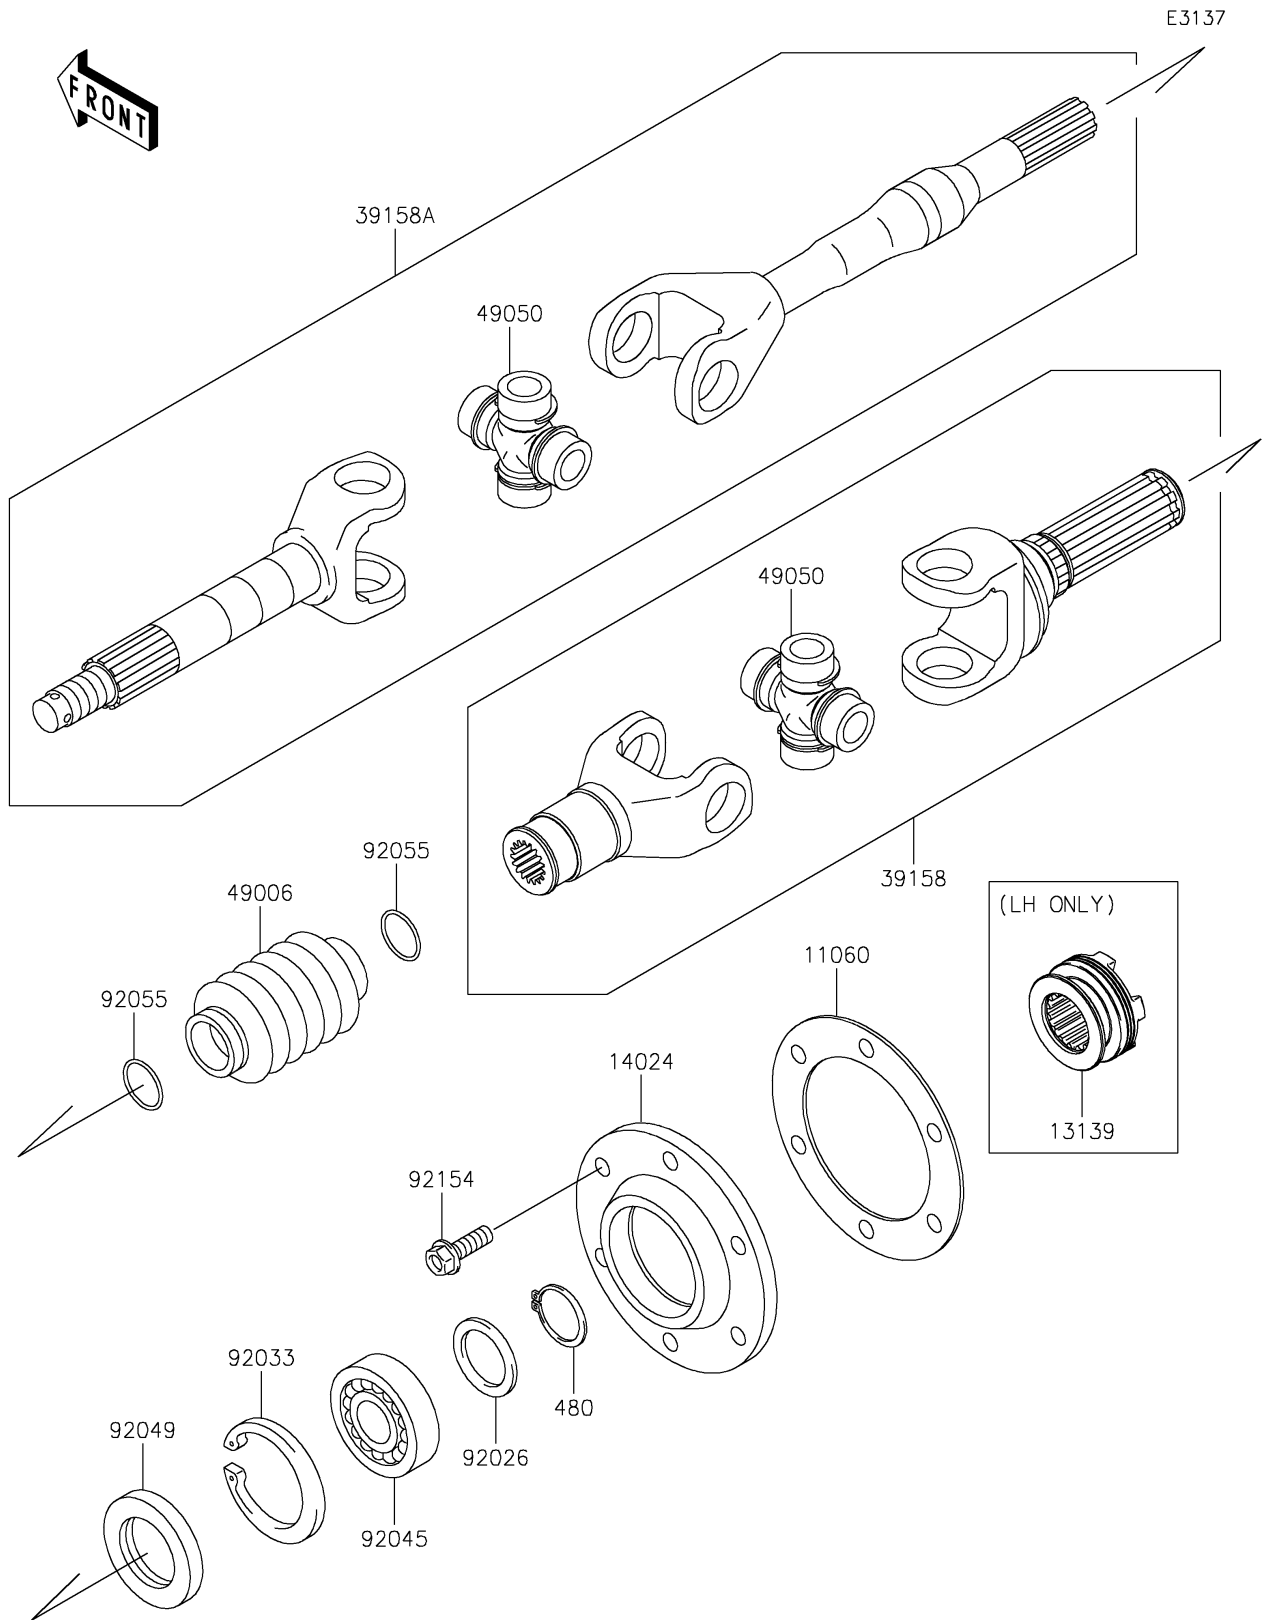

# 2024 MULE™ 4010 4x4 FE PARTS DIAGRAM

Drive Shaft-Rear

## 2024 MULE™ 4010 4x4 FE PARTS LIST

### Drive Shaft-Rear

ITEM NAME	PART NUMBER	QUANTITY
GASKET,DRIVESHAFT COVER (Ref # 11060)	11060-1251	2
SHIFTER (Ref # 13139)	13139-0009	1
COVER,DRIVESHAFT (Ref # 14024)	14024-1560	2
SHAFT-ASSY-DRIVE,INSIDE (Ref # 39158)	39158-1119	2
SHAFT-ASSY-DRIVE (Ref # 39158A)	39158-1120	2
BOOT,DRIVE SHAFT (Ref # 49006)	49006-1257	2
SPIDER (Ref # 49050)	49050-0034	4
SPACER,28.1X38X2.6 (Ref # 92026)	92026-1489	2
RING-SNAP,55MM (Ref # 92033)	92033-1274	2
BEARING-BALL,6006 (Ref # 92045)	92045-1208	2
SEAL-OIL,TC35X55X8 (Ref # 92049)	92049-1298	2
RING-O,19.5X3.0 (Ref # 92055)	92055-1451	4
BOLT-FLANGED,8X25 (Ref # 92154)	92154-4079	12
CIRCLIP-TYPE-C,28MM (Ref # 480)	480J2800	2