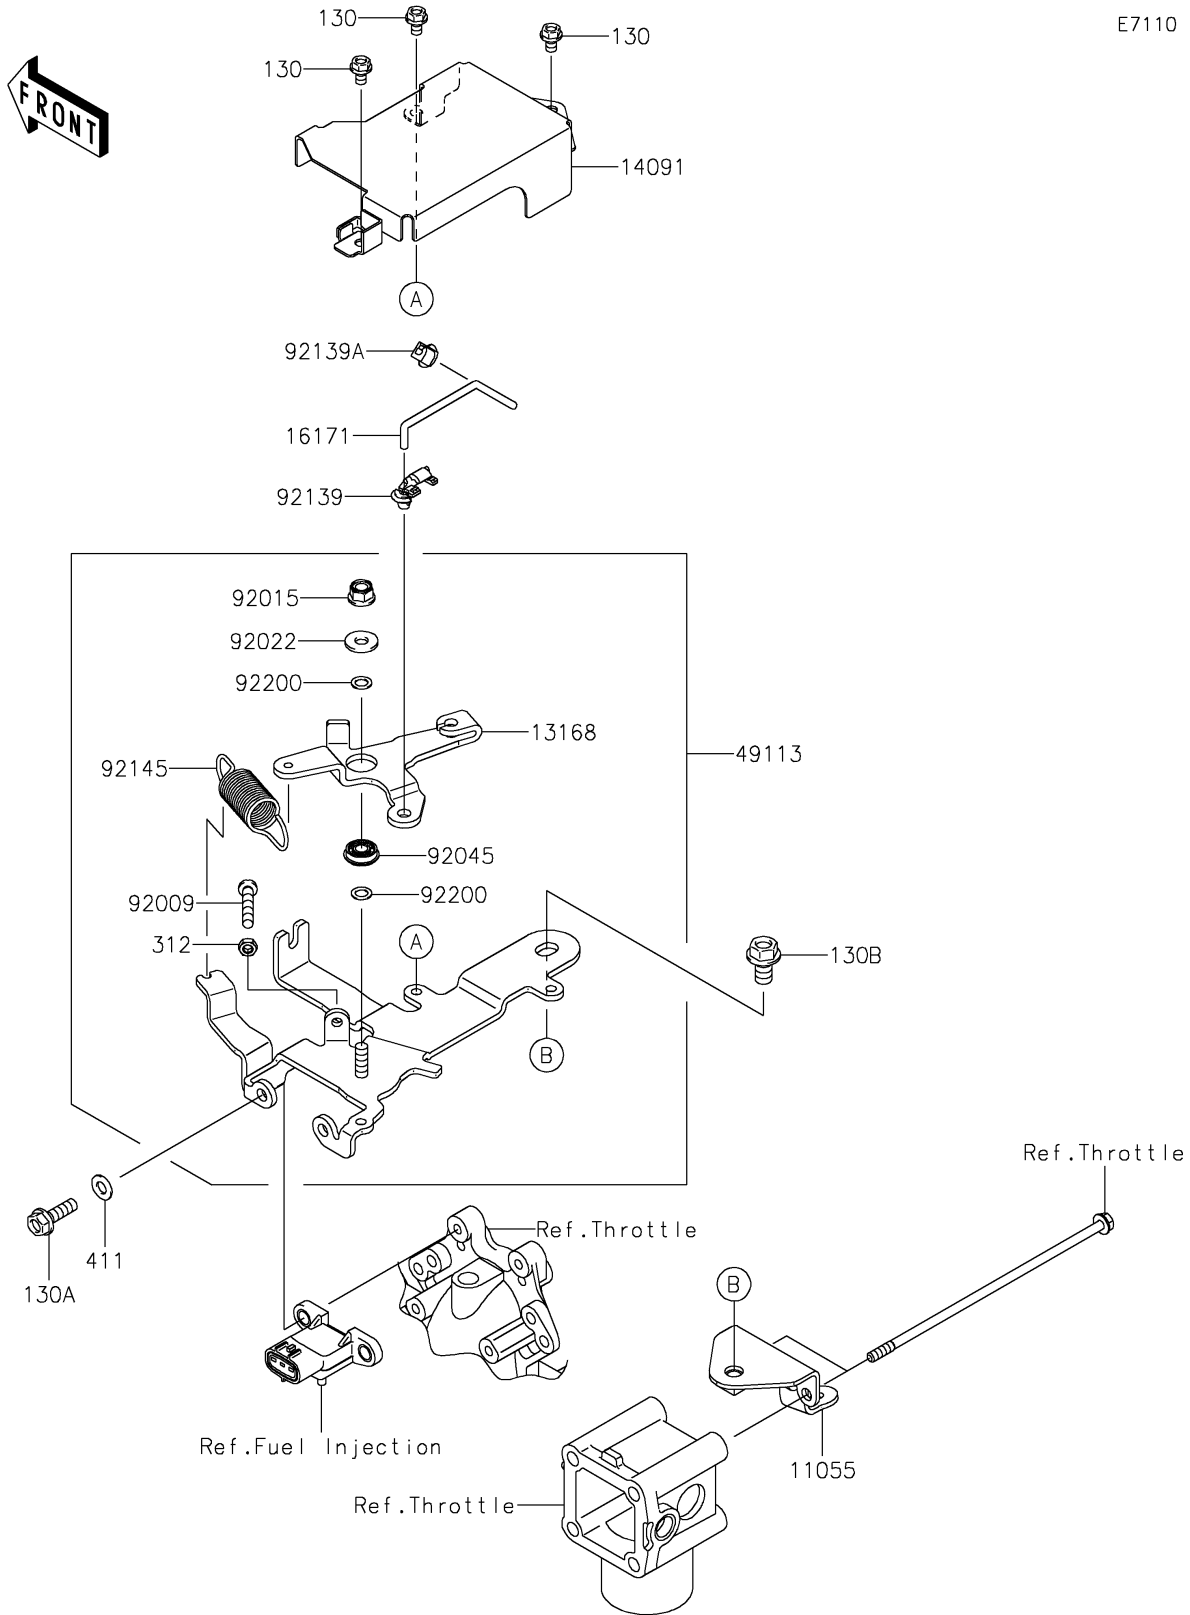

2024 MULE™ 4010 4x4 FE PARTS DIAGRAM

Control

E7110

2024 MULE™ 4010 4x4 FE PARTS LIST

Control

ITEM NAME	PART NUMBER	QUANTITY
BRACKET (Ref # 11055)	11055-2020	1
LEVER (Ref # 13168)	13168-2509	1
COVER,CONTROL PANEL (Ref # 14091)	14091-1757	1
LINK (Ref # 16171)	16171-2105	1
PANEL-COMP-CONTROL (Ref # 49113)	49113-2211	1
SCREW,5X30 (Ref # 92009)	92009-2381	1
NUT,LOCK,FLANGED,6MM (Ref # 92015)	92015-1339	1
WASHER (Ref # 92022)	92022-2247	1
BEARING-BALL,696ZZ1NR MC3 (Ref # 92045)	92045-2223	1
BUSHING,CONT-PANEL (Ref # 92139)	92139-2060	1
BUSHING,THROTTLE-BODY (Ref # 92139A)	92139-2061	1
SPRING (Ref # 92145)	92145-2186	1
WASHER,6.2X10X0.5 (Ref # 92200)	92200-2083	2
BOLT-FLANGED,5X8 (Ref # 130)	130BA0508	3
BOLT-FLANGED,6X20 (Ref # 130A)	130BA0620	2
BOLT-FLANGED,8X14 (Ref # 130B)	130BA0814	1
NUT-HEX,5MM (Ref # 312)	312AA0500	1
WASHER-PLAIN,6MM (Ref # 411)	411AB0600	2