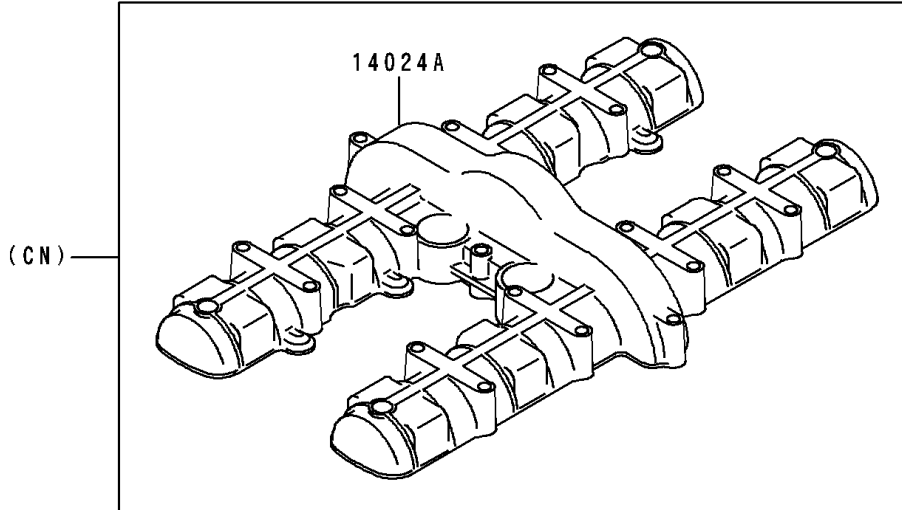

1991 Zephyr 750 PARTS DIAGRAM

Cylinder Head Cover

E1112

1991 Zephyr 750 PARTS LIST

Cylinder Head Cover

ITEM NAME	PART NUMBER	QUANTITY
BOLT-FLANGED-SMALL (Ref # 132)	132E0620	4
BOLT-FLANGED-SMALL (Ref # 132A)	132E0645	16
BOLT-FLANGED-SMALL (Ref # 132A)	132E0645	20
BOLT-FLANGED-SMALL (Ref # 132B)	132E0665	4
GASKET,HEAD COVER (Ref # 11060)	11060-1306	1
VALVE-ASSY-REED (Ref # 12021)	12021-1003	2
COVER,HEAD (Ref # 14024)	14024-1963	1
COVER,HEAD (Ref # 14024A)	14024-1964	1
CAP-ASSY,REED VALVE,RH (Ref # 14075)	14075-5016	1
CAP-ASSY,REED VALVE,LH (Ref # 14075A)	14075-5017	1
BOLT,SOCKET,6X50 (Ref # 92150)	92150-1436	4