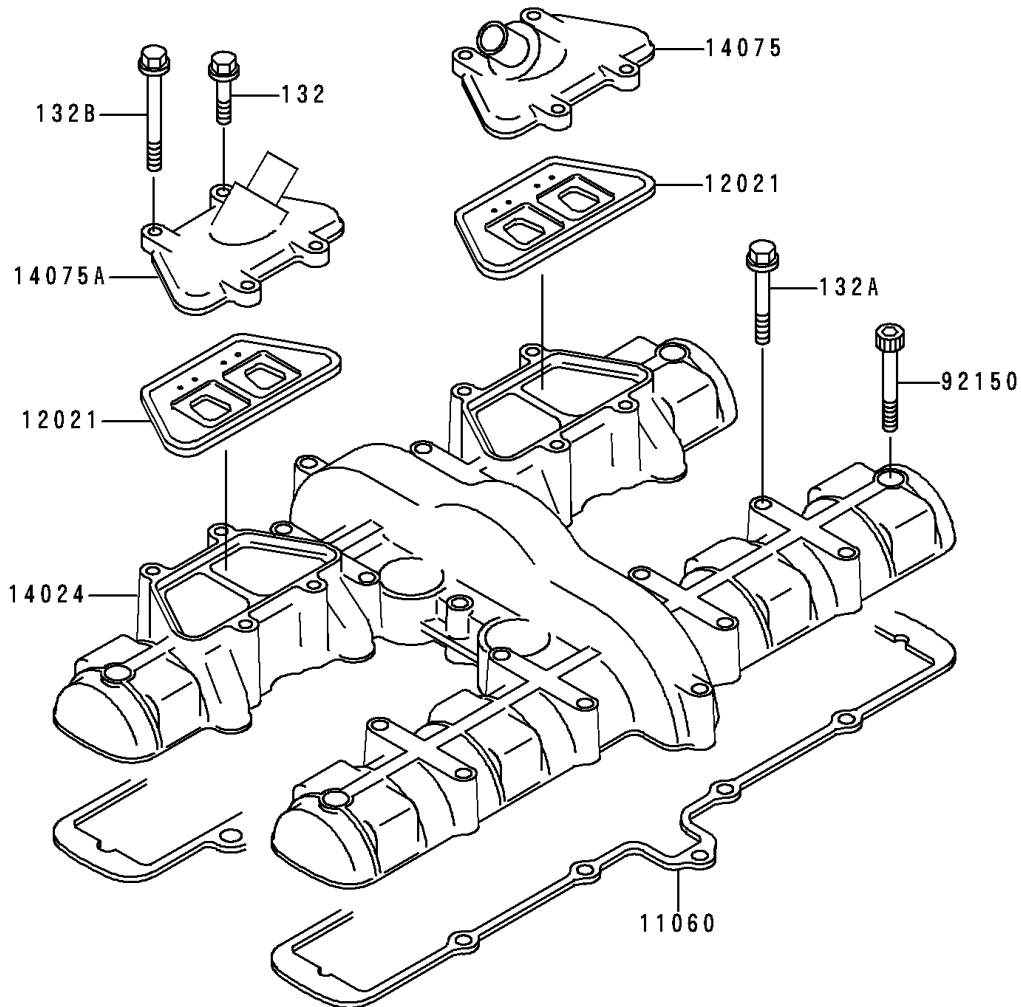

1991 Zephyr 750 PARTS DIAGRAM

Cylinder Head Cover

E1112

1991 Zephyr 750 PARTS LIST

Cylinder Head Cover

ITEM NAME	PART NUMBER	QUANTITY
BOLT-FLANGED-SMALL (Ref # 132)	132E0620	4
BOLT-FLANGED-SMALL (Ref # 132A)	132E0645	16
BOLT-FLANGED-SMALL (Ref # 132A)	132E0645	20
BOLT-FLANGED-SMALL (Ref # 132B)	132E0665	4
GASKET,HEAD COVER (Ref # 11060)	11060-1306	1
VALVE-ASSY-REED (Ref # 12021)	12021-1003	2
COVER,HEAD (Ref # 14024)	14024-1963	1
COVER,HEAD (Ref # 14024A)	14024-1964	1
CAP-ASSY,REED VALVE,RH (Ref # 14075)	14075-5016	1
CAP-ASSY,REED VALVE,LH (Ref # 14075A)	14075-5017	1
BOLT,SOCKET,6X50 (Ref # 92150)	92150-1436	4