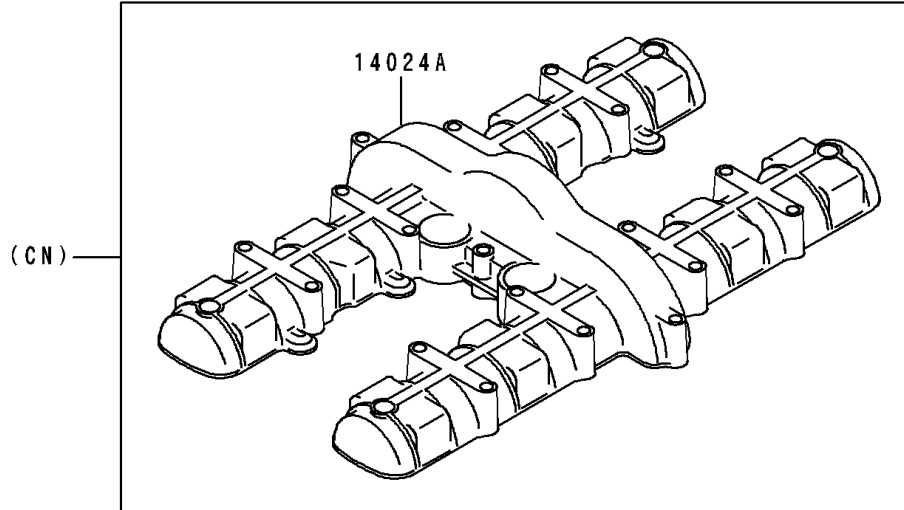

1992 Zephyr 750 PARTS DIAGRAM

Cylinder Head Cover

E1112

1992 Zephyr 750 PARTS LIST

Cylinder Head Cover

ITEM NAME	PART NUMBER	QUANTITY
BOLT-FLANGED-SMALL (Ref # 132)	132E0620	4
BOLT-FLANGED-SMALL (Ref # 132A)	132E0645	16
BOLT-FLANGED-SMALL (Ref # 132A)	132E0645	20
BOLT-FLANGED-SMALL (Ref # 132B)	132E0665	4
GASKET,HEAD COVER (Ref # 11060)	11060-1306	1
VALVE-ASSY-REED (Ref # 12021)	12021-1003	2
COVER,HEAD (Ref # 14024)	14024-1963	1
COVER,HEAD (Ref # 14024A)	14024-1964	1
CAP-ASSY,REED VALVE,RH (Ref # 14075)	14075-5016	1
CAP-ASSY,REED VALVE,LH (Ref # 14075A)	14075-5017	1
BOLT,SOCKET,6X50 (Ref # 92150)	92150-1436	4