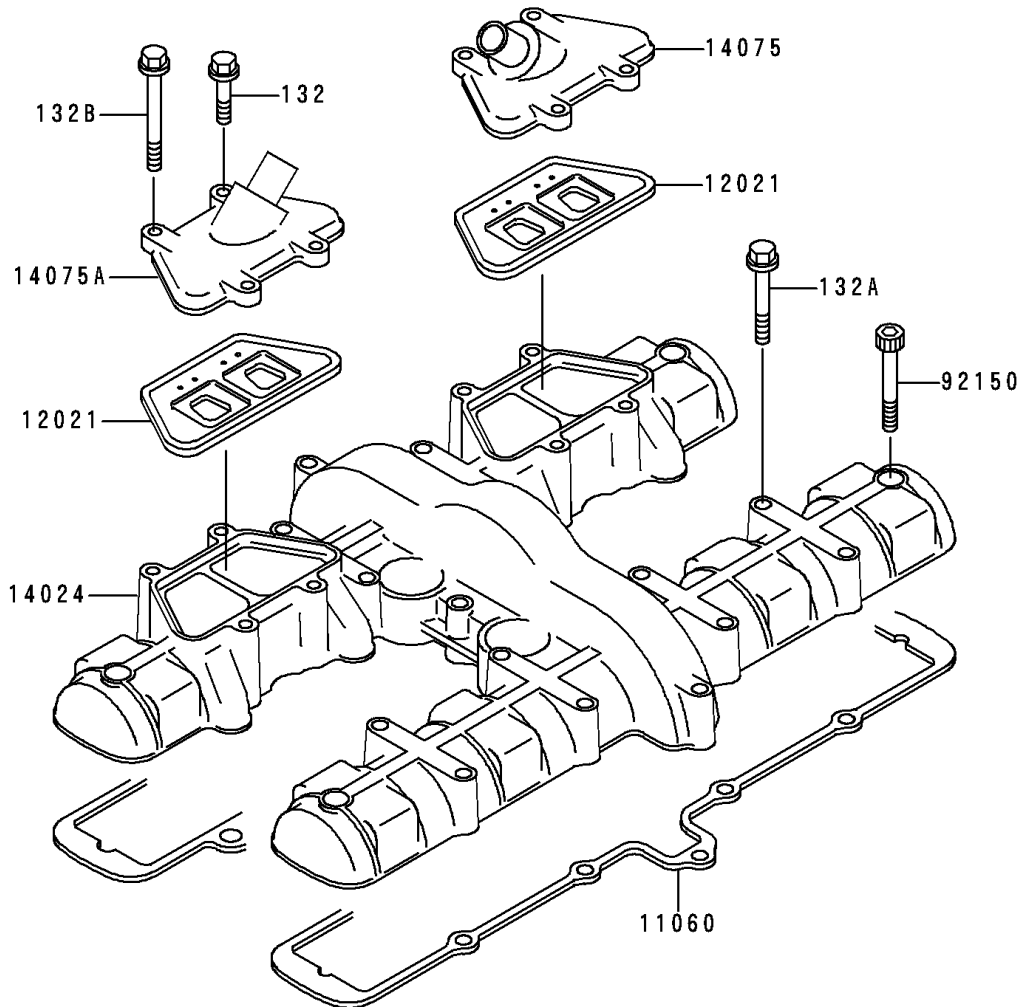

1992 Zephyr 750 PARTS DIAGRAM

Cylinder Head Cover

E1112

1992 Zephyr 750 PARTS LIST

Cylinder Head Cover

ITEM NAME	PART NUMBER	QUANTITY
BOLT-FLANGED-SMALL (Ref # 132)	132E0620	4
BOLT-FLANGED-SMALL (Ref # 132A)	132E0645	16
BOLT-FLANGED-SMALL (Ref # 132A)	132E0645	20
BOLT-FLANGED-SMALL (Ref # 132B)	132E0665	4
GASKET,HEAD COVER (Ref # 11060)	11060-1306	1
VALVE-ASSY-REED (Ref # 12021)	12021-1003	2
COVER,HEAD (Ref # 14024)	14024-1963	1
COVER,HEAD (Ref # 14024A)	14024-1964	1
CAP-ASSY,REED VALVE,RH (Ref # 14075)	14075-5016	1
CAP-ASSY,REED VALVE,LH (Ref # 14075A)	14075-5017	1
BOLT,SOCKET,6X50 (Ref # 92150)	92150-1436	4