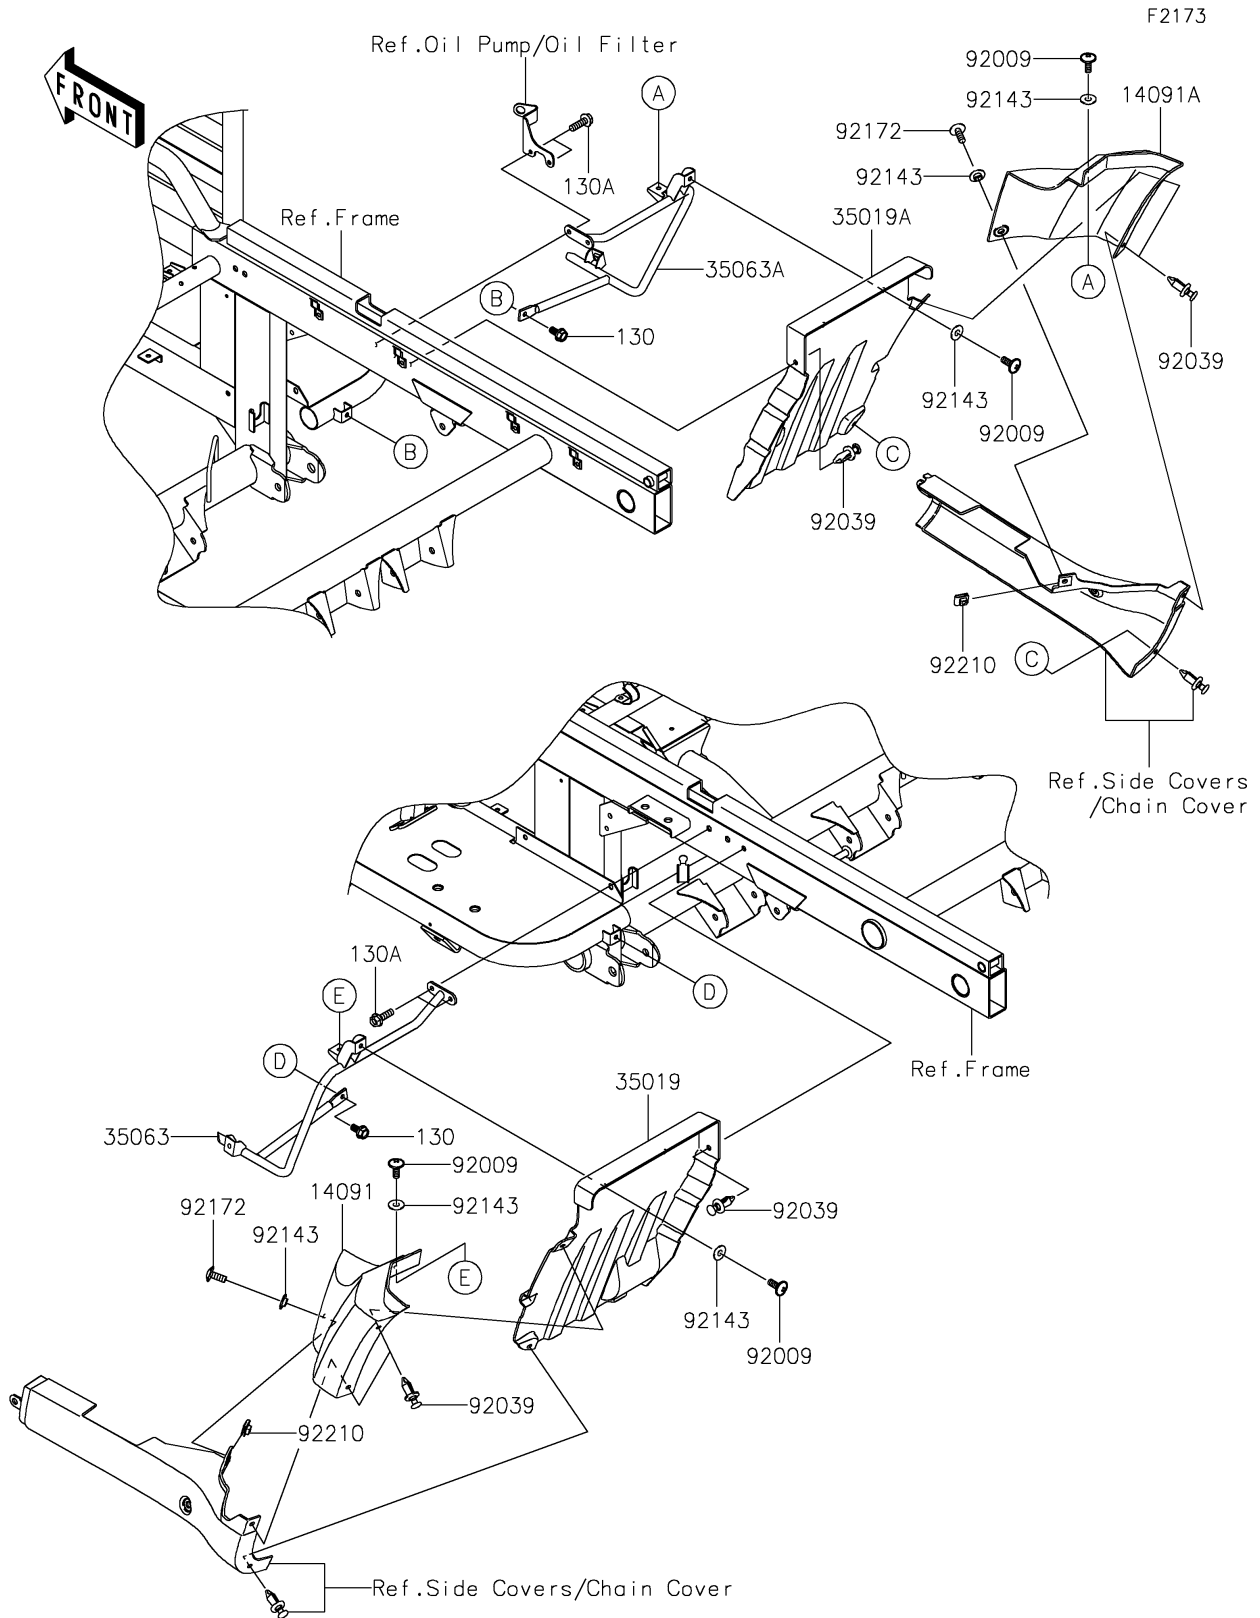

2024 MULE™ 4010 4x4 FE PARTS DIAGRAM

Flap

2024 MULE™ 4010 4x4 FE PARTS LIST

Flap

| ITEM NAME | PART NUMBER | QUANTITY |
|---|---------------|----------|
| COVER,REAR FENDER,LWR,LH,F.BLK (Ref # 14091) | 14091-0819-6Z | 1 |
| COVER,REAR FENDER,LWR,RH,F.BLK (Ref # 14091A) | 14091-0820-6Z | 1 |
| FLAP,RR,LH (Ref # 35019) | 35019-0066 | 1 |
| FLAP,RR,RH (Ref # 35019A) | 35019-0067 | 1 |
| STAY,RR,LH (Ref # 35063) | 35063-0451 | 1 |
| STAY,RR,RH (Ref # 35063A) | 35063-0452 | 1 |
| SCREW,6X16 (Ref # 92009) | 92009-1621 | 4 |
| RIVET (Ref # 92039) | 92039-0776 | 6 |
| COLLAR (Ref # 92143) | 92143-1087 | 6 |
| SCREW,TAPPING,6X20 (Ref # 92172) | 92172-0488 | 2 |
| NUT,LEAF SPRING,6MM (Ref # 92210) | 92210-0624 | 2 |
| BOLT-FLANGED,6X14 (Ref # 130) | 130BA0614 | 2 |
| BOLT-FLANGED,6X20 (Ref # 130A) | 130BA0620 | 4 |