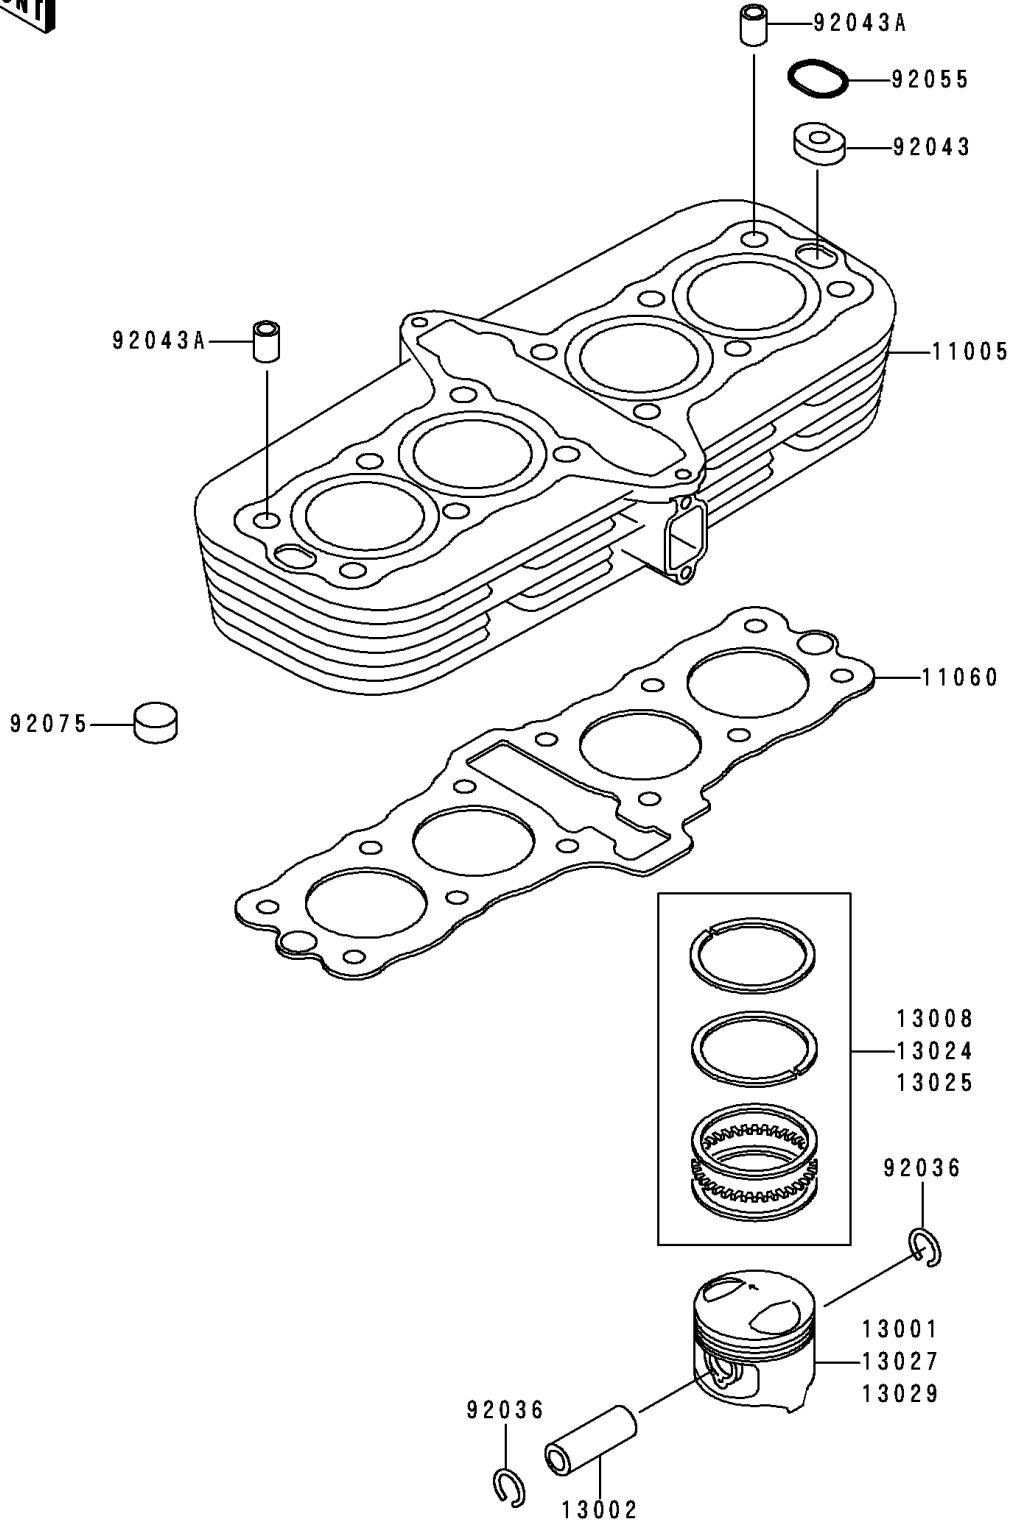

1991 Zephyr 750 PARTS DIAGRAM

Cylinder/Piston

E1120

1991 Zephyr 750 PARTS LIST

Cylinder/Piston

ITEM NAME	PART NUMBER	QUANTITY
CYLINDER-ENGINE (Ref # 11005)	11005-1634	1
GASKET,CYLINDER BASE (Ref # 11060)	11060-1144	1
PISTON-ENGINE,STD (Ref # 13001)	13001-1343	4
PIN-PISTON (Ref # 13002)	13002-1001	4
RING-SET-PISTON,STD (Ref # 13008)	13008-5046	4
RING-SET-PISTON LL,O/S 1.00 (Ref # 13024)	13024-5022	4
RING-SET-PISTON L,O/S 0.50 (Ref # 13025)	13025-5022	4
PISTON-ENGINE LL,O/S, 1.00 (Ref # 13027)	13027-1041	4
PISTON-ENGINE L,O/S, 0.50 (Ref # 13029)	13029-1042	4
RING-SNAP (Ref # 92036)	92036-005	8
PIN,OIL LINE (Ref # 92043)	92043-1210	2
PIN,11X14X12.3 (Ref # 92043A)	92043-1266	2
RING-O,CYLINDER OIL LINE PIN (Ref # 92055)	92055-1147	2
DAMPER (Ref # 92075)	92075-182	24