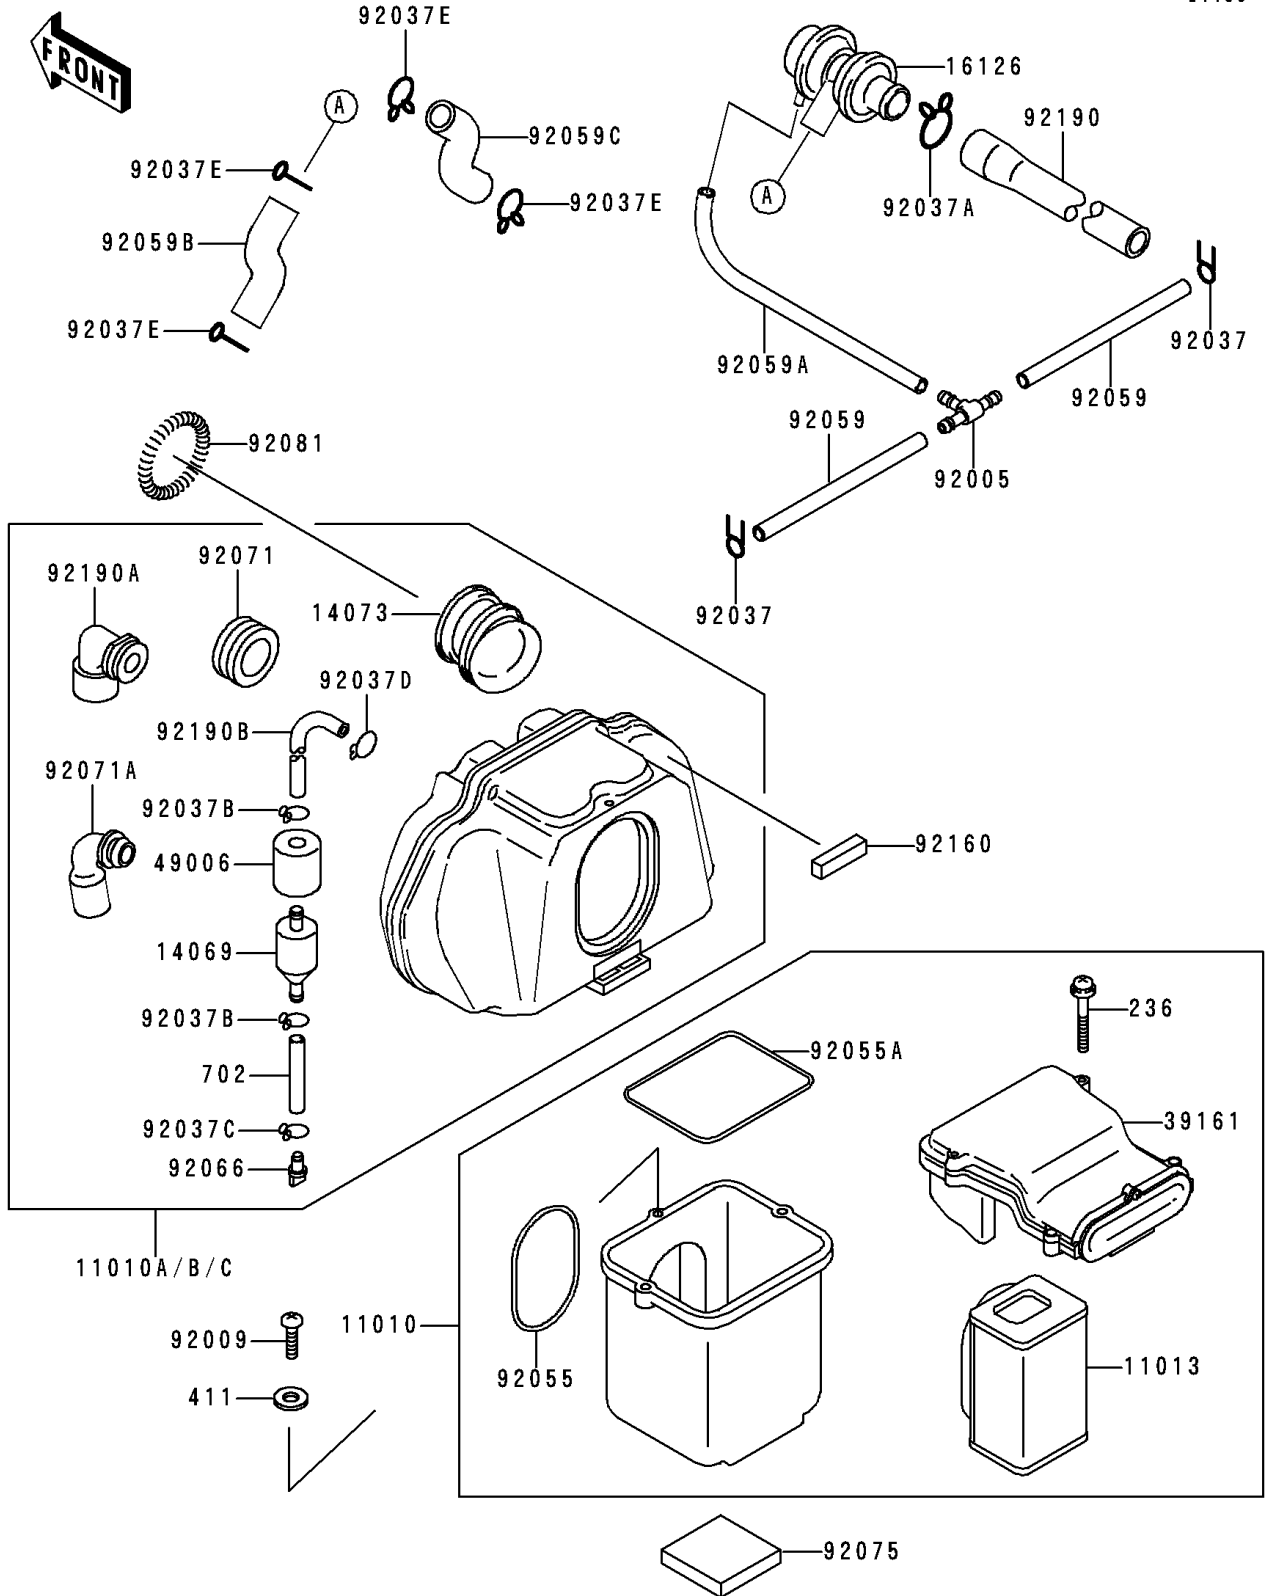

1991 Zephyr 750 PARTS DIAGRAM

Air Filter

E1130

1991 Zephyr 750 PARTS LIST

Air Filter

ITEM NAME	PART NUMBER	QUANTITY
FILTER-ASSY-AIR (Ref # 11010)	11010-1424	1
FILTER-ASSY-AIR (Ref # 11010A)	11010-1441	1
FILTER-ASSY-AIR (Ref # 11010B)	11010-1442	1
FILTER-ASSY-AIR (Ref # 11010C)	11010-1443	1
ELEMENT-AIR FILTER (Ref # 11013)	11013-1157	1
BREATHER (Ref # 14069)	14069-1051	1
DUCT,CARBURETOR (Ref # 14073)	14073-1211	4
VALVE,AIR SWITCH (Ref # 16126)	16126-1005	1
SILENCER-ASSY-INTAKE (Ref # 39161)	39161-1065	1
BOOT,BREATHER (Ref # 49006)	49006-1267	1
FITTING,TUBE,T-TYPE (Ref # 92005)	92005-1017	1
SCREW,TAPPING,5X20 (Ref # 92009)	92009-1399	1
CLAMP,TUBE (Ref # 92037)	92037-072	2
CLAMP,TUBE (Ref # 92037A)	92037-1076	1
CLAMP,TUBE (Ref # 92037B)	92037-147	2
CLAMP (Ref # 92037C)	92037-1712	1
CLAMP,TUBE (Ref # 92037D)	92037-1972	1
CLAMP,TUBE (Ref # 92037E)	92037-213	4
RING-O,91MM (Ref # 92055)	92055-1137	1
RING-O,AIR FILTER CAP (Ref # 92055A)	92055-1457	1
TUBE,4X9X155 (Ref # 92059)	92059-1033	2
TUBE,4X9X290 (Ref # 92059A)	92059-1043	1
TUBE,LH (Ref # 92059B)	92059-1065	1
TUBE,RH (Ref # 92059C)	92059-1066	1
PLUG,DRAIN (Ref # 92066)	92066-1211	1
GROMMET,AIR FILTER (Ref # 92071)	92071-1028	1
GROMMET,AIR FILTER (Ref # 92071A)	92071-1114	1
DAMPER,50X50X10 (Ref # 92075)	92075-1979	1
SCREW-PAN-WSP-CROS (Ref # 236)	236B0540	2

1991 Zephyr 750 PARTS LIST

Air Filter

ITEM NAME	PART NUMBER	QUANTITY
WASHER-PLAIN,5MM,BLACK (Ref # 411)	411F0500	1
TUBE-RUBBER (Ref # 702)	702A0745	1
SPRING,AIR FILTER DUCT (Ref # 92081)	92081-1422	4
DAMPER (Ref # 92160)	92160-1183	2
TUBE,VALVE-AIR FILTER (Ref # 92190)	92190-1144	1
TUBE,BREATHER (Ref # 92190A)	92190-1178	1
TUBE,AIR FILTER (Ref # 92190B)	92190-1213	1