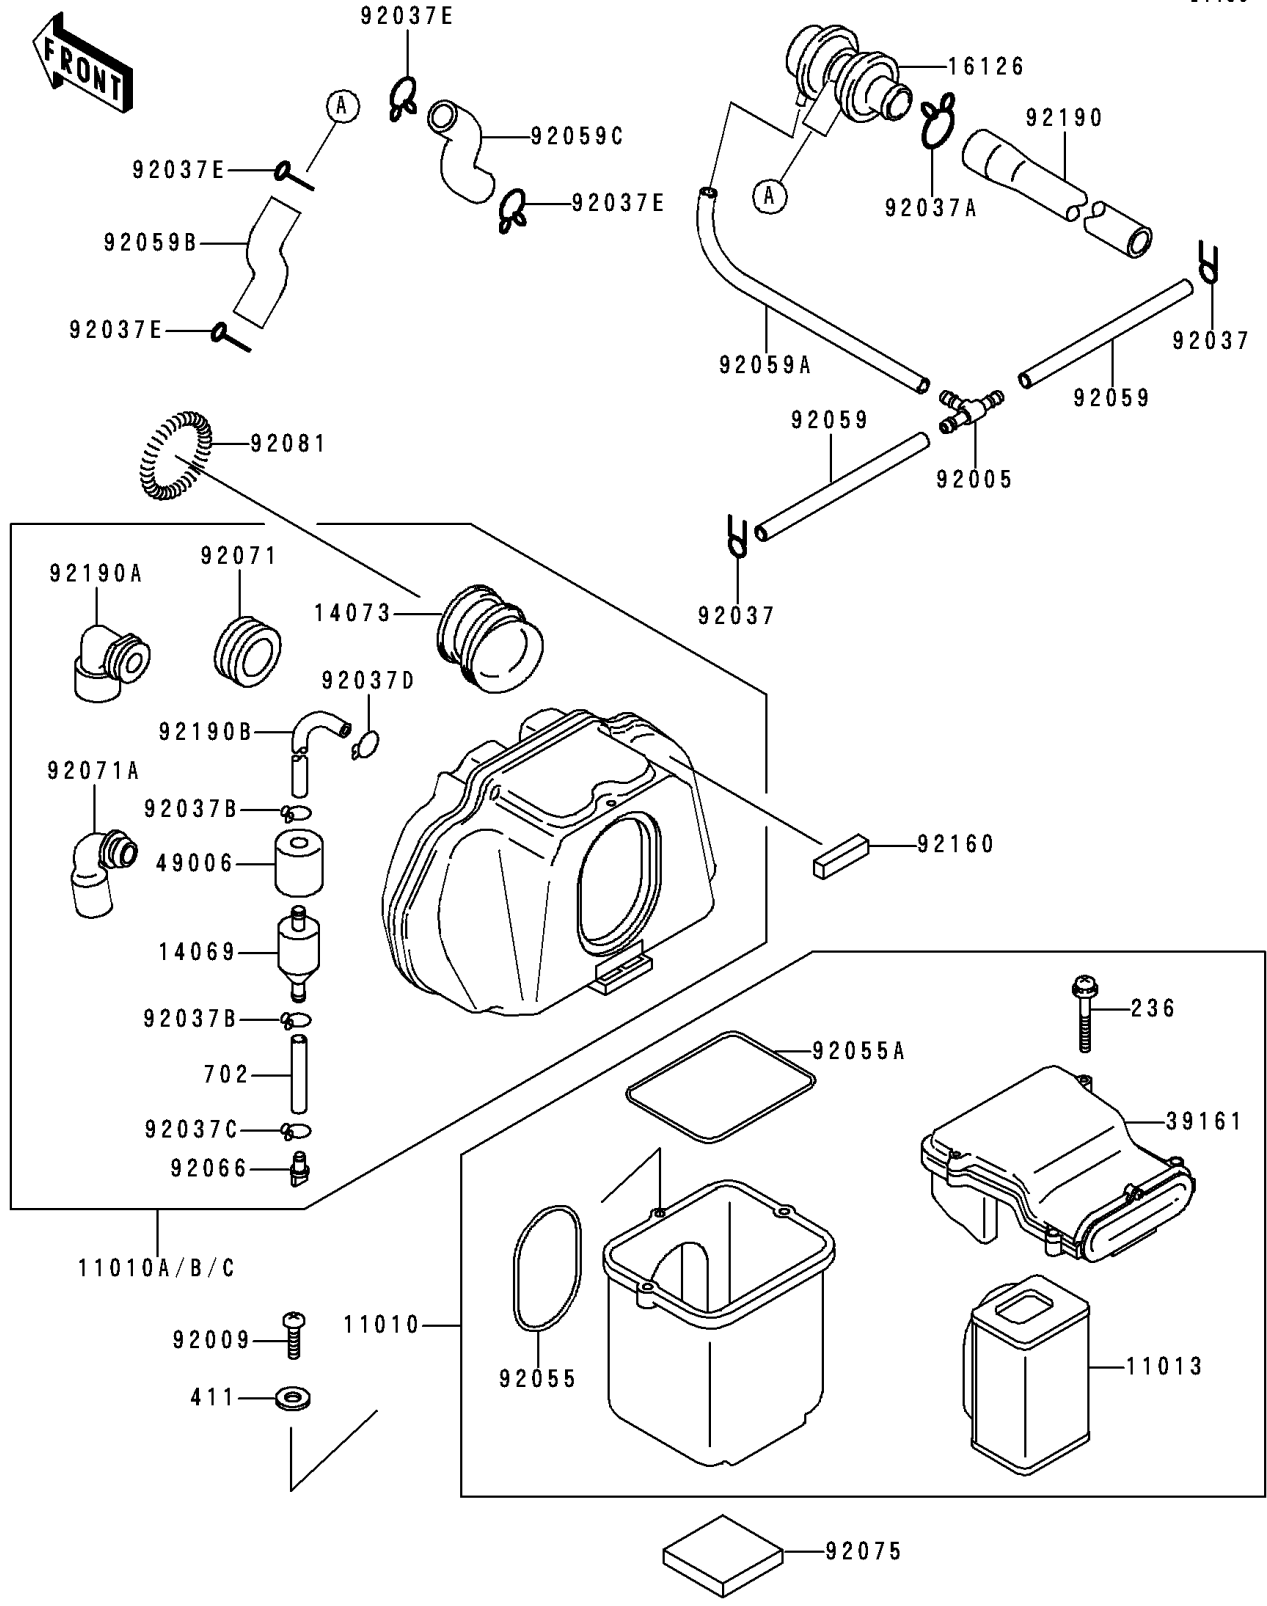

1992 Zephyr 750 PARTS DIAGRAM

Air Filter

E1130

1992 Zephyr 750 PARTS LIST

Air Filter

ITEM NAME	PART NUMBER	QUANTITY
FILTER-ASSY-AIR (Ref # 11010)	11010-1424	1
FILTER-ASSY-AIR (Ref # 11010A)	11010-1441	1
FILTER-ASSY-AIR (Ref # 11010B)	11010-1442	1
FILTER-ASSY-AIR (Ref # 11010C)	11010-1443	1
ELEMENT-AIR FILTER (Ref # 11013)	11013-1157	1
BREATHER (Ref # 14069)	14069-1051	1
DUCT,CARBURETOR (Ref # 14073)	14073-1211	4
VALVE,AIR SWITCH (Ref # 16126)	16126-1005	1
SILENCER-ASSY-INTAKE (Ref # 39161)	39161-1065	1
BOOT,BREATHER (Ref # 49006)	49006-1267	1
FITTING,TUBE,T-TYPE (Ref # 92005)	92005-1017	1
SCREW,TAPPING,5X20 (Ref # 92009)	92009-1399	1
CLAMP,TUBE (Ref # 92037)	92037-072	2
CLAMP,TUBE (Ref # 92037A)	92037-1076	1
CLAMP,TUBE (Ref # 92037B)	92037-147	2
CLAMP (Ref # 92037C)	92037-1712	1
CLAMP,TUBE (Ref # 92037D)	92037-1972	1
CLAMP,TUBE (Ref # 92037E)	92037-213	4
RING-O,91MM (Ref # 92055)	92055-1137	1
RING-O,AIR FILTER CAP (Ref # 92055A)	92055-1457	1
TUBE,4X9X155 (Ref # 92059)	92059-1033	2
TUBE,4X9X290 (Ref # 92059A)	92059-1043	1
TUBE,LH (Ref # 92059B)	92059-1065	1
TUBE,RH (Ref # 92059C)	92059-1066	1
PLUG,DRAIN (Ref # 92066)	92066-1211	1
GROMMET,AIR FILTER (Ref # 92071)	92071-1028	1
GROMMET,AIR FILTER (Ref # 92071A)	92071-1114	1
DAMPER,50X50X10 (Ref # 92075)	92075-1979	1
SCREW-PAN-WSP-CROS (Ref # 236)	236B0540	2

1992 Zephyr 750 PARTS LIST

Air Filter

ITEM NAME	PART NUMBER	QUANTITY
WASHER-PLAIN,5MM,BLACK (Ref # 411)	411F0500	1
TUBE-RUBBER (Ref # 702)	702A0745	1
SPRING,AIR FILTER DUCT (Ref # 92081)	92081-1422	4
DAMPER (Ref # 92160)	92160-1183	2
TUBE,VALVE-AIR FILTER (Ref # 92190)	92190-1144	1
TUBE,BREATHER (Ref # 92190A)	92190-1178	1
TUBE,AIR FILTER (Ref # 92190B)	92190-1213	1