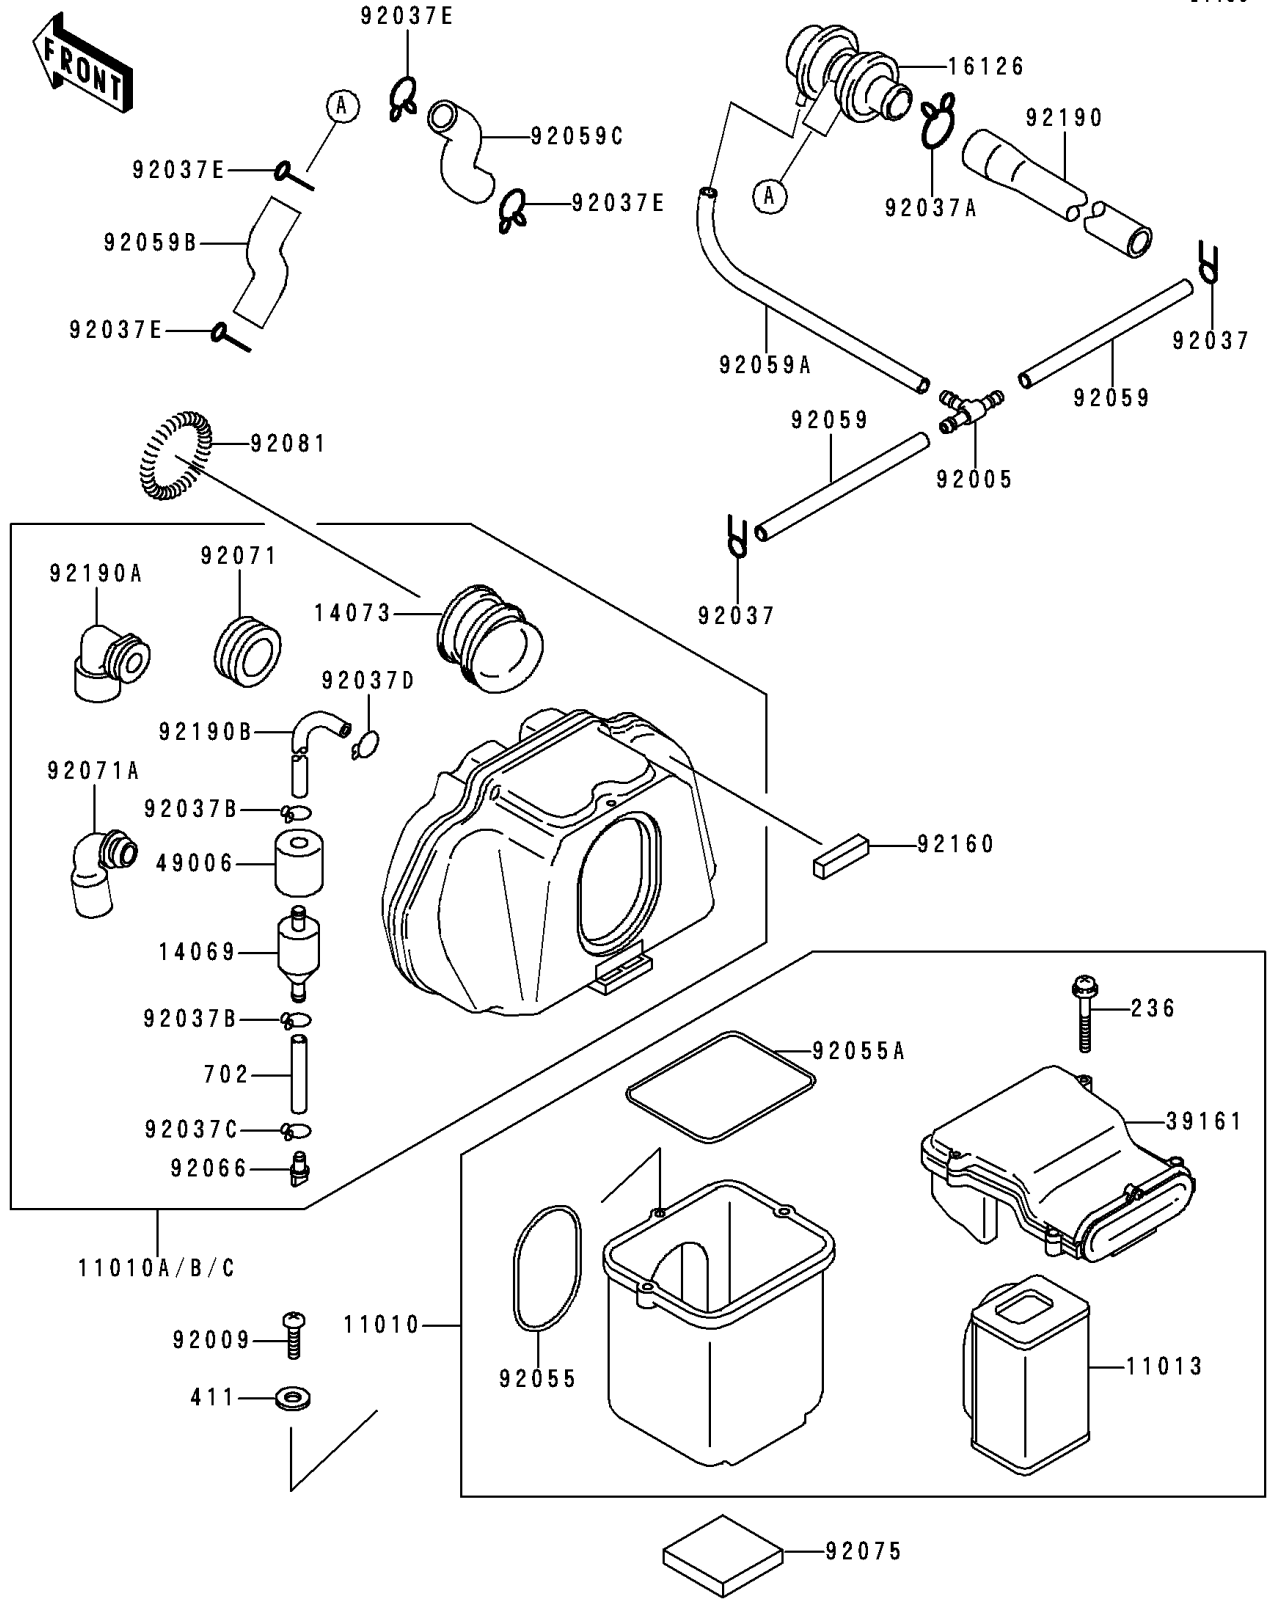

1993 Zephyr 750 PARTS DIAGRAM

Air Filter

E1130

1993 Zephyr 750 PARTS LIST

Air Filter

ITEM NAME	PART NUMBER	QUANTITY
FILTER-ASSY-AIR (Ref # 11010)	11010-1424	1
FILTER-ASSY-AIR (Ref # 11010A)	11010-1441	1
ELEMENT-AIR FILTER (Ref # 11013)	11013-1157	1
BREATHER (Ref # 14069)	14069-1051	1
DUCT,CARBURETOR (Ref # 14073)	14073-1211	4
SILENCER-ASSY-INTAKE (Ref # 39161)	39161-1065	1
BOOT,BREATHER (Ref # 49006)	49006-1267	1
SCREW,TAPPING,5X20 (Ref # 92009)	92009-1399	1
CLAMP,TUBE (Ref # 92037B)	92037-147	2
CLAMP (Ref # 92037C)	92037-1712	1
CLAMP,TUBE (Ref # 92037D)	92037-1972	1
RING-O,91MM (Ref # 92055)	92055-1137	1
RING-O,AIR FILTER CAP (Ref # 92055A)	92055-1457	1
PLUG,DRAIN (Ref # 92066)	92066-1211	1
DAMPER,50X50X10 (Ref # 92075)	92075-1979	1
SCREW-PAN-WSP-CROS (Ref # 236)	236B0540	2
WASHER-PLAIN,5MM,BLACK (Ref # 411)	411F0500	1
TUBE-RUBBER (Ref # 702)	702A0745	1
SPRING,AIR FILTER DUCT (Ref # 92081)	92081-1422	4
DAMPER (Ref # 92160)	92160-1183	2
TUBE,BREATHER (Ref # 92190A)	92190-1178	1
TUBE,AIR FILTER (Ref # 92190B)	92190-1213	1