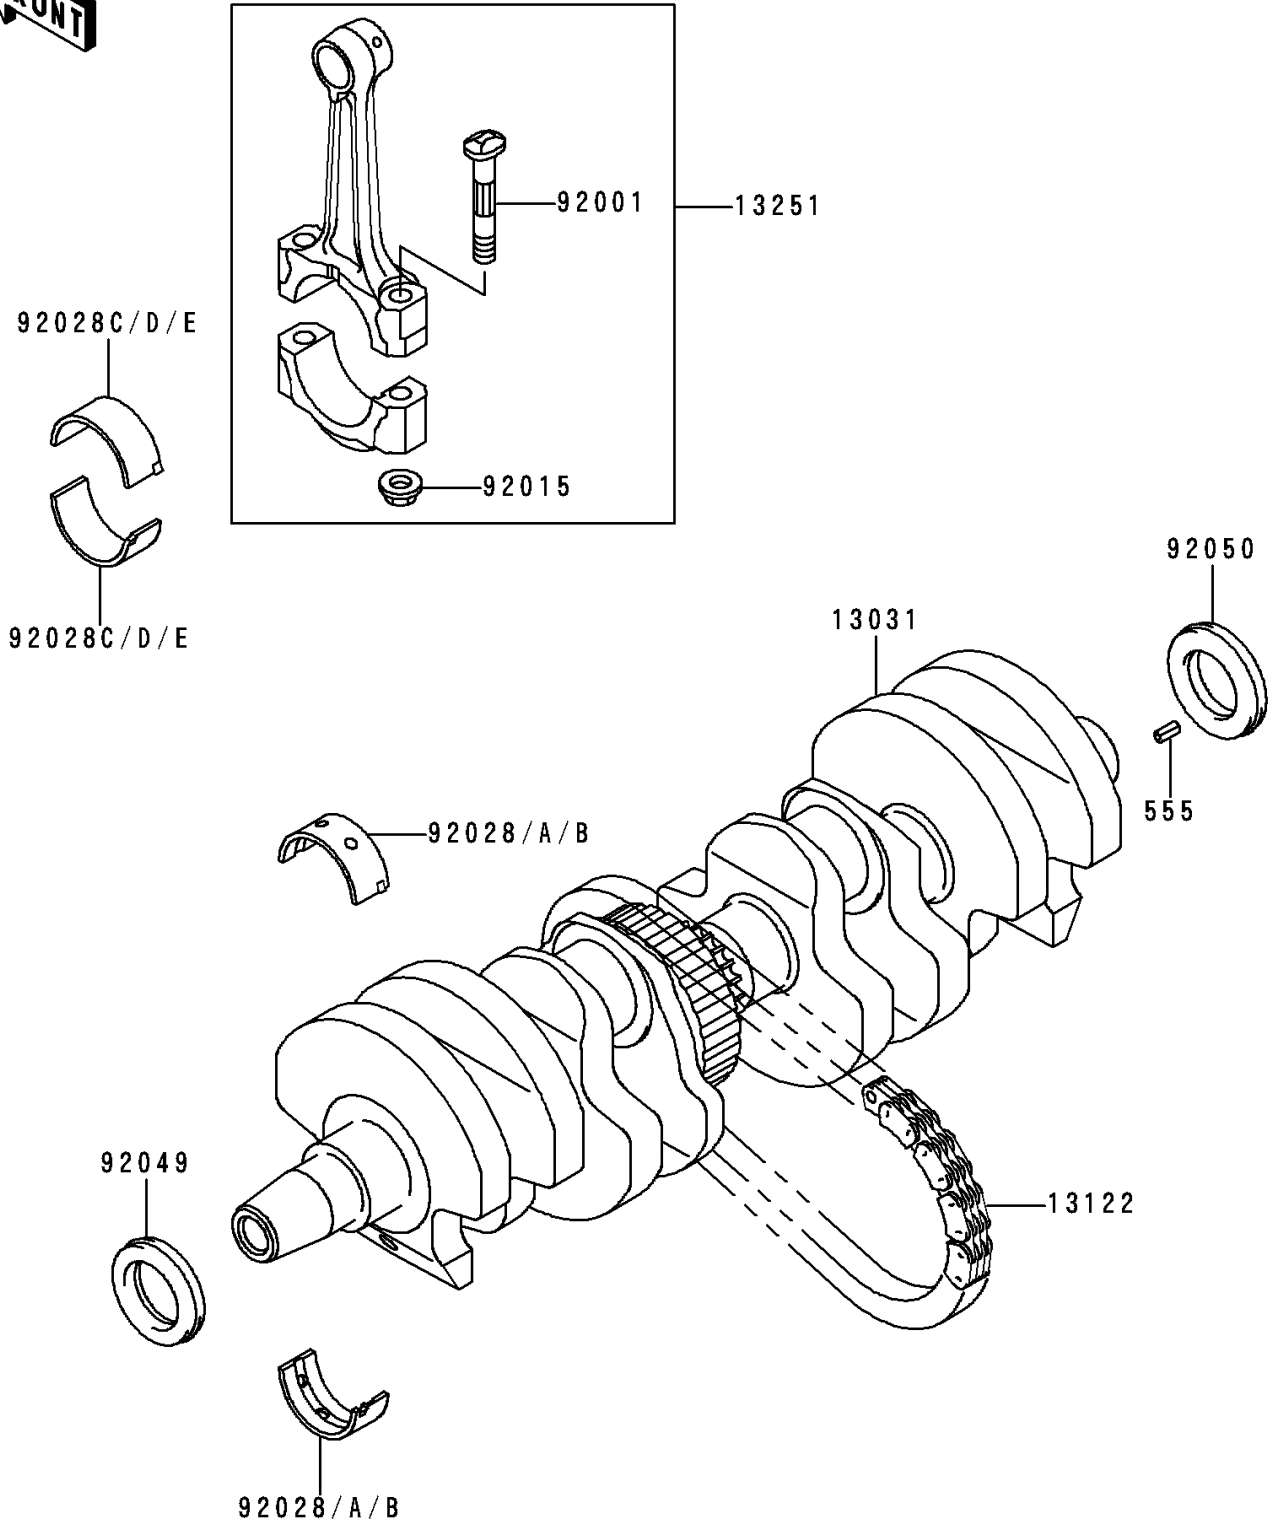

1991 Zephyr 750 PARTS DIAGRAM

Crankshaft

E1321

1991 Zephyr 750 PARTS LIST

Crankshaft

ITEM NAME	PART NUMBER	QUANTITY
PIN-SPRING,4X8 (Ref # 555)	555A0408	1
CRANKSHAFT-COMP (Ref # 13031)	13031-1314	1
CHAIN,63-139X52L(TUBAKIMOTO) (Ref # 13122)	13122-007	1
ROD-ASSY-CONNECTING,J (Ref # 13251)	13251-1065-JJ	4
BOLT,CONNECTING ROD,8MM (Ref # 92001)	92001-1887	8
NUT,FLANGED,8MM (Ref # 92015)	92015-1311	8
BUSHING,CRANKSHAFT,BLUE (Ref # 92028)	92028-1100	10
BUSHING,CRANKSHAFT,BLACK (Ref # 92028A)	92028-1101	AR
BUSHING,CRANKSHAFT,BROWN (Ref # 92028B)	92028-1102	AR
BUSHING,CONNECTING ROD,BLUE (Ref # 92028C)	92028-1203	8
BUSHING,CONNECTING ROD,BLACK (Ref # 92028D)	92028-1204	AR
BUSHING,CONNECTING ROD,BROWN (Ref # 92028E)	92028-1205	AR
SEAL-OIL,HSCY25X39X7 (Ref # 92049)	92049-1090	1
SEAL-OIL,HSCY25397 (Ref # 92050)	92050-081	1