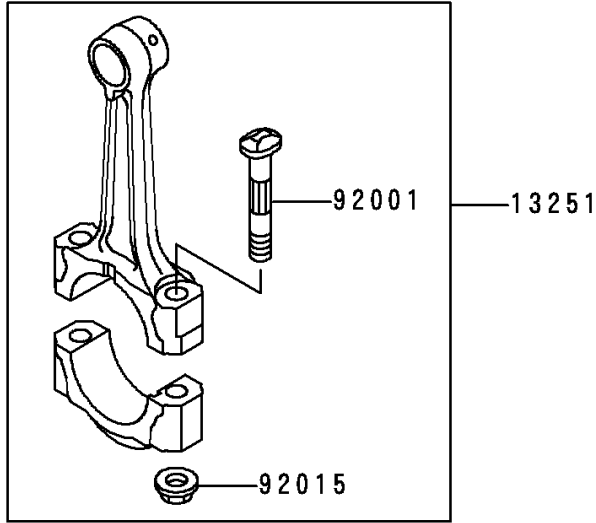

1992 Zephyr 750 PARTS DIAGRAM

Crankshaft

E1321

92028C/D/E

92028C/D/E

92050

555

13031

92028/A/B

92049

92028/A/B

13122

1992 Zephyr 750 PARTS LIST

Crankshaft

ITEM NAME	PART NUMBER	QUANTITY
PIN-SPRING,4X8 (Ref # 555)	555A0408	1
CRANKSHAFT-COMP (Ref # 13031)	13031-1314	1
CHAIN,63-139X52L(TUBAKIMOTO) (Ref # 13122)	13122-007	1
ROD-ASSY-CONNECTING,J (Ref # 13251)	13251-1065-JJ	4
BOLT,CONNECTING ROD,8MM (Ref # 92001)	92001-1887	8
NUT,FLANGED,8MM (Ref # 92015)	92015-1311	8
BUSHING,CRANKSHAFT,BLUE (Ref # 92028)	92028-1100	10
BUSHING,CRANKSHAFT,BLACK (Ref # 92028A)	92028-1101	AR
BUSHING,CRANKSHAFT,BROWN (Ref # 92028B)	92028-1102	AR
BUSHING,CONNECTING ROD,BLUE (Ref # 92028C)	92028-1203	8
BUSHING,CONNECTING ROD,BLACK (Ref # 92028D)	92028-1204	AR
BUSHING,CONNECTING ROD,BROWN (Ref # 92028E)	92028-1205	AR
SEAL-OIL,HSCY25X39X7 (Ref # 92049)	92049-1090	1
SEAL-OIL,HSCY25397 (Ref # 92050)	92050-081	1