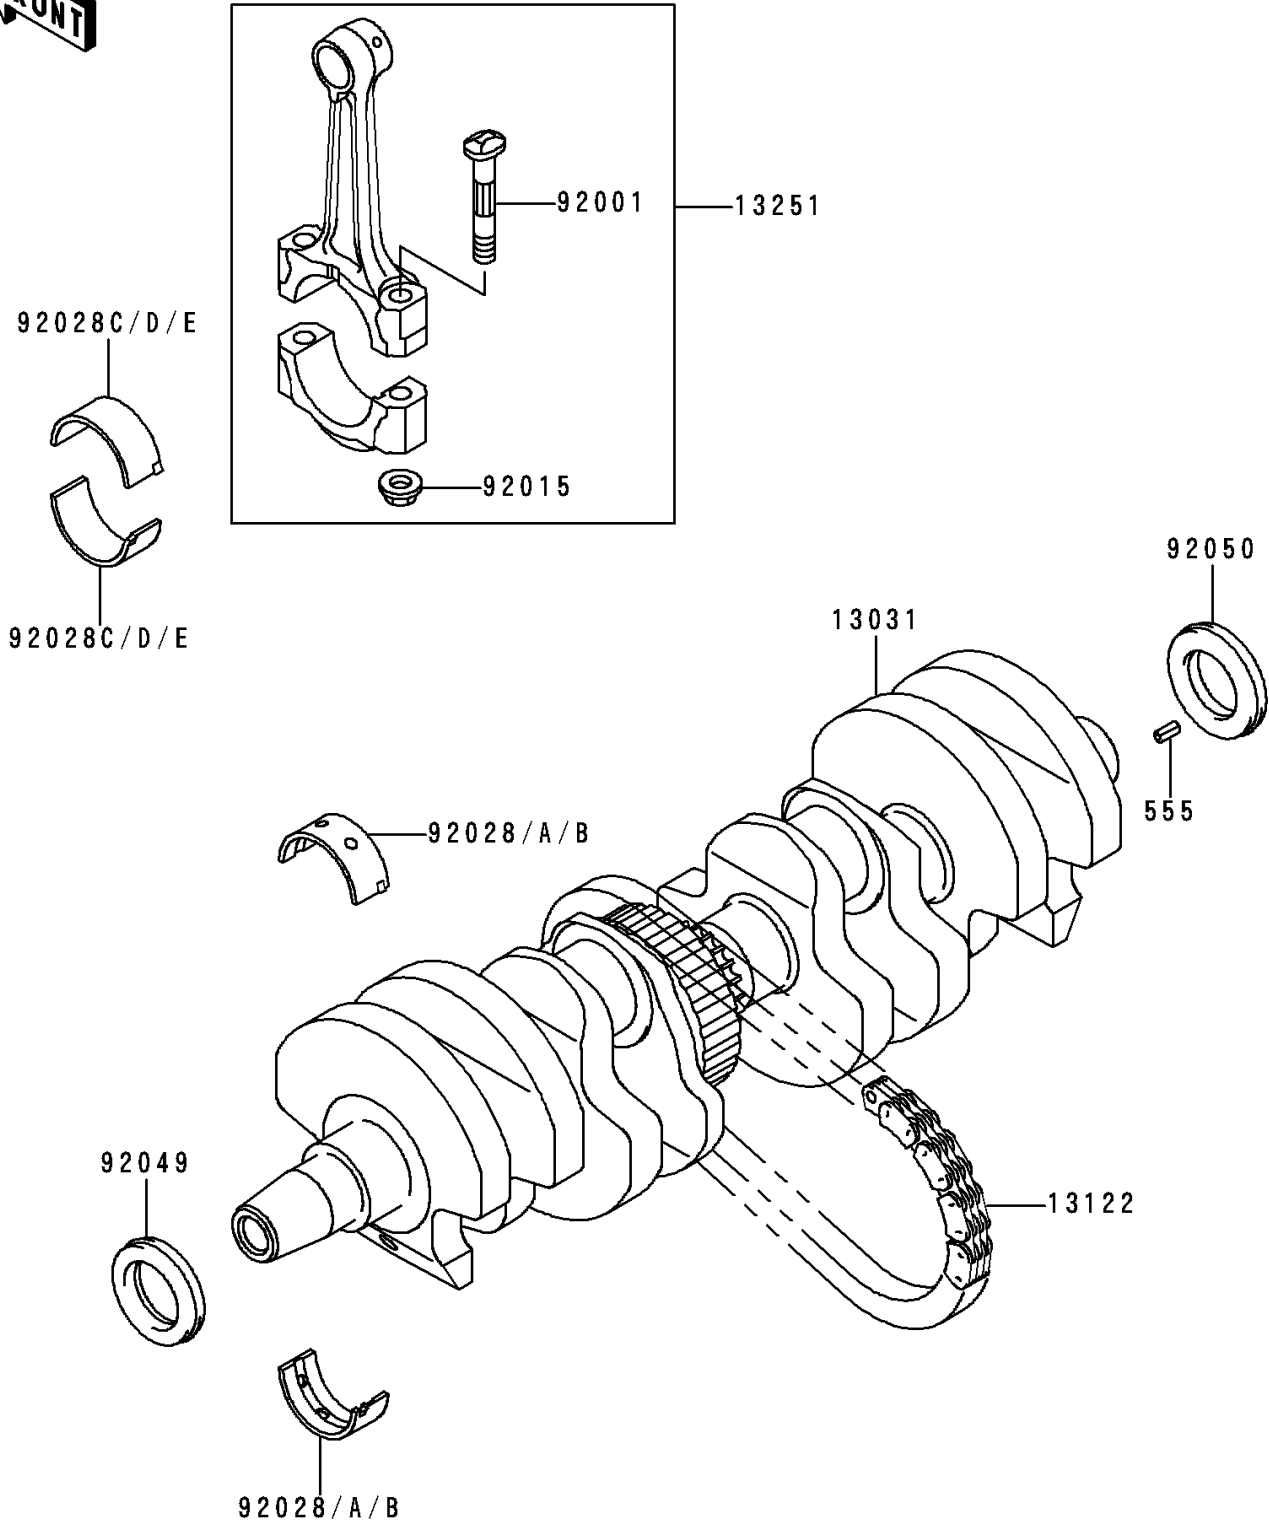

1992 Zephyr 750 PARTS DIAGRAM

Crankshaft

E1321

1992 Zephyr 750 PARTS LIST

Crankshaft

ITEM NAME	PART NUMBER	QUANTITY
PIN-SPRING,4X8 (Ref # 555)	555A0408	1
CRANKSHAFT-COMP (Ref # 13031)	13031-1314	1
CHAIN,63-139X52L(TUBAKIMOTO) (Ref # 13122)	13122-007	1
ROD-ASSY-CONNECTING,J (Ref # 13251)	13251-1065-JJ	4
BOLT,CONNECTING ROD,8MM (Ref # 92001)	92001-1887	8
NUT,FLANGED,8MM (Ref # 92015)	92015-1311	8
BUSHING,CRANKSHAFT,BLUE (Ref # 92028)	92028-1100	10
BUSHING,CRANKSHAFT,BLACK (Ref # 92028A)	92028-1101	AR
BUSHING,CRANKSHAFT,BROWN (Ref # 92028B)	92028-1102	AR
BUSHING,CONNECTING ROD,BLUE (Ref # 92028C)	92028-1203	8
BUSHING,CONNECTING ROD,BLACK (Ref # 92028D)	92028-1204	AR
BUSHING,CONNECTING ROD,BROWN (Ref # 92028E)	92028-1205	AR
SEAL-OIL,HSCY25X39X7 (Ref # 92049)	92049-1090	1
SEAL-OIL,HSCY25397 (Ref # 92050)	92050-081	1